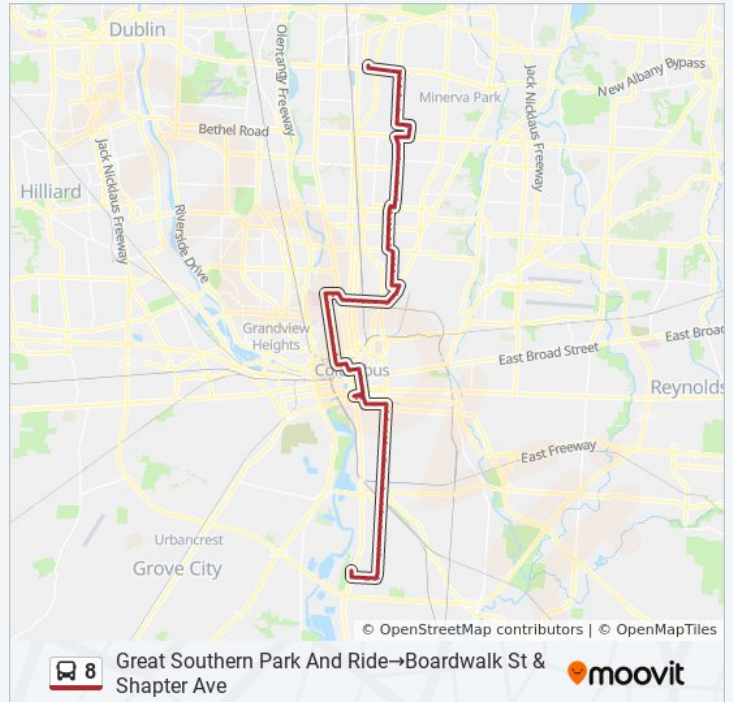

E Spring St & N 4th St

### 8 bus Info

**Direction:** Great Southern Park And Ride→Boardwalk St & Shapter Ave

**Stops:** 103

**Trip Duration:** 91 min

**Line Summary:**

W Spring St & N Front St

N Front St & W Spring St

Nationwide Blvd & Mcconnell Blvd