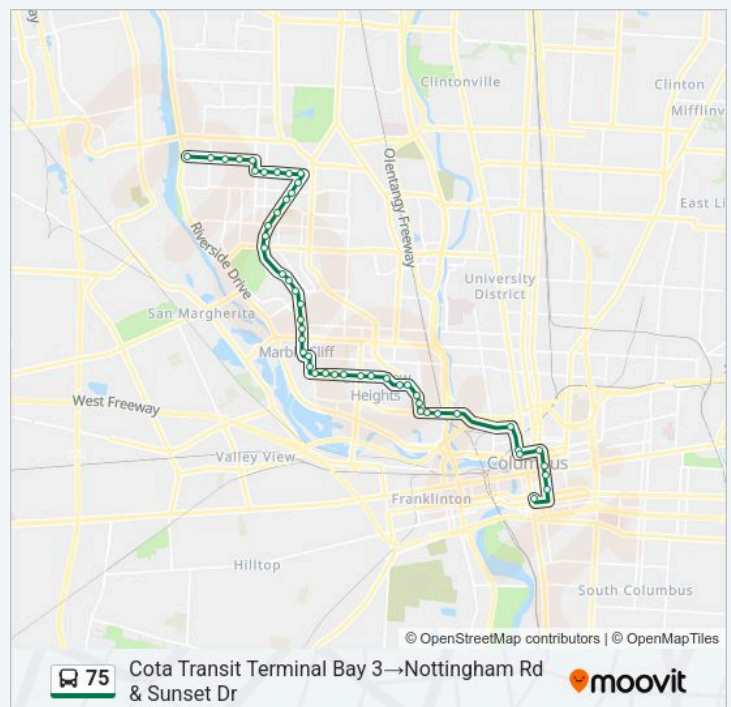

**75 bus Info**

**Direction:** Nottingham Rd & Sunset Dr→Cota Transit Terminal Bay 3

**Stops:** 49

**Trip Duration:** 48 min

**Line Summary:**

Arlington Ave & Tewksbury Rd

Arlington Ave & Guilford Rd

Arlington Ave & Waltham Rd

S 3rd St & E Broad St

S 3rd St & E Town St

Cota Transit Terminal Bay 3

**Direction: Cota Transit Terminal Bay 3 → Nottingham Rd & Sunset Dr**

**75 bus Time Schedule**

50 stops

[VIEW LINE SCHEDULE](#)

- Cota Transit Terminal Bay 3
- S 4th St & E Town St
- S 4th St & E Capital St
- N 4th St & E Gay St
- E Spring St & N 4th St
- W Spring St & N Front St
- N Front St & W Spring St
- Vine St & N Park St
- 582 W Goodale St
- Goodale Blvd & Yard St
- 868 W Goodale Blvd
- Northwest Blvd & Goodale Blvd
- Northwest Blvd & Burr Ave
- Northwest Blvd & Williams Ave
- W 1st Ave & Northwest Blvd
- W 1st Ave & Oxley Rd
- W 1st Ave & Virginia Ave
- W 1st Ave & Avondale Ave
- W 1st Ave & Grandview Ave
- W 1st Ave & Oakland Ave
- W 1st Ave & Elmwood Ave
- W 1st Ave & Glenn Ave
- W 1st Ave & Lincoln Rd
- 1320 Cambridge Blvd
- W 3rd Ave & Cambridge Blvd
- Arlington Ave & Cardigan Ave
- Arlington Ave & W 5th Ave
- Arlington Ave & W Chelsea Rd
- Arlington Ave & Cambridge Blvd
- Arlington Ave & Edgemont Rd
- Arlington Ave & N Mallway Dr

Cota Transit Terminal Bay 3→Nottingham Rd & Sunset Dr Route Timetable:

Monday	5:02 PM
Tuesday	5:02 PM
Wednesday	5:02 PM
Thursday	5:02 PM
Friday	5:02 PM
Saturday	Not Operational
Sunday	Not Operational

**75 bus Info**

**Direction:** Cota Transit Terminal Bay 3→Nottingham Rd & Sunset Dr

**Stops:** 50

**Trip Duration:** 39 min

**Line Summary:**

Arlington Ave & Tewksbury Rd

Arlington Ave & Wickford Rd

Tremont Rd & W Lane Ave