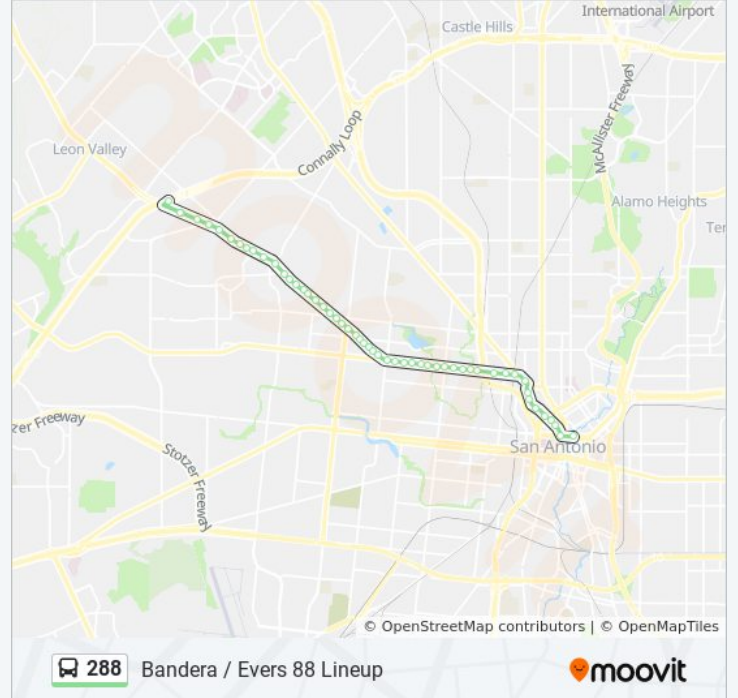

Bandera & Wildflower

Bandera & Callaghan

Bandera & Hodges

Bandera In Front Of 5405

Bandera Opposite Timco W.

NW Loop 410 E. Access Rd. & Bandera (400')

Direction: NW Loop 410 E. Access Rd. & Bandera (400')→Five Points Transfer Area - Southbound

41 stops

[VIEW LINE SCHEDULE](#)

NW Loop 410 E. Access Rd. & Bandera (400')

Evers & Daughtry

Evers Opposite Fairford

Evers Opposite E. Rolling Ridge

Evers Opposite Wildflower

Evers & Bandera

Sunday	12:59 AM
Monday	12:59 AM
Tuesday	12:59 AM
Wednesday	12:59 AM
Thursday	12:59 AM
Friday	12:59 AM
Saturday	12:59 AM

288 bus Info

Direction: NW Loop 410 E. Access Rd. & Bandera (400')→Five Points Transfer Area - Southbound

Five Points Transfer Area - Southbound

Direction: NW Loop 410 E. Access Rd. & Bandera (400')→Martin & N. St. Mary's

50 stops

[VIEW LINE SCHEDULE](#)

NW Loop 410 E. Access Rd. & Bandera (400')

Evers & Daughtry