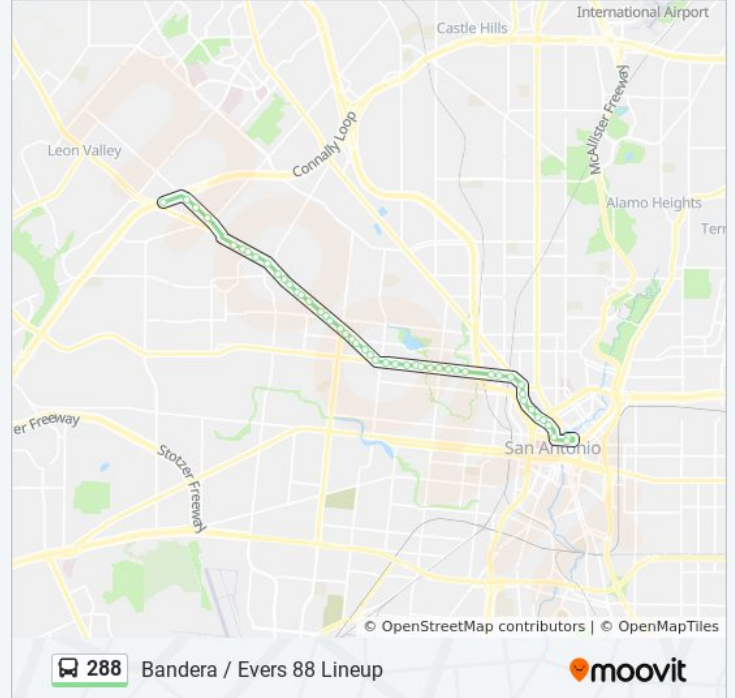

Bandera In Front Of 1171

Bandera & Cheryl

Bandera & Embassy

Bandera & Woodlawn

Bandera & Stonegate

Bandera & Gen. McMullen

Bandera & Ashby

Bandera & Cincinnati

Bandera & Westminster

Bandera & Waverly

Bandera & Kentucky

Bandera & Culebra

Culebra & 23rd

Culebra & Neff

Culebra & 19th

Culebra & N.W. 18th

Culebra & N. Hamilton

Culebra & N. Elmendorf

Culebra & N. Zarzamora

Culebra & N. Calaveras

Culebra & N. Navidad

Culebra & N. Sabinas

Culebra & N. Brazos

Culebra & N. Colorado

Culebra Between N San Marcos & N Comal

Five Points Transfer Area - Southbound

N. Flores & Cypress

N. Flores & Poplar

N. Flores & Cadwallader

N. Flores & Elmira

N. Flores & Quincy

N. Flores & Kingsbury

N. Flores & Martin