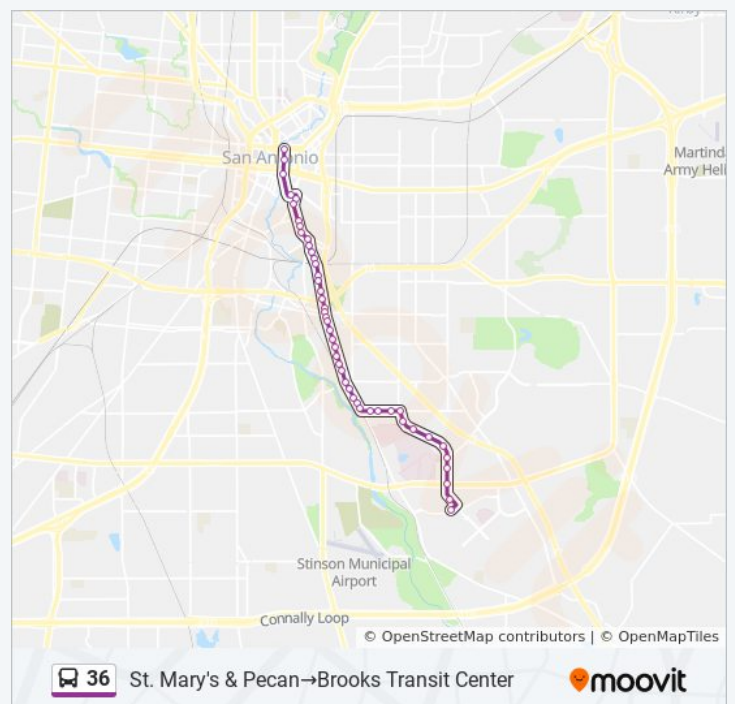

Cesar Chavez Blvd & S. St. Mary's

36 bus Info

Direction: Brooks Transit Center→Navarro
Opposite Villita

Stops: 41

Trip Duration: 25 min

Line Summary:

S. St. Mary's Btwn. Cesar Chavez & Arciniega

S.St.Mary's & Nueva

Navarro Opposite Villita

Direction: St. Mary's & Pecan→Brooks Transit Center

41 stops

[VIEW LINE SCHEDULE](#)

St. Mary's & Pecan

St. Mary's & Houston

St. Mary's & Villita

Cesar Chavez Blvd & S. Presa

S. Presa & Wharton

S. Presa & Eads

S. Presa & Caldwell

S. Presa & Webb

S. Presa Opposite Linda Lou

36 bus Time Schedule

St. Mary's & Pecan→Brooks Transit Center Route
Timetable:

Sunday	5:45 AM - 9:17 PM
Monday	5:45 AM - 9:44 PM
Tuesday	5:45 AM - 9:44 PM
Wednesday	5:45 AM - 9:44 PM
Thursday	5:45 AM - 9:44 PM
Friday	5:45 AM - 9:44 PM
Saturday	5:45 AM - 9:17 PM

36 bus Info

Direction: St. Mary's & Pecan→Brooks Transit Center

Stops: 41

Trip Duration: 27 min

Line Summary:

S. Presa & E. Southcross

S. Presa & Hermitage

S. Presa & Riverside