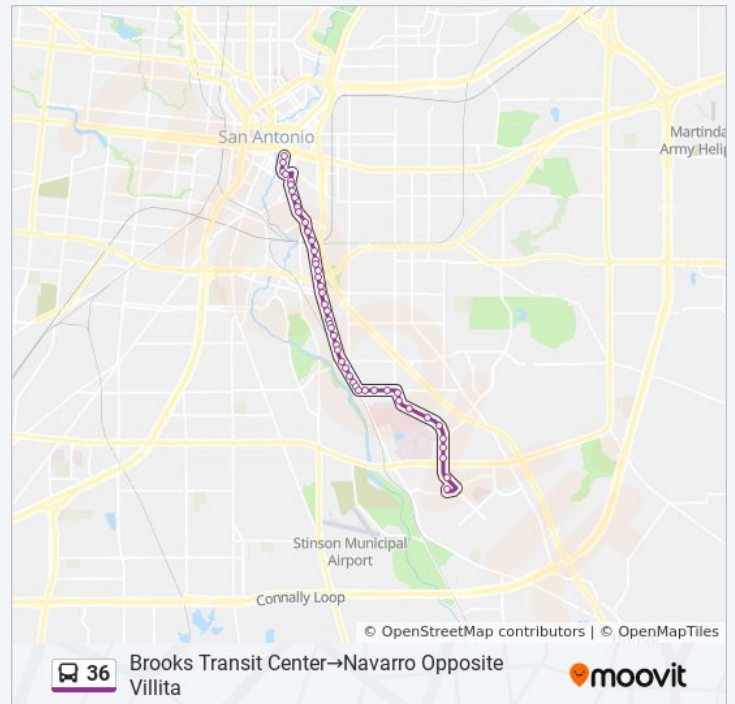

Cesar Chavez Blvd & S. St. Mary's

36 bus Info

Direction: Brooks Transit Center→Navarro
Opposite Villita

Stops: 41

Trip Duration: 25 min

Line Summary:

S. St. Mary's Btwn. Cesar Chavez & Arciniega

S.St.Mary's & Nueva

Navarro Opposite Villita

Direction: St. Mary's & Pecan→Brooks Transit Center

41 stops

[VIEW LINE SCHEDULE](#)

St. Mary's & Pecan

St. Mary's & Houston

St. Mary's & Villita

Cesar Chavez Blvd & S. Presa