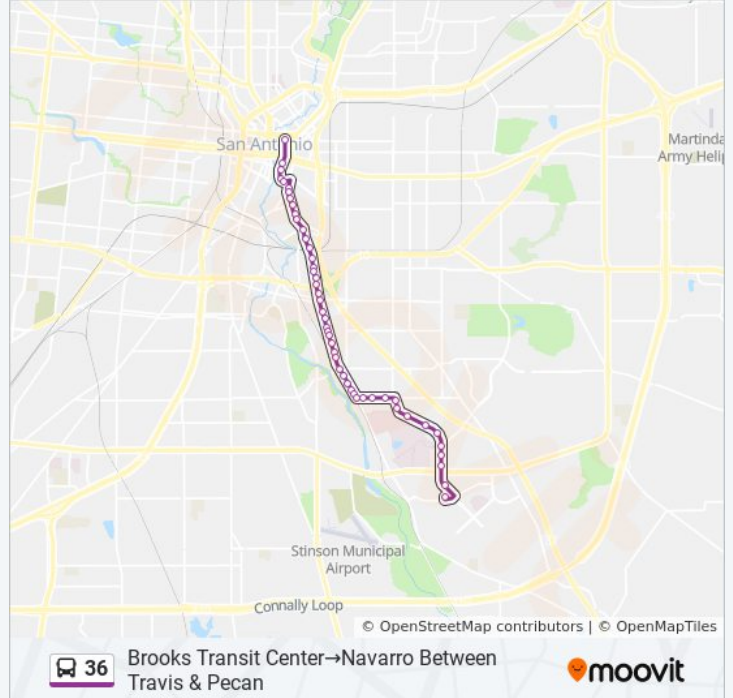

Use the Moovit App to find the closest 36 bus station near you and find out when is the next 36 bus arriving.

Direction: Brooks Transit Center→Navarro Between Travis & Pecan

42 stops

[VIEW LINE SCHEDULE](#)

36 bus Info

Direction: Brooks Transit Center→Navarro Between Travis & Pecan

Stops: 42

Trip Duration: 29 min

Line Summary:

- S. Presa & Halliday
- S. Presa & Clifford
- S. Presa & Glenwood
- S. Presa & Steves
- S. Presa & Schley
- S. Presa Opposite Wilkens
- S. Presa & Highland
- S. Presa & Roseborough
- S. Presa & Drexel
- S. Presa & Panama
- S. Presa & Lotus
- S. Presa & Carolina
- S. Presa & Vance
- S. Presa & Sadie
- S. Presa Opposite Pereida
- S. Presa & Callaghan Ave.
- S. Presa & Camargo (S. Alamo)
- S. Alamo & Barrera
- Cesar Chavez Blvd & S. St. Mary's
- S. St. Mary's Btwn. Cesar Chavez & Arciniega
- S.St.Mary's & Nueva
- Navarro Opposite Villita
- Navarro Between Travis & Pecan

Direction: Brooks Transit Center→Navarro Opposite Villita

41 stops

[VIEW LINE SCHEDULE](#)

- Brooks Transit Center
- New Braunfels Between Sidney Brooks & SE Military
- S. New Braunfels & S.E. Military
- S. New Braunfels & Lassus
- S. New Braunfels & Pecan Valley

36 bus Time Schedule

Brooks Transit Center→Navarro Opposite Villita
Route Timetable:

Sunday	6:30 AM - 9:55 PM
Monday	5:38 AM - 9:21 PM
Tuesday	5:38 AM - 9:21 PM
Wednesday	5:38 AM - 9:21 PM
Thursday	5:38 AM - 9:21 PM
Friday	5:38 AM - 9:21 PM
Saturday	6:30 AM - 9:55 PM