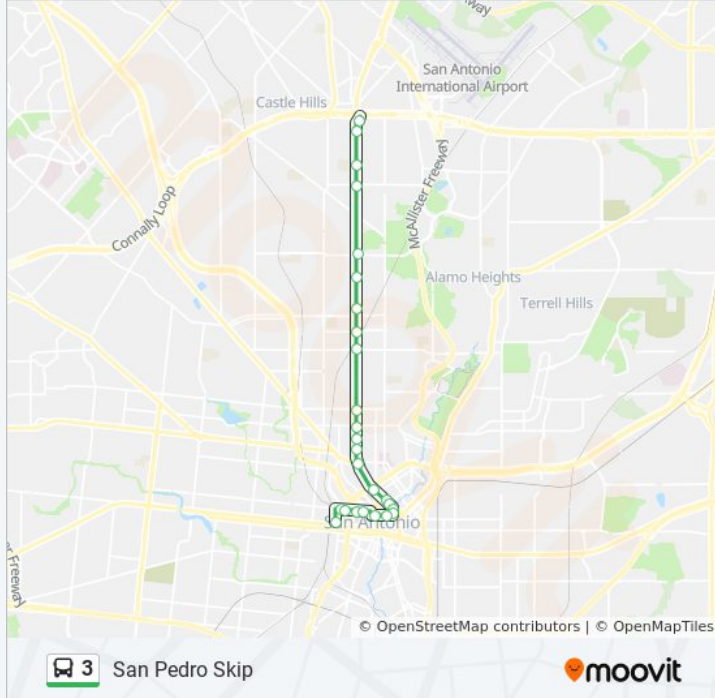

# San Pedro Skip

Get The App

The 3 bus line (San Pedro Skip) has 3 routes. For regular weekdays, their operation hours are:  
 (1) Centro Plaza - SW Corner (Stop A)→North Star Transit Center: 4:41 AM - 9:53 PM  
 (2) North Star Transit Center→Centro Plaza - Mid Block East (Stop D): 4:54 AM - 9:44 PM  
 (3) North Star Transit Center→Frio & Martin: 10:29 PM

Use the Moovit App to find the closest 3 bus station near you and find out when is the next 3 bus arriving.

**Direction: Centro Plaza - SW Corner (Stop A)→North Star Transit Center**  
 26 stops  
[VIEW LINE SCHEDULE](#)

**3 bus Info**  
**Direction:** Centro Plaza - SW Corner (Stop A)→North Star Transit Center  
**Stops:** 26  
**Trip Duration:** 31 min  
**Line Summary:**

San Pedro & Hermine  
 San Pedro & Basse  
 San Pedro & Oblate  
 San Pedro In Front Of 7000  
 San Pedro & Rector  
 North Star Transit Center

**Stops:** 24

**Trip Duration:** 27 min

**Line Summary:**

Martin & Main

Martin & Santa Rosa

Martin & Columbus

Martin & Leona

Centro Plaza - Mid Block East (Stop D)