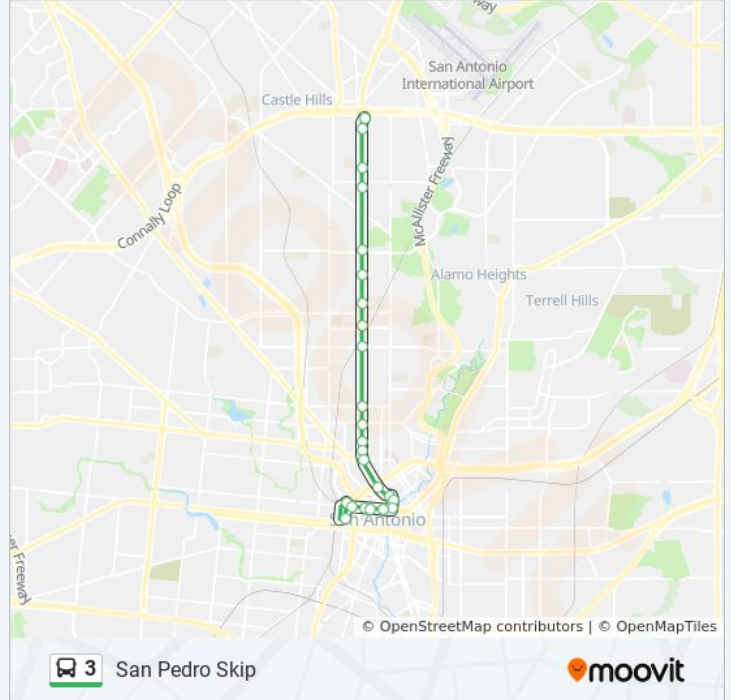

Martin & Main

Martin & Santa Rosa

Martin & Columbus

Martin & Leona

Centro Plaza - Mid Block East (Stop D)

Frio & Martin

3 bus time schedules and route maps are available in an offline PDF at moovitapp.com. Use the [Moovit App](#) to see live bus times, train schedule or subway schedule, and step-by-step directions for all public transit in San Antonio.

[About Moovit](#) • [MaaS Solutions](#) • [Supported Countries](#) • [Mooviter Community](#)

© 2024 Moovit - All Rights Reserved

Check Live Arrival Times