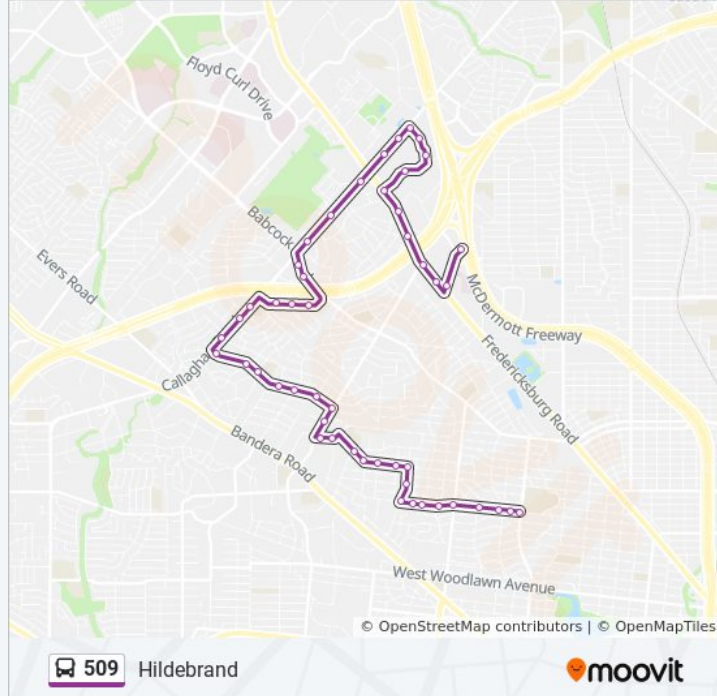

Donaldson In Front Of 1014

Donaldson & Senisa

Donaldson & Wilson

Direction: Crossroads Park & Ride→Randolph Park & Ride

509 bus Time Schedule

Crossroads Park & Ride→Randolph Park & Ride
Route Timetable:

116 stops

[VIEW LINE SCHEDULE](#)

- Crossroads Park & Ride
- Crossroads Blvd./Fredericksburg Rd.
- Fredericksburg Rd. at Wonderland Mall
- Fredericksburg Rd. Opp. Hillcrest
- Fredericksburg Rd. Opposite Woodlake
- Fredericksburg Rd. Btwn. Lakeridge & Oaklawn
- Fredericksburg Rd. & Magic
- Magic In Front Of 3500
- Torino & Vega
- Torino In Front Of 7700
- Torino & Callaghan
- Callaghan & Entrance Dr. To 7667
- Callaghan In Front Of 7551
- Callaghan & High Ridge
- Callaghan & Muirfield Dr.
- Callaghan Bet Little Ln. & New Gate
- Babcock Between Callaghan & Sovereign
- Babcock & Sovereign
- Centerview & East Piedras
- Centerview Opposite Woodcock
- Centerview & Piedras West
- Callaghan In Front Of 6019
- Callaghan Opposite Winlock
- Callaghan & Inspiration
- Clearview & Callaghan
- Clearview & Colebrook
- Clearview & Arrowhead
- Clearview & Lookout W.
- Clearview & Broadview
- Clearview & Lookout E.
- Clearview & Hillcrest

Stops: 116

Trip Duration: 82 min

Line Summary:

Hillcrest & Vantage View

E. Sunshine & Hillcrest

E. Sunshine & E. Quill Dr.

Zachry & Sutton

Zachry & Shadwell

Loop 410 E Access Rd. & Perrin Beitel

Randolph Park & Ride

Direction: Donaldson & Wilson→Crossroads Park & Ride

47 stops

[VIEW LINE SCHEDULE](#)

Donaldson & Wilson

Donaldson & Manor

Donaldson Opposite Mabry