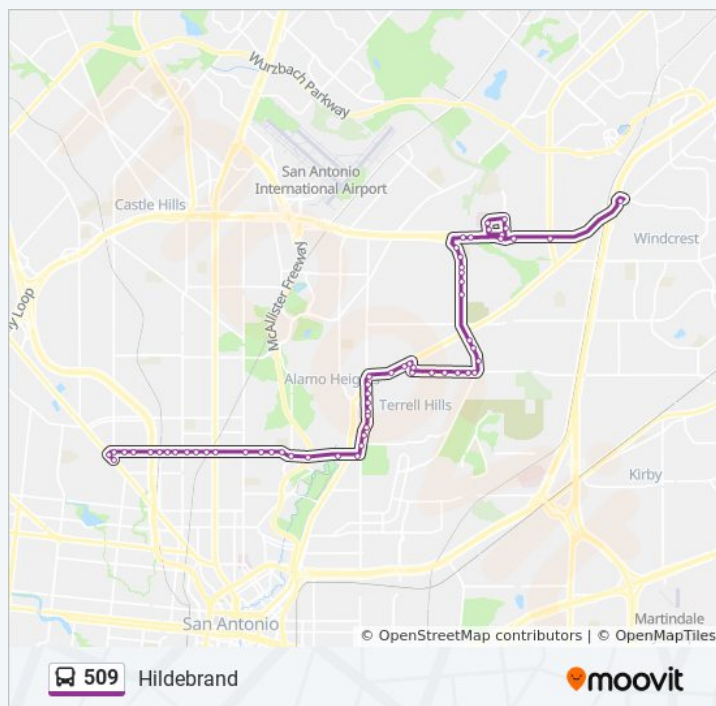

Direction: Fredericksburg Rd. & Mary Louise→Randolph Park & Ride

60 stops

[VIEW LINE SCHEDULE](#)

Fredericksburg Rd. & Mary Louise

Fredericksburg Rd. & Hilderbrand

Hildebrand & West Ave.

Hildebrand & Brad

Hildebrand & Buckeye

N. New Brnfls. Opp. Harrigan Ct.

N. New Braunfels & Elizabeth

N. New Braunfels & Garraty

509 bus Time Schedule

Fredericksburg Rd. & Mary Louise→Randolph Park & Ride Route Timetable:

Sunday	Not Operational
Monday	5:30 AM
Tuesday	5:30 AM
Wednesday	5:30 AM
Thursday	5:30 AM
Friday	5:30 AM
Saturday	5:30 AM

509 bus Info

Direction: Fredericksburg Rd. & Mary Louise→Randolph Park & Ride

Stops: 60

Trip Duration: 41 min

Line Summary:

N. New Braunfels & Arcadia

N. New Braunfels & Bartlet

N. New Braunfels & Zambrano