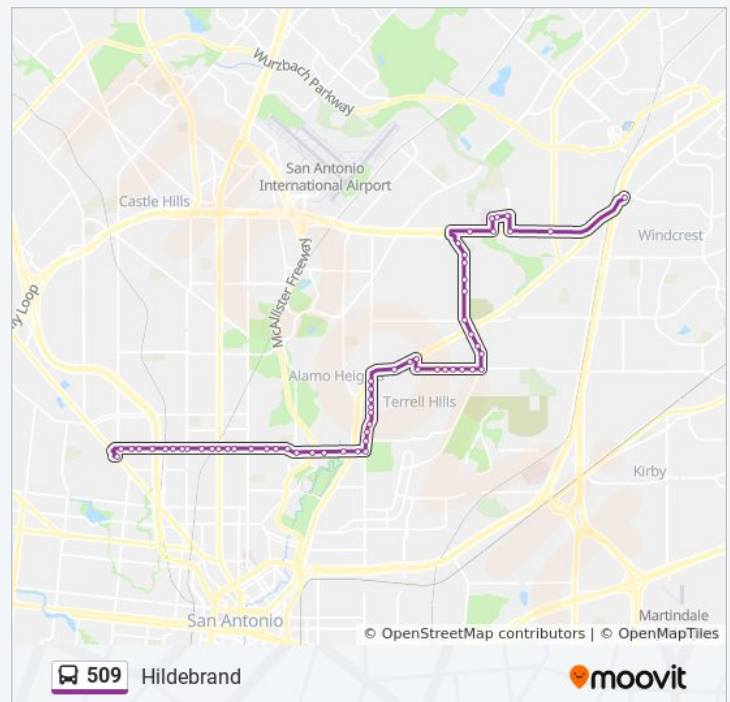

Hildebrand & Belknap

Hildebrand & San Pedro

Direction: Randolph Park & Ride→Mary Louise & Fredericksburg Rd.

57 stops

[VIEW LINE SCHEDULE](#)

Randolph Park & Ride

NE Loop 410 W Access/ Perrin Beitel

Starcrest & N.E. Loop 410 W Access

Hidden Rd. & Starcrest (100 Ft. W)

Hidden Rd. & Carriage

Hidden Rd. & Village Dr.

Village Dr. & N.E. Loop 410 W

N.E. Loop 410 W Access Rd./Post Oak

Harry Wurzbach Opp. Cripple Creek

Harry Wurzbach Opp. Garner M.School

Harry Wurzbach Opp. N. Oakwell

Harry Wurzbach & Urban Crest

Harry Wurzbach & Dove Haven

Harry Wurzbach & Eisenhauer

Harry Wurzbach & Sumner

Harry Wurzbach/ Timberlane & Byrnes

Harry Wurzbach & Rittiman

Rittiman & Ginger

Rittiman & Karen

Rittiman & Bradshaw

Rittiman & Townley

Rittiman & Vandiver

Rittiman & Exeter

Exeter & Austin Hwy.

Austin Hwy. In Front Of 1111

Austin Hwy. & Meadow Lane

509 bus Time Schedule

Randolph Park & Ride→Mary Louise & Fredericksburg Rd. Route Timetable:

Sunday	Not Operational
Monday	9:25 PM
Tuesday	9:25 PM
Wednesday	9:25 PM
Thursday	9:25 PM
Friday	9:25 PM
Saturday	9:25 PM

509 bus Info

Direction: Randolph Park & Ride→Mary Louise & Fredericksburg Rd.

Stops: 57

Trip Duration: 40 min

Line Summary: