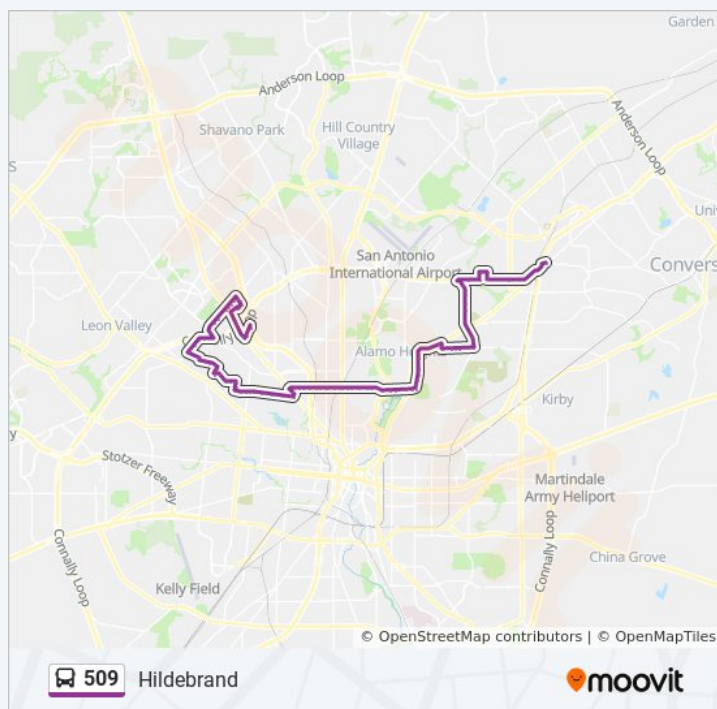

509 bus Info

Direction: Randolph Park & Ride→Crossroads Park & Ride

Stops: 109

Trip Duration: 82 min

Line Summary:

N. New Braunfels & Montclair
N. New Braunfels & Kampmann
N. New Braunfels & Chichester
N. New Braunfels & Arcadia
N. New Braunfels & Grove Pl.
N. New Braunfels & Elizabeth
N. New Braunfels & Harrigan Ct.
N. New Braunfels & Burr Rd.
N. New Braunfels & Hildebrand
Hildebrand & Broadway
Hildebrand/Inc. Word Sch Of Nursing
Hildebrand at St. Joseph's Convent
Hildebrand & Mcallister Frwy.
Hildebrand & Devine Rd.
Hildebrand Btwn Devine And Thelma
Hildebrand & Park Hill (Shook)
Hildebrand & Mccullough
Hildebrand & Howard
Hildebrand & Belknap
Hildebrand & San Pedro
Hildebrand & Breeden
Hildebrand & Beacon
Hildebrand & Blanco
Hildebrand & Grant
Hildebrand Opposite Michigan
Hildebrand & Sprr
Hildebrand & Catalina
Hildebrand & Neer
Hildebrand & Buckeye
Hildebrand & West Ave.
Mary Louise & Fredericksburg Rd.
Elmendorf & Donaldson
Donaldson & San Antonio