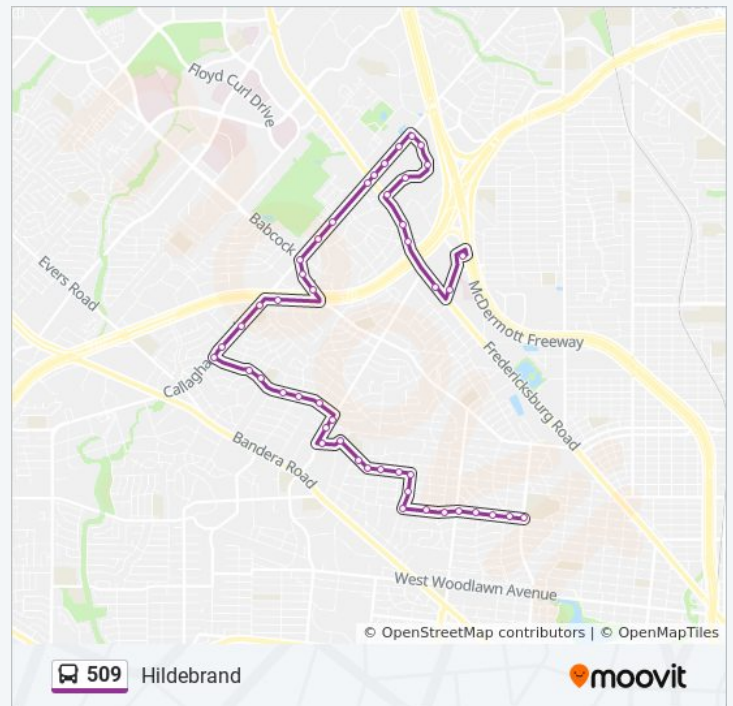

Trip Duration: 30 min
Line Summary:

Shadwell & Wild Cherry

Shadwell & Colleen

Shadwell & Zachry

Zachry & Sutton

Zachry & Sunshine

E. Sunshine & Hillcrest

Hillcrest Opposite Vantage View

Hillcrest Bet City View/ Gettysburg

Clearview & Lookout E.

Clearview & Broadview

Clearview & Lookout W.

Clearview & Arrowhead

Clearview & Colebrook

Clearview & Callaghan

Callaghan & Inspiration

Callaghan & Winlock

Callaghan & Centerview

NW Loop 410 E. Access Rd. & W. Piedras

Babcock & Southpoint

Babcock In Front Of 1603

Babcock & Callaghan

Callaghan & Sylvanoaks

Callaghan Opposite Muirfield Dr.

Callaghan & Fredericksburg

Callaghan & Fredericksburg

Callaghan In Front Of 7500

Callaghan & Entrance Dr. To 7626

Torino & Callaghan

Torino Opposite 7700

Torino Opposite Vega

Magic Opposite 3500

Magic & Fredericksburg Rd.

Fredericksburg Rd. & Lakeridge