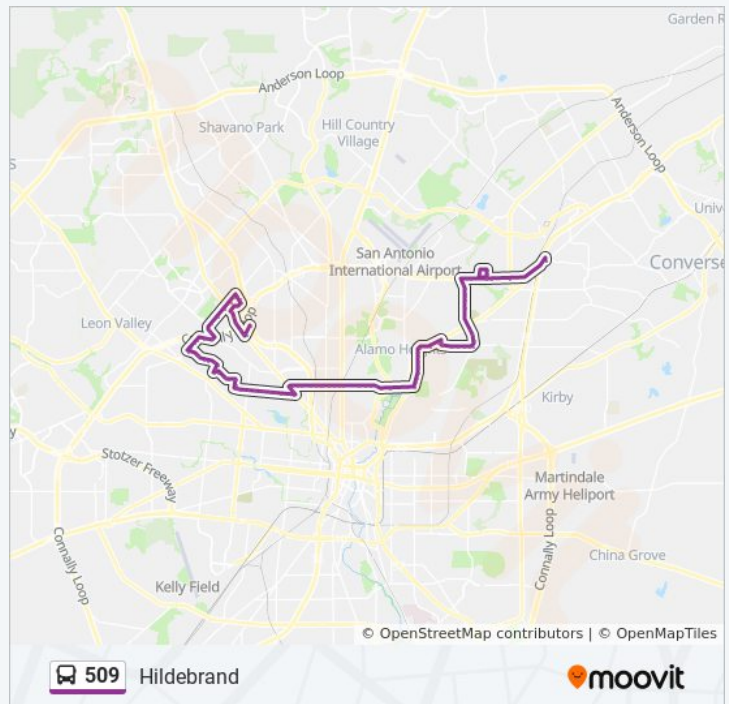

Donaldson In Front Of 1014

Donaldson & Senisa

Donaldson & Wilson

Direction: Crossroads Park & Ride→Randolph Park & Ride

509 bus Time Schedule

Crossroads Park & Ride→Randolph Park & Ride
Route Timetable:

116 stops

[VIEW LINE SCHEDULE](#)

- Crossroads Park & Ride
- Crossroads Blvd./Fredericksburg Rd.
- Fredericksburg Rd. at Wonderland Mall
- Fredericksburg Rd. Opp. Hillcrest
- Fredericksburg Rd. Opposite Woodlake
- Fredericksburg Rd. Btwn. Lakeridge & Oaklawn
- Fredericksburg Rd. & Magic
- Magic In Front Of 3500
- Torino & Vega
- Torino In Front Of 7700
- Torino & Callaghan
- Callaghan & Entrance Dr. To 7667
- Callaghan In Front Of 7551
- Callaghan & High Ridge
- Callaghan & Muirfield Dr.
- Callaghan Bet Little Ln. & New Gate
- Babcock Between Callaghan & Sovereign
- Babcock & Sovereign
- Centerview & East Piedras
- Centerview Opposite Woodcock
- Centerview & Piedras West
- Callaghan In Front Of 6019
- Callaghan Opposite Winlock
- Callaghan & Inspiration
- Clearview & Callaghan
- Clearview & Colebrook
- Clearview & Arrowhead
- Clearview & Lookout W.
- Clearview & Broadview
- Clearview & Lookout E.
- Clearview & Hillcrest

Sunday	Not Operational
Monday	5:58 AM - 9:00 PM
Tuesday	5:58 AM - 9:00 PM
Wednesday	5:58 AM - 9:00 PM
Thursday	5:58 AM - 9:00 PM
Friday	5:58 AM - 9:00 PM
Saturday	5:55 AM - 8:55 PM

509 bus Info

Direction: Crossroads Park & Ride→Randolph Park & Ride

Stops: 116

Trip Duration: 82 min

Line Summary:

Hillcrest & Vantage View

E. Sunshine & Hillcrest

E. Sunshine & E. Quill Dr.

Zachry & Sutton

Zachry & Shadwell