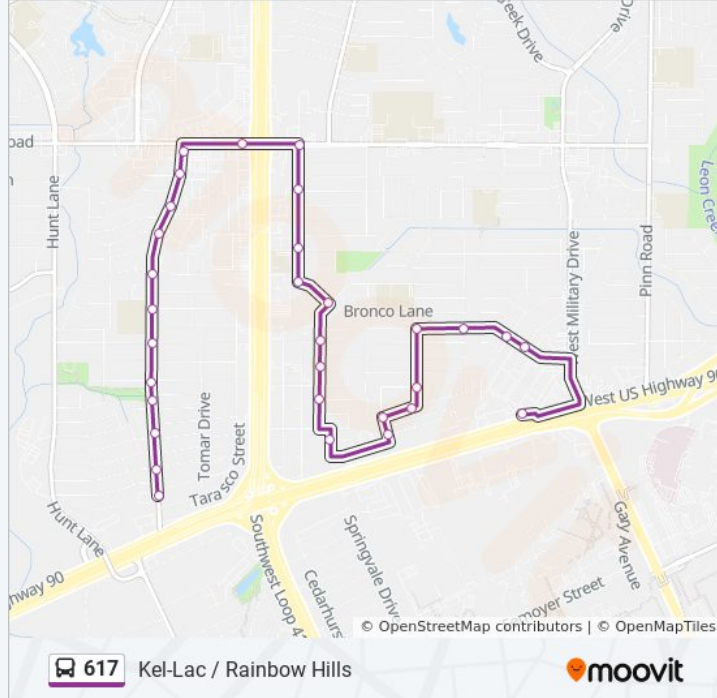

617 bus Info

Direction: Horal Between Tarasco & Mahota (Eol)→Kel-Lac Transit Center

Stops: 31

Trip Duration: 23 min

Line Summary:

Gunsmoke Opposite Chaps

Gunsmoke Between Landing & Skolou

Colt & Skolout

Colt & Westrock

Westrock Opposite Hackamore

Hackamore & Buckboard

Hackamore & Westfield

Westfield & Rawhide

Westfield & Westoak

Westfield & Westward

Kel-Lac Transit Center

**Direction: Kel-Lac Transit Center→Horal
Between Tarasco & Mahota (Eol)**

36 stops

[VIEW LINE SCHEDULE](#)

Kel-Lac Transit Center

Westfield & Westward

Westfield & Westoak

Westfield & Rawhide

Westfield & Hackamore

617 bus Info

Direction: Kel-Lac Transit Center→Horal Between Tarasco & Mahota (Eol)

Stops: 36

Trip Duration: 23 min

Line Summary:

Marbach In Front Of 8103 (Pep Boys)

Marbach In Front Of Heb Plus

Horal Between Marbach & Angel Valle