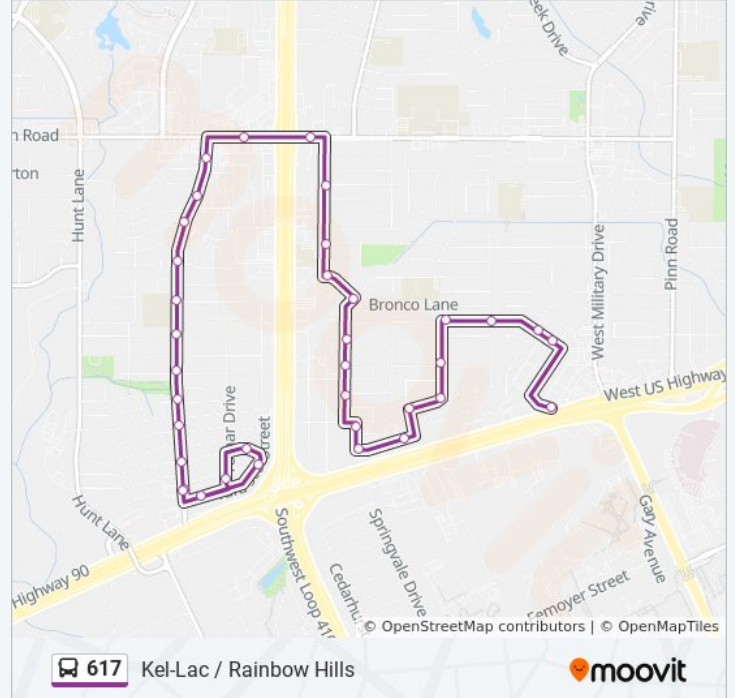

617 bus Info

Direction: Kel-Lac Transit Center→Horal Between Tarasco & Mahota (Eol)

Stops: 36

Trip Duration: 23 min

Line Summary:

Marbach In Front Of 8103 (Pep Boys)

Marbach In Front Of Heb Plus

Horal Between Marbach & Angel Valle

Horal & Cape Valley

Horal & Easy Valley

Horal & Adams Hill

Horal Opposite Barbuda Dr.

Horal & Demya

Horal & Zabra

Horal & Otter

Horal Between Cable & Scotty

Horal & Bertetti

Horal Between Mahota & Tarasco

Tarrasco Between Horal And Tomar

Tarasco & Bertetti

Bertetti Between Tarasco & Tomar

Tomar Between Mahota & Tarasco

Horal Between Tarasco & Mahota (Eol)

617 bus time schedules and route maps are available in an offline PDF at moovitapp.com. Use the [Moovit App](#) to see live bus times, train schedule or subway schedule, and step-by-step directions for all public transit in San Antonio.