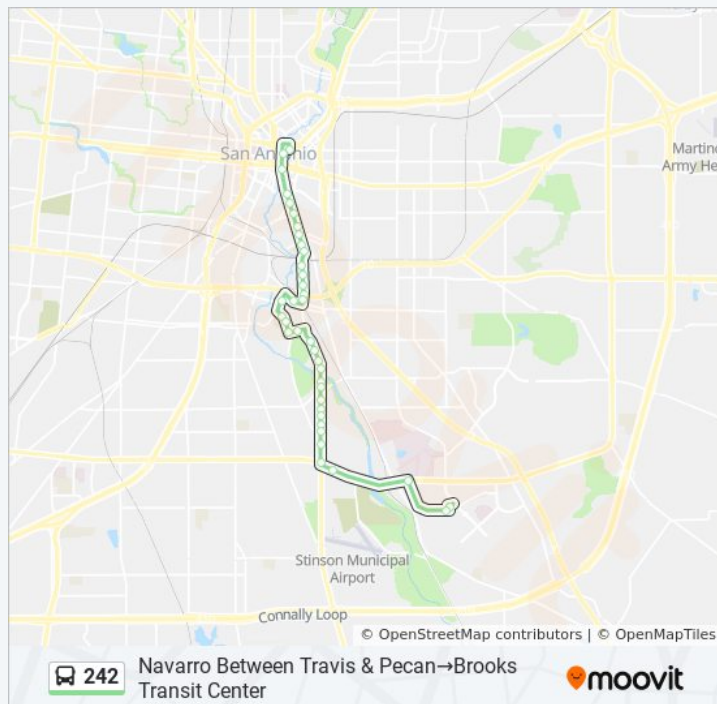

S. St. Mary's & Alamo

S. St. Mary's & Pereida

S. St. Mary's & Fir

S. St. Mary's & Barbe

S. St. Mary's Opposite Biering

S. St. Mary's Opposite Lotus

S. St. Mary's & Mission Rd.

Roosevelt Opposite Grove

Roosevelt & Highland

Roosevelt at Us 90 Underpass

Roosevelt Opposite Mckinley

Steves Btwn Roosevelt & Mission

Mission Btwn Steves & Mitchell

Mission Opp Felisa

Mission Opp Benita

Mission Opp Hansford

Hansford Opp Kalteyer

Roosevelt Opposite Uvalde

Roosevelt & Mcdonald

Roosevelt In Front Of Roosevelt Mob

Roosevelt & Riverside

Roosevelt In Front Of 2617

Roosevelt & E. Southcross

Roosevelt & Bustillos

Roosevelt & Kelly

Roosevelt & Dagley (White)

Roosevelt In Front Of 3135

Roosevelt & Pyron-Mission Rd.

Roosevelt & Bonner

SE Military Dr. & Roosevelt

SE Military Dr. Between Roosevelt & Mission

SE Military Dr. & Old Corpus Christi Rd.

Sidney Brooks & Aeromedical

Friday

12:30 AM - 11:30 PM

Saturday

12:30 AM - 11:30 PM

242 bus Info

Direction: Navarro Between Travis & Pecan→Brooks Transit Center

Stops: 38

Trip Duration: 23 min

Line Summary: