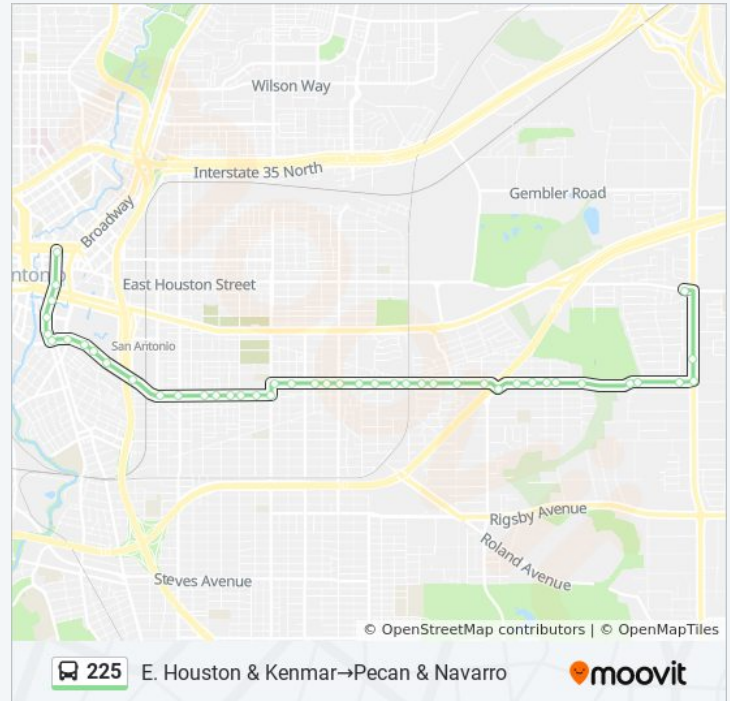

S. New Braunfels & Iowa

Iowa & Opposite St. Anthony

Iowa & Palmetto

Iowa & Piedmont

Iowa & Dreiss

Iowa & Pine

Iowa & S. Hackberry

Iowa & Cherry

Cesar Chavez at Ih-37 N. Exit Ramp

Cesar Chavez In Front Of the Institute Of Texan Cultures

Cesar Chavez Opposite Indianola

Saturday

10:47 PM - 11:47 PM

225 bus Info

Direction: E. Houston & Kenmar→Pecan & Navarro

Stops: 44

Trip Duration: 26 min

Line Summary:

Cesar Chavez Frnt Of J.H. Wood Bldg

Cesar Chavez & S. Alamo

Cesar Chavez Blvd & S. St. Mary's

S. St. Mary's Btwn. Cesar Chavez & Arciniega

S.St.Mary's & Nueva

Navarro Farside Of Bridge

Navarro & Crockett

Pecan & Navarro

Direction: Pecan & Navarro→E. Houston & Kenmar

33 stops

[VIEW LINE SCHEDULE](#)

Pecan & Navarro

Third & Avenue E