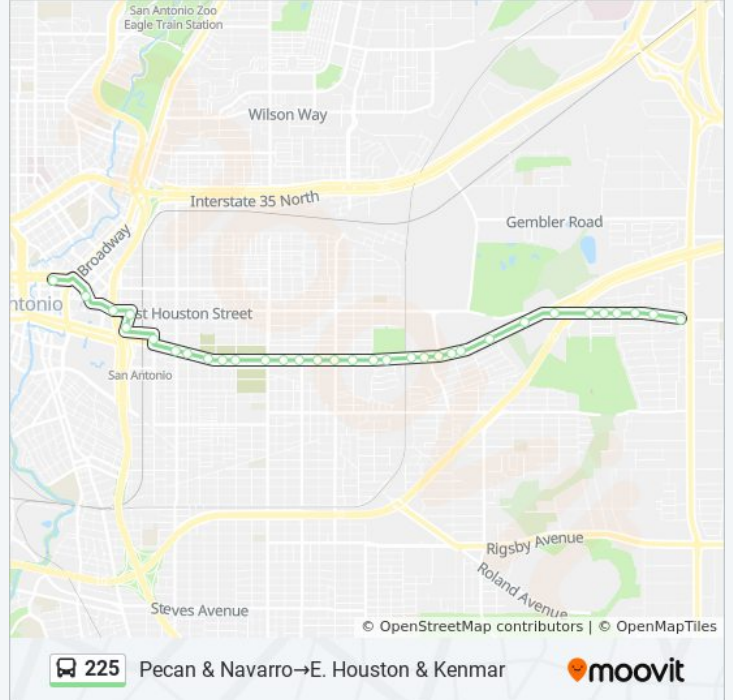

225 bus Info

Direction: Pecan & Navarro→E. Houston & Kenmar

Stops: 33

Trip Duration: 17 min

Line Summary:

- E. Commerce & Spriggsdale
- E. Commerce Opposite Coca-Cola Pl.
- E. Commerce & Gay
- E. Commerce Between Gay & Honey
- E. Commerce & Dafoste
- E. Commerce Opp. American Red Cross
- E. Houston Bet. E. Commerce & Ih-
- E. Houston & Noblewood
- E. Houston Opposite 4129
- E. Houston & Upland
- E. Houston & Roark
- E. Houston & Eastwood
- E. Houston & Kenmar