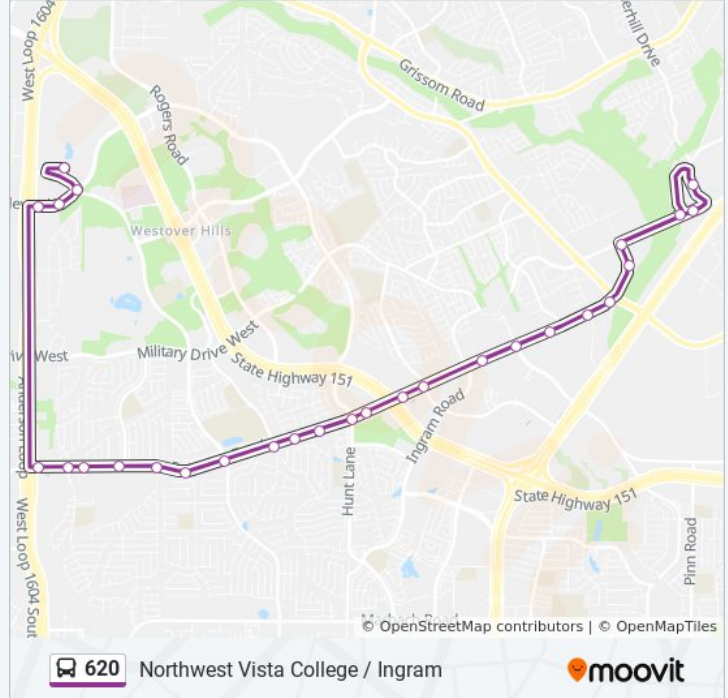

**620 bus Info**

**Direction:** Northwest Vista College → Ingram Transit Center

**Stops:** 29

**Trip Duration:** 27 min

**Line Summary:**

Potranco & Ingram Near Tx Hwy 151

Potranco In Front Of 8330

Potranco & Military

Potranco Opposite 7999

Potranco & NW Crossroads

Potranco & Culebra

Potranco Opposite Entrance To 7333

Potranco & Ingram Opposite Mabe Rd

Ingram Rd. In Front Of 6602

Wurzbach & Van Cleave

Ingram Transit Center