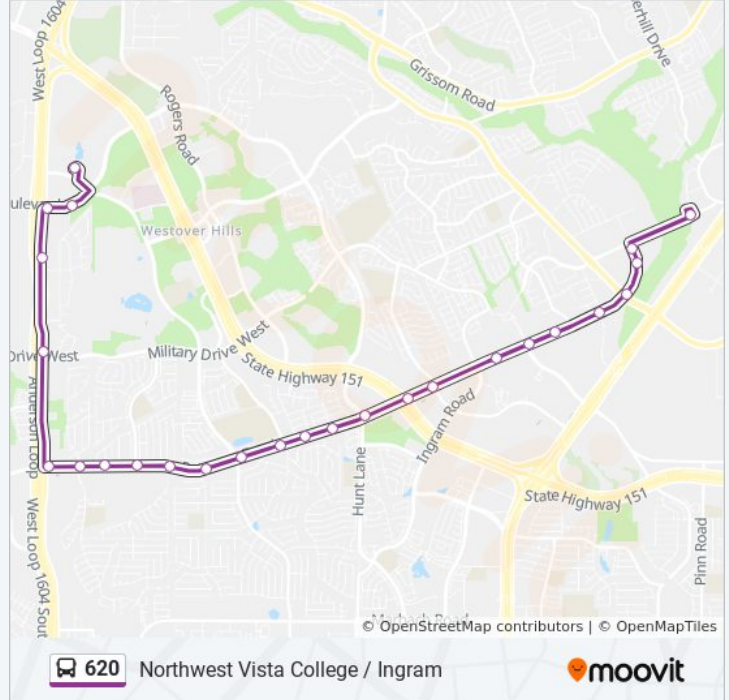

Use the Moovit App to find the closest 620 bus station near you and find out when is the next 620 bus arriving.

**Direction: Ingram Transit Center→Northwest Vista College**

28 stops

[VIEW LINE SCHEDULE](#)

**620 bus Info**

**Direction:** Ingram Transit Center→Northwest Vista College

**Stops:** 28

**Trip Duration:** 21 min

**Line Summary:**

Potranco Opposite Heb Plus

Potranco & Rousseau

Potranco & Loop 1604

Northbound Loop 1604 & Military

Northbound Loop 1604 & Reed

Wiseman & Loop 1604

Wiseman Blvd. Opposite 4611

Northwest Vista College

**Direction: Northwest Vista College → Ingram Transit Center**

29 stops

[VIEW LINE SCHEDULE](#)

Northwest Vista College

Ellison Dr. & Wiseman Blvd.

Wiseman Blvd. In Front 4611

Wiseman & Loop 1604

Potranco & Loop 1604

Potanco & Rousseau

Potranco at Entrance To Heb Plus

Potranco Opposite Seascape