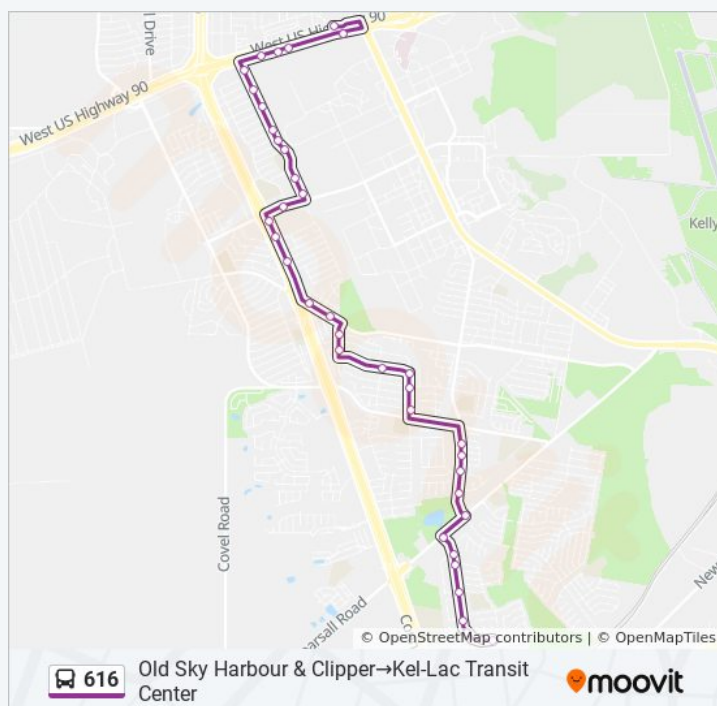

Fishers Bend & Portside

Portside & Bow Spirit

Old Sky Harbour & Clipper

Direction: Old Sky Harbour & Clipper→Kel-Lac Transit Center

38 stops

[VIEW LINE SCHEDULE](#)

Old Sky Harbour & Clipper

Old Sky Harbour Opposite Harbour VI

SW Loop 410 N Access Rd. Opp Dayton

SW Loop 410 N Access Rd. & Aldrich

SW Loop 410 N Access Rd. & Valley H

Valley Hi In Front Of 302

Springvale And Valley Hi Dr.

Springvale In Front Of 1302

Springvale Opposite Dumont

Springvale In Front Of 1010

Springvale Opposite Ashford

Springvale In Front Of 510

Springvale Opposite Knollwood

Springvale Between Eaglerock & Hwy.

Hwy. 90 E Access Rd. In Ft Of 7678

Hwy. 90 E Access Rd. In Ft Of 7568

Hwy. 90 E Access Rd. In Ft Of 7500

Hwy. 90 E Access Rd. In Ft Of 7130

Kel-Lac Transit Center

Trip Duration: 22 min

Line Summary:

616 bus time schedules and route maps are available in an offline PDF at moovitapp.com. Use the [Moovit App](#) to see live bus times, train schedule or subway schedule, and step-by-step directions for all public transit in San Antonio.