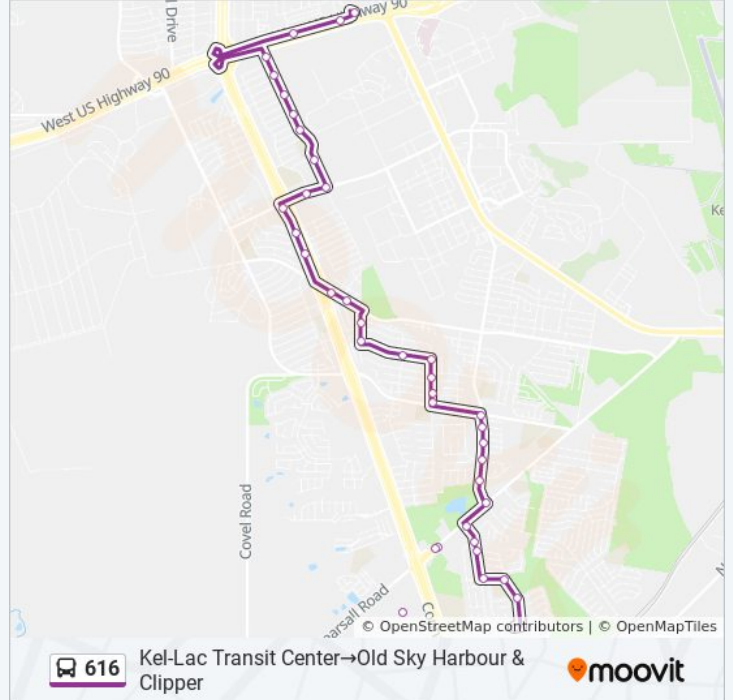

616 bus Info

Direction: Kel-Lac Transit Center→Old Sky Harbour & Clipper

Stops: 39

Trip Duration: 26 min

Line Summary:

Apple Valley & Elm Valley

Apple Valley & Golden Valley

Apple Valley & Ray Ellison

Traders Village Parking Lot

Old Pearsall Btwn Loop 410 & Old Sky Harbor

Old Sky Harbour & Pearsall Rd.

Old Sky Harbour & Port Of Call

Old Sky Harbour Opposite Mariner

Fishers Bend Bet Old Sky Harbour & Bowline

Fishers Bend & Portside

Portside & Bow Spirit

Old Sky Harbour & Clipper

Direction: Old Sky Harbour & Clipper→Kel-Lac Transit Center

38 stops

[VIEW LINE SCHEDULE](#)

Old Sky Harbour & Clipper

Old Sky Harbour Opposite Harbour VI

Old Sky Harbour Opposite Ocean Port

Old Sky Harbour Opposite Yacht Harb

Old Sky Harbour & Fishers Bend

Old Sky Harbour & Mariner

Old Sky Harbour Opposite Port Of Ca

Old Sky Harbour & Pearsall Rd.

Five Palms & Pearsall Rd.