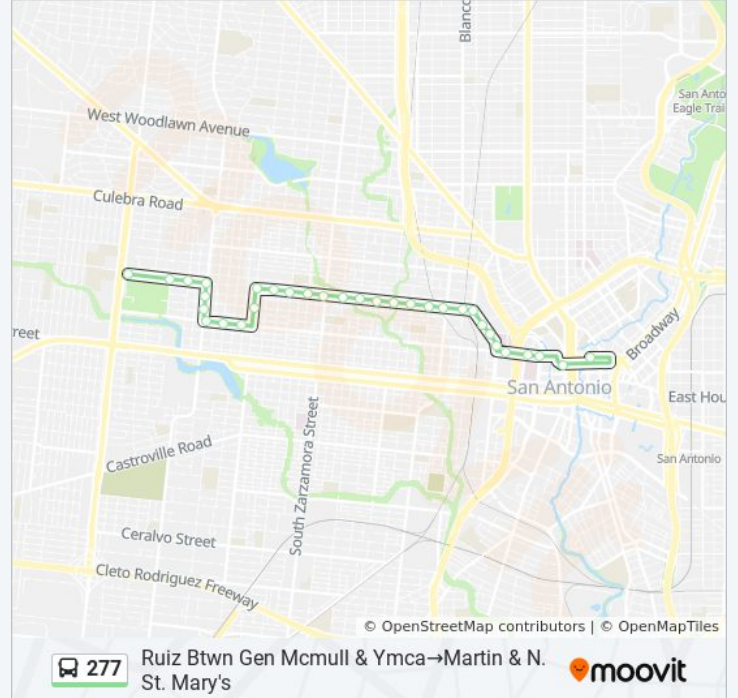

Use the Moovit App to find the closest 277 bus station near you and find out when is the next 277 bus arriving.

Direction: Martin & N. St. Mary's→Ruiz Btwn Gen McMull & Ymca

35 stops

[VIEW LINE SCHEDULE](#)

277 bus Info

Direction: Martin & N. St. Mary's→Ruiz Btwn Gen McMull & Ymca

Stops: 35

Trip Duration: 17 min

Line Summary:

Martin & N.W. 22nd

Martin & N.W. 24th

N.W. 24th & Perez

277 bus Info

Direction: Ruiz Btw Gen McMull & Ymca→Martin & N. St. Mary's

Stops: 32

Trip Duration: 18 min

Line Summary:

Ruiz & Elmendorf

Ruiz & N. Zarzamora

Ruiz & Calaveras

Frio & Haven For Hope Way

Frio & Medina

Frio & Martin

Martin Opposite Leona

Martin & San Saba

Martin & Santa Rosa

Pecan & Flores

Martin & N. St. Mary's