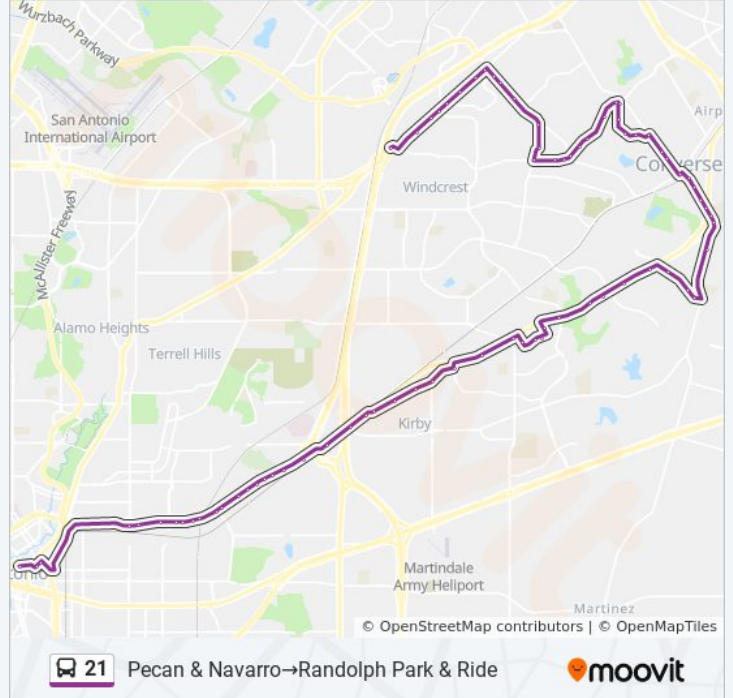

21 bus Info

Direction: Pecan & Navarro→Randolph Park & Ride

Stops: 77

Trip Duration: 72 min

Line Summary:

Fm 78 In Front Of 1710
Old Seguin Rd. & Fm 78
Old Seguin Rd. & Diadem
Old Seguin Rd. Opposite Kirby Jhs
Old Seguin Rd. & Ackerman
Old Seguin Rd. & Summer Fest
Seguin Rd. (Fm 78) & Lakeview
Seguin Rd. (Fm 78) & Foster Rd.
Woodfield & Heritage Lake
Woodlake Club Dr. & Bear Lake
Woodlake Club Dr. & Deer Lake
Woodglen Btwn Woodlake Club & Fm78
Seguin Rd. (Fm 78) & Woodlake Pkw
Seguin Rd. (Fm 78) & Mission Hill
Seguin Rd. (Fm 78) Opp. Gulf Shore
Seguin Rd. (Fm 78) & Beech Trail
Seguin Rd. (Fm 78) In Front Of 8316
Crestway & Morning Grove
Crestway & Walnut Basin
Crestway & Iron Mill Work
Fm 1516 & Donalan (Ns)
Fm 1516 In Front Of Judson Stadium
South Seguin & Fm 78
South Seguin Opposite School St.
South Seguin & Converse Center
South Seguin Opposite Ave. D
South Seguin & Gibbs Sprawl
Fm 1976 & Toepperwein
Toepperwein & 5th St.
Toepperwein & 7th St.
Wind Burn Tr. & Toepperwein
Wind Burn Tr. Opposite Meadow Branc
Wind Burn (Betw Comanche & Pioneer)

Wind Burn Tr. Bet. Fargo & Deadwo

Wind Burn Tr. & Kitty Hawk

Kitty Hawk Opposite Windburn Trail

Kitty Hawk & Mesquite Pass

Kitty Hawk & Misty Ridge

Kitty Hawk & Scarlet Fire

Kitty Hawk & Miller Rd.

Crestway In Front Of Family Care Ct