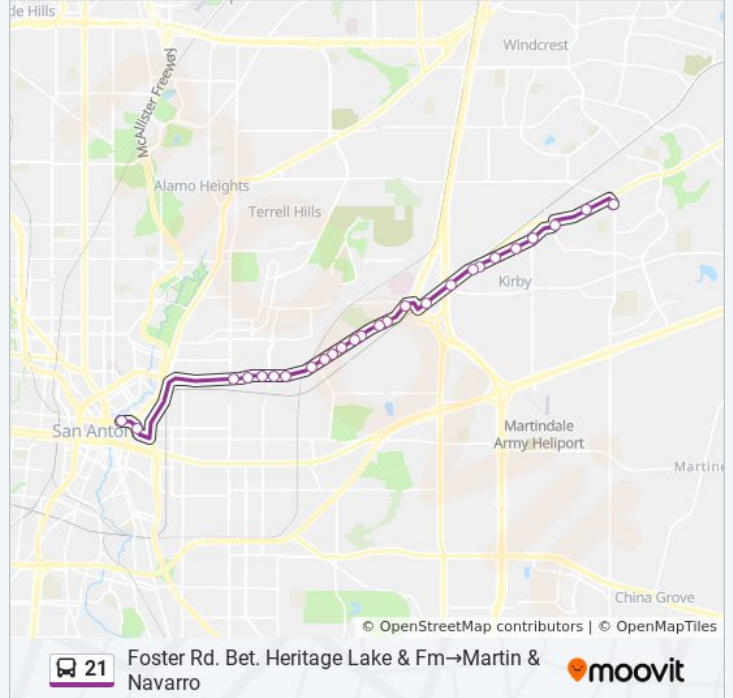

Randolph In Front Of 5659

Randolph & Weidner

Randolph & Overlook

Randolph Opposite Parkridge Apts.

Randolph Park & Ride

Direction: Foster Rd. Bet. Heritage Lake & Fm→Martin & Navarro

26 stops

[VIEW LINE SCHEDULE](#)

Sunday	6:00 AM
Monday	5:03 AM
Tuesday	5:03 AM
Wednesday	5:03 AM
Thursday	5:03 AM
Friday	5:03 AM
Saturday	Not Operational

21 bus Info

Direction: Foster Rd. Bet. Heritage Lake & Fm→Martin & Navarro

Stops: 26

Trip Duration: 26 min

Line Summary:

Ih-35 S Access Rd. at Quality Inn
 Ih-35 S Access Rd. & Shipman
 Ih-35 S Access Rd. Between Shipman & Hormel
 Ih-35 S Access Rd. & Hormel
 Ih-35 S Access Rd. In Front Of 3323
 Ih-35 S Access Rd. In Front Of 3251
 Ih-35 S Access Rd. at Thad Ziegler
 Ih-35 S Access Rd. & Hines
 Ih35-S Access Rd. & Ervin
 Ih-35 S Access Rd. & Roper
 Ih-35 S Access Rd. & Tilden
 Ih-35 S Access Rd. & N. New Braun
 Third & Avenue E
 Martin & Navarro

Direction: Old Seguin Rd. & Ackerman→Randolph Park & Ride

52 stops

[VIEW LINE SCHEDULE](#)

Old Seguin Rd. & Ackerman
 Old Seguin Rd. & Summer Fest
 Seguin Rd. (Fm 78) & Lakeview
 Seguin Rd. (Fm 78) & Foster Rd.
 Woodfield & Heritage Lake
 Woodlake Club Dr. & Bear Lake
 Woodlake Club Dr. & Deer Lake
 Woodglen Btwn Woodlake Club & Fm78
 Seguin Rd. (Fm 78) & Woodlake Pkw
 Seguin Rd. (Fm 78) & Mission Hill
 Seguin Rd. (Fm 78) Opp. Gulf Shore
 Seguin Rd. (Fm 78) & Beech Trail
 Seguin Rd. (Fm 78) In Front Of 8316
 Crestway & Morning Grove
 Crestway & Walnut Basin