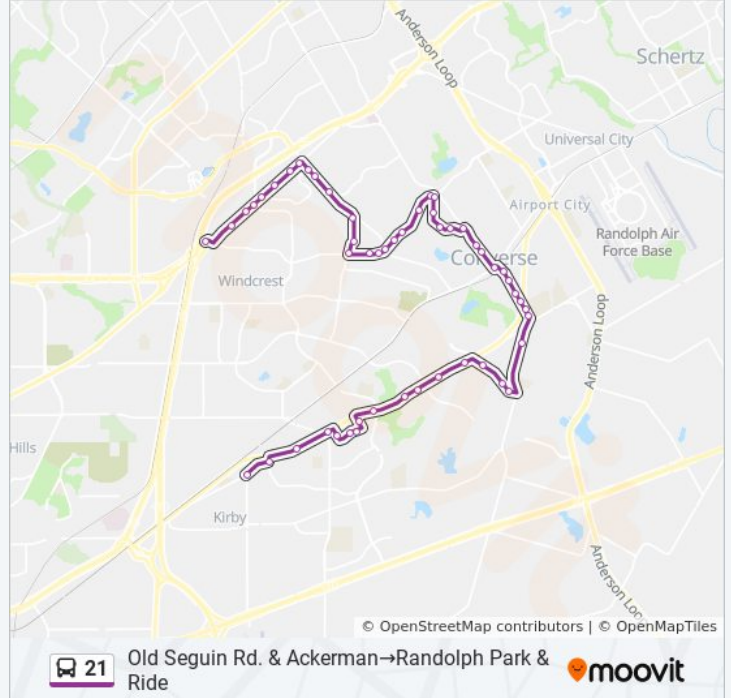

Direction: Old Seguin Rd. & Ackerman→Randolph Park & Ride

52 stops

[VIEW LINE SCHEDULE](#)

Old Seguin Rd. & Ackerman
 Old Seguin Rd. & Summer Fest
 Seguin Rd. (Fm 78) & Lakeview
 Seguin Rd. (Fm 78) & Foster Rd.
 Woodfield & Heritage Lake
 Woodlake Club Dr. & Bear Lake
 Woodlake Club Dr. & Deer Lake
 Woodglen Btwn Woodlake Club & Fm78
 Seguin Rd. (Fm 78) & Woodlake Pkw
 Seguin Rd. (Fm 78) & Mission Hill
 Seguin Rd. (Fm 78) Opp. Gulf Shore
 Seguin Rd. (Fm 78) & Beech Trail
 Seguin Rd. (Fm 78) In Front Of 8316
 Crestway & Morning Grove
 Crestway & Walnut Basin

21 bus Info

Direction: Old Seguin Rd. & Ackerman→Randolph Park & Ride

Stops: 52

Trip Duration: 44 min

Line Summary:

Crestway & Iron Mill Work
Fm 1516 & Donalan (Ns)
Fm 1516 In Front Of Judson Stadium
South Seguin & Fm 78
South Seguin Opposite School St.
South Seguin & Converse Center
South Seguin Opposite Ave. D
South Seguin & Gibbs Sprawl
Fm 1976 & Toepperwein
Toepperwein & 5th St.
Toepperwein & 7th St.
Wind Burn Tr. & Toepperwein
Wind Burn Tr. Opposite Meadow Branc
Wind Burn (Betw Comanche & Pioneer)
Wind Burn Tr. Bet. Fargo & Deadwo
Wind Burn Tr. & Kitty Hawk
Kitty Hawk Opposite Windburn Trail
Kitty Hawk & Mesquite Pass
Kitty Hawk & Misty Ridge
Kitty Hawk & Scarlet Fire
Kitty Hawk & Miller Rd.
Crestway In Front Of Family Care Ct
Crestway & Miller's Ridge
New World & Crestway
New World & Shining Star
New World Bet. Vineland & O'Conne
O' Connor Opposite Ithaca Falls
O'Conner Opp. Antares Park
O'Connor & King's Crown
Randolph & O'Connor
Randolph Opposite 6000
Randolph Opposite Royal Haven
Randolph In Front Of 5659

Randolph & Weidner

Randolph & Overlook

Randolph Opposite Parkridge Apts.

Randolph Park & Ride

Direction: Pecan & Navarro→Foster Rd. Bet. Heritage Lake & Fm

32 stops

[VIEW LINE SCHEDULE](#)

Pecan & Navarro