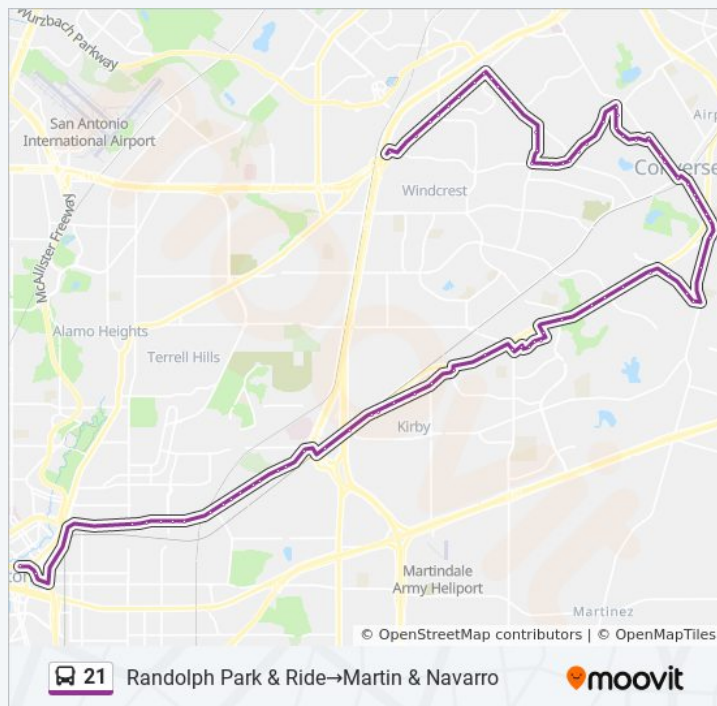

Crestway & Iron Mill Creek

Crestway & Walnut Basin

21 bus Info

Direction: Randolph Park & Ride→Martin & Navarro

Stops: 75

Trip Duration: 72 min

Line Summary:

Crestway & Morning Grove