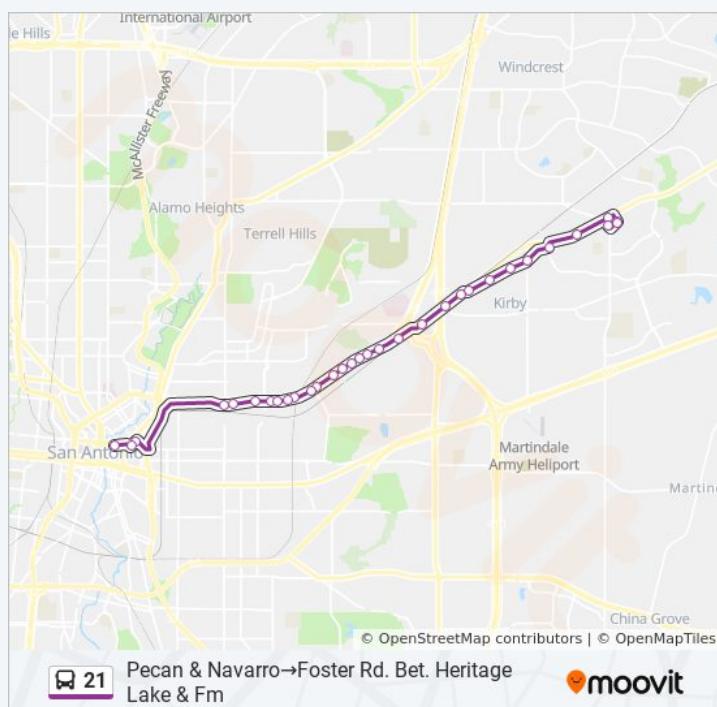

Fm 78 & Binz-Engleman

Fm 78 In Front Of 1710

Old Seguin Rd. & Fm 78

Old Seguin Rd. & Diadem

21 bus Time Schedule

Pecan & Navarro→Foster Rd. Bet. Heritage Lake & Fm Route Timetable:

Sunday	8:50 PM
Monday	8:55 PM
Tuesday	8:55 PM
Wednesday	8:55 PM
Thursday	8:55 PM
Friday	8:55 PM
Saturday	8:50 PM

21 bus Info

Direction: Pecan & Navarro→Foster Rd. Bet. Heritage Lake & Fm

Stops: 32

Trip Duration: 30 min

Line Summary:

Old Seguin Rd. Opposite Kirby Jhs

Old Seguin Rd. & Ackerman

Old Seguin Rd. & Summer Fest