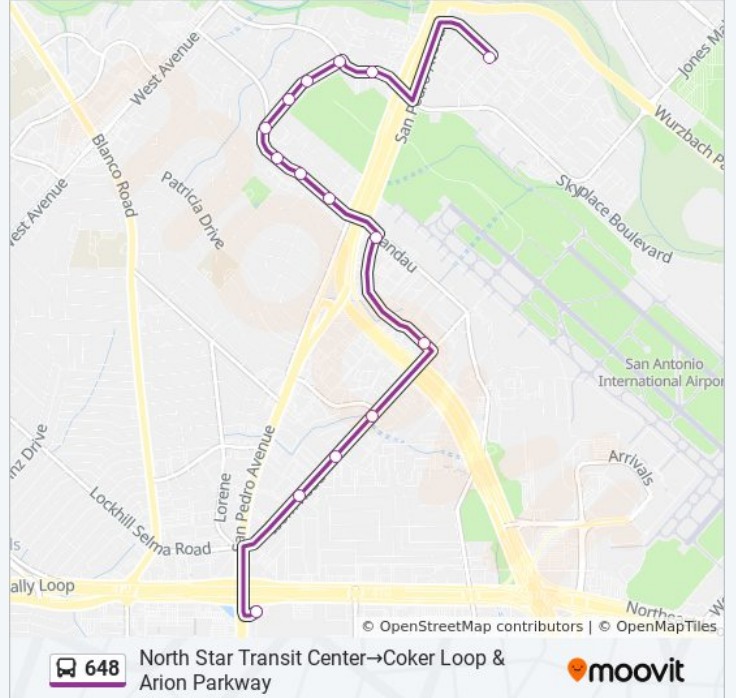

Sunday	6:20 PM
Monday	Not Operational
Tuesday	Not Operational
Wednesday	Not Operational
Thursday	Not Operational
Friday	Not Operational
Saturday	Not Operational

648 bus Info

Direction: North Star Transit Center→Coker Loop & Arion Parkway

Stops: 15

Trip Duration: 11 min

Line Summary:

Direction: North Star Transit Center→Madison Oak Opp. N. C. Bapt. Hosp.

73 stops

[VIEW LINE SCHEDULE](#)

- North Star Transit Center
- Isom Rd. /Entr. To Half-Price Books
- Isom Rd. Betw. Contessa / E. Ramsey
- Isom Rd. Opposite Sahara
- Gulfdale & Isom Rd.
- Gulfdale & Sandau
- Rhapsody Opposite 204 (Rendezvous)
- Rhapsody In Front Of 115
- Rhapsody 500' South Of Warfield
- Rhapsody & Warfield
- Warfield Opposite Radium
- Warfield Opposite Colwick
- Warfield & Nakoma
- Nakoma Between Warfield & Hettler
- Coker L00p W Betw Nakoma/Arion Pkwy
- Coker Loop & Arion Parkway
- Arion Parkway Opposite Coker Loop
- Arion Parkway Btw Arion Cir./Gordon