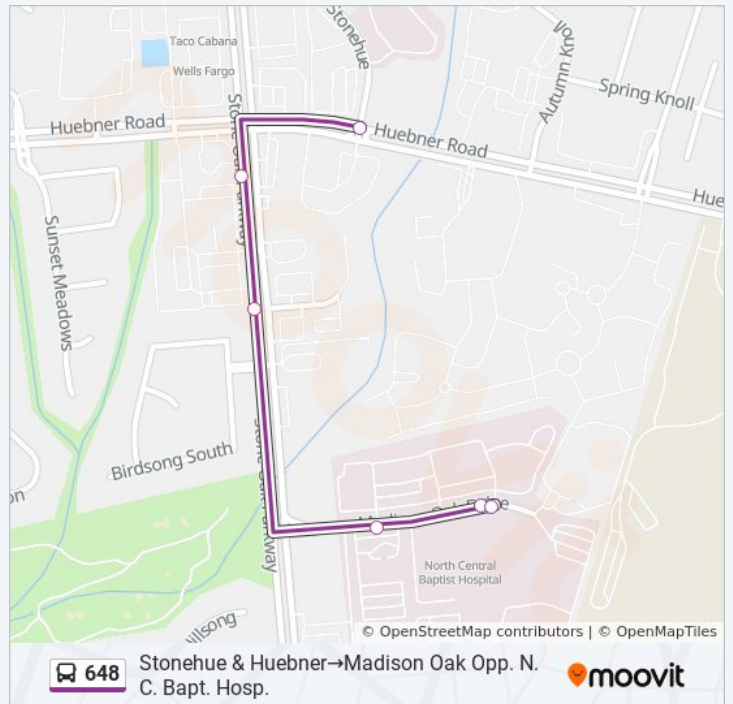

**Direction: Stonehue & Huebner→Madison Oak
Opp. N. C. Bapt. Hosp.**

6 stops

[VIEW LINE SCHEDULE](#)

Stonehue & Huebner

Stone Oak & Huebner

Stone Oak Parkway Opp. Med Court

Madison Oak 520' East Stone Oak Pky

Madison Oak Front N. C. Bapt. Hosp.

Madison Oak Opp. N. C. Bapt. Hosp.

648 bus Time Schedule

Stonehue & Huebner→Madison Oak Opp. N. C.
Bapt. Hosp. Route Timetable:

Sunday	5:46 AM - 6:37 AM
Monday	4:31 AM - 5:26 AM
Tuesday	4:31 AM - 5:26 AM
Wednesday	4:31 AM - 5:26 AM
Thursday	4:31 AM - 5:26 AM
Friday	4:31 AM - 5:26 AM
Saturday	4:47 AM - 5:46 AM

648 bus Info

Direction: Stonehue & Huebner→Madison Oak
Opp. N. C. Bapt. Hosp.

Stops: 6

Trip Duration: 3 min

Line Summary:

648 bus time schedules and route maps are available in an offline PDF at moovitapp.com. Use the [Moovit App](#) to see live bus times, train schedule or subway schedule, and step-by-step directions for all public transit in San Antonio.