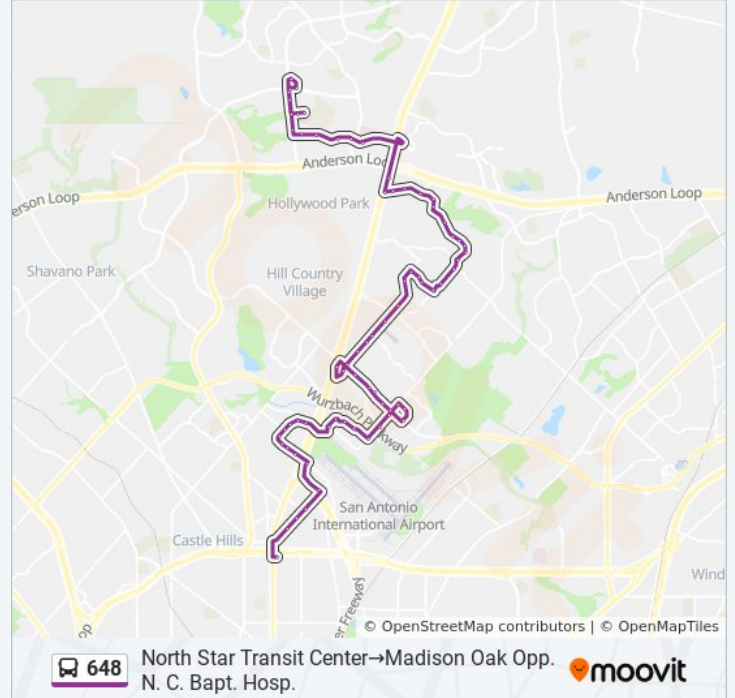

Heimer Bet Deer Mountain & Archway

Heimer Opposite Crooked Hill

Shadow Cliff & Creekside

Shadow Cliff & Elkton

Shadow Cliff & Henderson Pass

Henderson Pass & Rockaway

Henderson Pass & Thousand Oaks

Henderson Pass Btw.1000 Oaks/R Oaks

Henderson Pass at Ent To Costa Del

Henderson Pass & Canyon Ledge

Henderson Pass Btw Cyon Lg/Tkey Pt

Henderson Pass & Turkey Point

Henderson Pass & Point Oak Dr.

Henderson Pass & Rim Oak

Henderson Pass & Krugerrand

Henderson Pass Far-Side Of Gold Can

Henderson Pass at North Woods Cinem

Henderson Pass at N. Woods Shopping

Hwy 281 N Acces Rd 225' N.Of H.Pass

Hwy 281 N Access Rd Front Of H.E.B.

Sonterra Blvd Front Meth. S.O.Hosp.

Sonterra Blvd & Hardy Oak

Sonterra Blvd Betw. Meisner/Sigmard

Sonterra & Ronald Reagan

Sonterra Blvd 515' E. Stone Oak Pky

Stone Oak Pkwy Btw. Sonterra & Oak Centre

Stone Oak Parkway at Madison Oak

Stone Oak Parkway & Med Court