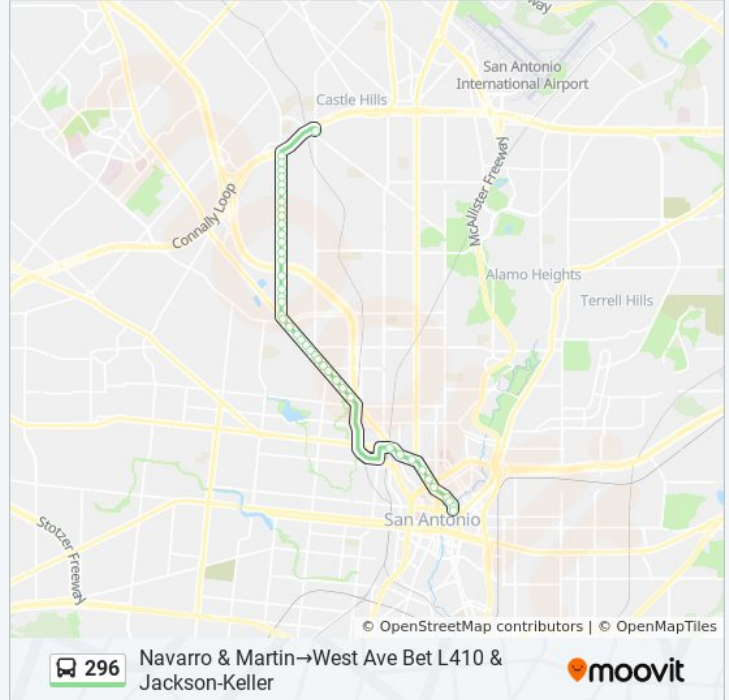

296 bus Info

Direction: Navarro & Martin→West Ave Bet L410 & Jackson-Keller

Stops: 46

Trip Duration: 29 min

Line Summary:

Fredericksburg Rd. & Mary Louise

Fredericksburg Rd. & Hilderbrand

Fredericksburg Rd. & Ridgewood

Vance Jackson & Savannah

Vance Jackson & Wayside

Vance Jackson & Basswood

Vance Jackson & Lively

Vance Jackson & Cherry Ridge

Vance Jackson & Shady Rill

Vance Jackson & Spicewood

West Ave Bet L410 & Jackson-Keller

Direction: West Ave Bet L410 & Jackson-Keller→Five Points Transfer Area - Southbound

38 stops

[VIEW LINE SCHEDULE](#)

West Ave Bet L410 & Jackson-Keller

296 bus Time Schedule

West Ave Bet L410 & Jackson-Keller→Five Points Transfer Area - Southbound Route Timetable:

Stops: 38

Trip Duration: 17 min

Line Summary:

Fredericksburg Rd. & Cincinnati

Fredericksburg Rd. Opposite Blanco

Fredericksburg Rd. & Culebra

Five Points Transfer Area - Southbound

Direction: West Ave Bet L410 & Jackson-Keller→Navarro & Martin