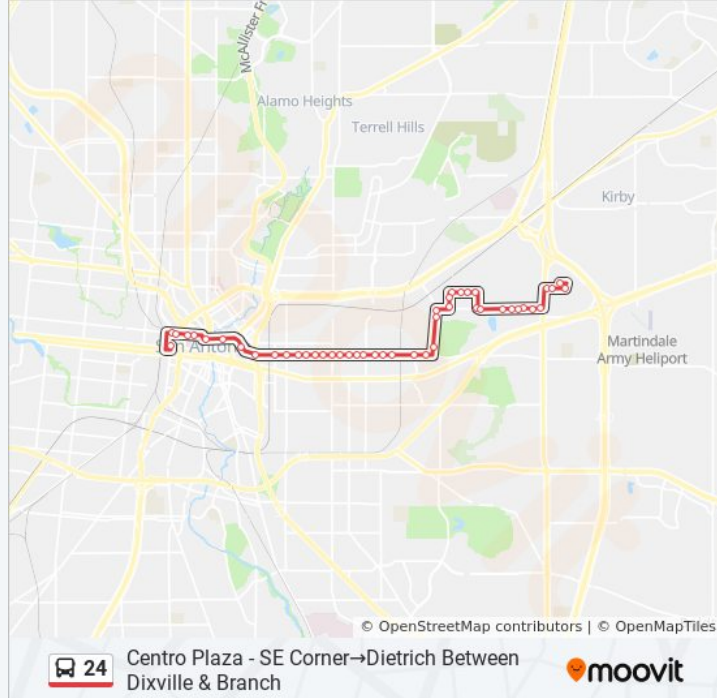

24 bus Info

Direction: Centro Plaza - SE Corner→Dietrich Between Dixville & Branch

Stops: 47

Trip Duration: 41 min

Line Summary:

Houston & Grimes

Houston & Mel Waiters Way

E. Houston & Rosary

Gembler Opposite Grubb

Gembler & Green Valley

Gembler Opposite 1235

Gembler & W.W. White Rd.

Lula Mae & W.W. White Rd.

Lula Mae & Branch

Lula Mae & Dixville

Dietrich Opposite Dixville

Dietrich Between Dixville & Branch

Direction: Dietrich Between Dixville & Branch→Centro Plaza - SE Corner

43 stops

[VIEW LINE SCHEDULE](#)

Dietrich Between Dixville & Branch

24 bus Time Schedule

Dietrich Between Dixville & Branch→Centro Plaza - SE Corner Route Timetable:

Saturday 4:19 AM - 10:10 PM

24 bus Info

Direction: Dietrich Between Dixville & Branch→Centro Plaza - SE Corner

Stops: 43

Trip Duration: 35 min

Line Summary:

E. Houston & under Ih-37

Third & Avenue E