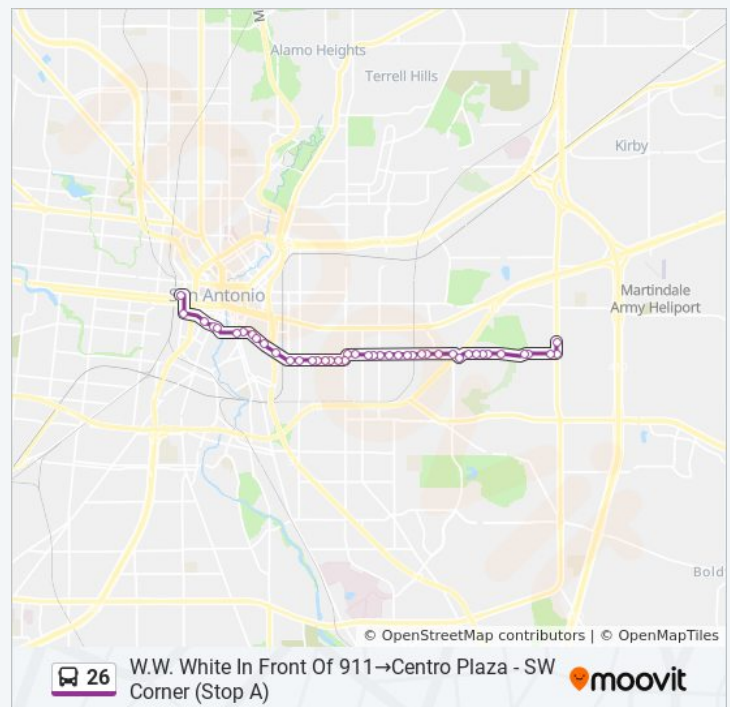

Plaza - SW Corner (Stop A)

43 stops

[VIEW LINE SCHEDULE](#)

W.W. White In Front Of 911
W.W. White Rd. & Martin Luth
Martin Luther King & Stolnet
Martin Luther King & Upland
Martin Luther King Opposite Hein
Martin Luther King Opposite Brooksd
Martin Luther King In Front Of 3423
Martin Luther King Opposite Wh
Martin Luther King & Badger
Martin Luther King Opposite Lo
Martin Luther King & Ih-10 W
Martin Luther King & Belling
Martin Luther King & Claver
Martin Luther King & Cotton
Martin Luther King In Front Of 2815
Martin Luther King at Coleman Underpass
Martin Luther King & Rosary
Martin Luther King & Mel Waiters Way
Martin Luther King & Grimes
Martin Luther King & Walters
Martin Luther King Between Fer
Martin Luther King & Meersch
Martin Luther King & Polaris
Martin Luther King & S. New
S. New Braunfels & Iowa
Iowa & Opposite St. Anthony
Iowa & Palmetto
Iowa & Piedmont
Iowa & Dreiss

W.W. White In Front Of 911→Centro Plaza - SW
Corner (Stop A) Route Timetable:

Sunday	5:17 AM - 9:59 PM
Monday	5:54 AM - 9:50 PM
Tuesday	5:54 AM - 9:50 PM
Wednesday	5:54 AM - 9:50 PM
Thursday	5:54 AM - 9:50 PM
Friday	5:54 AM - 9:50 PM
Saturday	5:20 AM - 10:04 PM

26 bus Info

Direction: W.W. White In Front Of 911→Centro Plaza - SW Corner (Stop A)

Stops: 43

Trip Duration: 29 min

Line Summary:

Iowa & Pine

Iowa & S. Hackberry

Iowa & Cherry