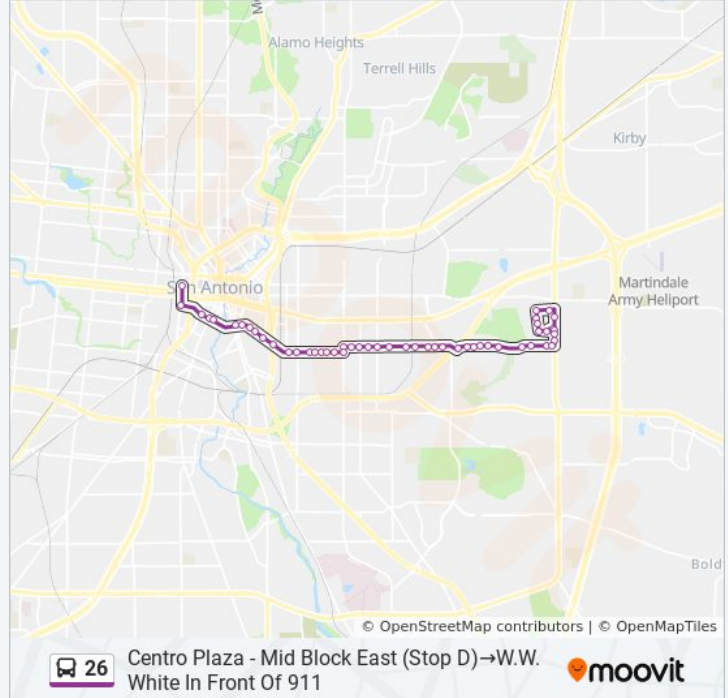

26 bus Info

Direction: Centro Plaza - Mid Block East (Stop D)→W.W. White In Front Of 911

Stops: 51

Trip Duration: 35 min

Line Summary:

Martin Luther King & Polaris
 Martin Luther King & Gevers
 Martin Luther King & Mittman
 Martin Luther King & Walters
 Martin Luther King & Clark Ave
 Martin Luther King Opposite Spring
 Martin Luther King & Robeson
 Martin Luther King & Aurelia
 Martin Luther King Opposite Spriggs
 Martin Luther King Opposite Be
 Martin Luther King & Ih-10 E
 Martin Luther King & Lone Oa
 Martin Luther King Opposite Ba
 Martin Luther King & Wheatle
 Martin Luther King & Bookert
 Martin Luther King & Brooksdale
 Martin Luther King & Hein
 Martin Luther King Opposite Up
 Martin Luther King Opposite St
 Martin Luther King & W.W. Wh
 W.W White Rd. In Front Of 1010
 W.W. White Rd. & Lavender
 W.W. White Opposite Shelburn
 Readwell Opposite Stolnet
 Readwell & Eastwood
 Eastwood & Shelburn
 Eastwood & Charcliff
 Eastwood & Algruth
 Algruth & Stolnet
 Leonidas & W.W. White
 W.W. White In Front Of 911

W.W. White In Front Of 911→Centro Plaza - SW
Corner (Stop A) Route Timetable:

Sunday	5:17 AM - 9:59 PM
Monday	5:54 AM - 9:50 PM
Tuesday	5:54 AM - 9:50 PM
Wednesday	5:54 AM - 9:50 PM
Thursday	5:54 AM - 9:50 PM
Friday	5:54 AM - 9:50 PM
Saturday	5:20 AM - 10:04 PM

26 bus Info

Direction: W.W. White In Front Of 911→Centro Plaza - SW Corner (Stop A)

Stops: 43

Trip Duration: 29 min

Line Summary:

Iowa & Pine

Iowa & S. Hackberry

Iowa & Cherry