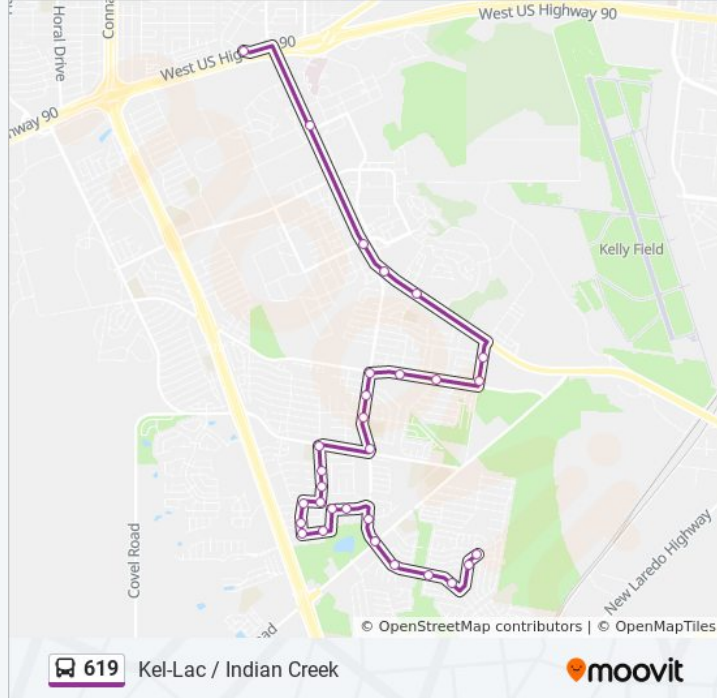

619 bus Info

Direction: Creek Bend & Sweet Maiden→Kel-Lac Transit Center

Stops: 30

Trip Duration: 23 min

Line Summary:

Five Palms & Medina Base Rd.

Medina Base Rd. & Fleethill

Medina Base & Yucca Valley

Whitewood & Medina Base Rd.

Whitewood Opposite Plumtree

S.W. Military Dr. Opposite Royalgat

S.W. Military Dr. & Five Palms

S.W. Military Dr. & Selfridge

S.W. Military Dr. & Luke Blvd.

Kel-Lac Transit Center

619 Kel-Lac / Indian Creek

Direction: Kel-Lac Transit Center → Creek Bend & Sweet Maiden

34 stops

[VIEW LINE SCHEDULE](#)

Kel-Lac Transit Center

SW Military Dr. & Luke Blvd.

SW Military Dr. & Selfridge

SW Military Dr. & Five Palms

Direction: Kel-Lac Transit Center → Creek Bend & Sweet Maiden

Stops: 34

Trip Duration: 25 min

Line Summary:

Apple Valley & Vista Valley

Vista Valley Opposite Spur Valley

Spur Valley & Indian Valley

Spur Valley & Bright Valley