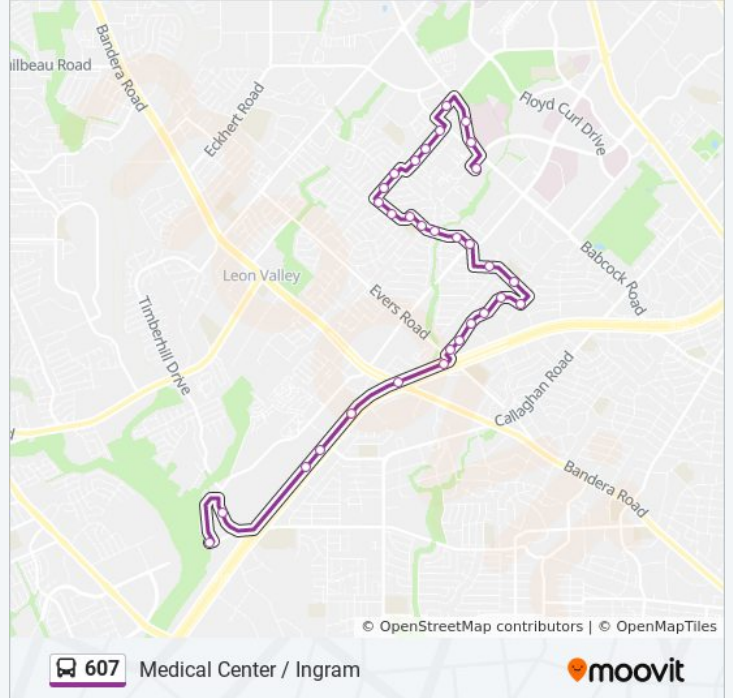

Babcock & Lamb Rd.

Stmc Transit Center

Direction: Stmc Transit Center→Ingram Transit Center

30 stops

[VIEW LINE SCHEDULE](#)

Stmc Transit Center

Babcock Opposite Lamb Rd.

Babcock Opposite Roanoke Run

Direction: Stmc Transit Center→Ingram Transit Center

Stops: 30

Trip Duration: 25 min

Line Summary:

Newcome In Front Of 5100

Cambray & Summit Parkway

Glen Ridge & New Forest

Glen Ridge In Front Of 5111

Glen Ridge & Knights Bridge

Glen Ridge In Front Of Rolling Ridg

Glen Ridge Opposite Rolling Dale

N.W. Loop 410 W Access Rd. & Ever

N.W. Loop 410w Access Rd. & Bandera

N.W. Loop 410 W Access (5827) Copper

N.W. Loop 410 W Access Rd. at 6001

N.W. Loop 410 W Access Rd. at 6045

Wurzbach & Van Cleave

Ingram Transit Center

607 bus time schedules and route maps are available in an offline PDF at moovitapp.com. Use the [Moovit App](#) to see live bus times, train schedule or subway schedule, and step-by-step directions for all public transit in San Antonio.