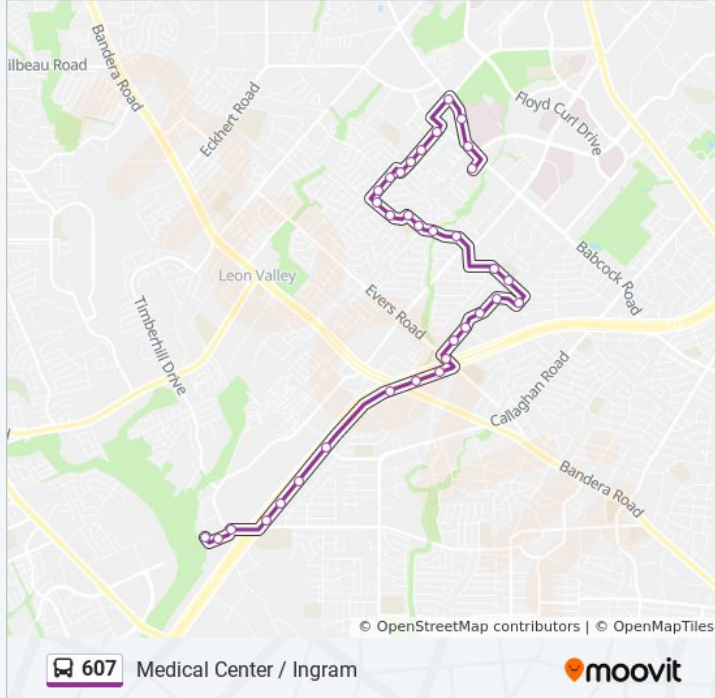

607 bus Info

Direction: Ingram Transit Center→Stmc Transit Center

Stops: 33

Trip Duration: 24 min

Line Summary:

Merzens & Edie Adams

Merzens & Cary Grant

Cary Grant & Errol Flynn

Cary Grant & Dan Duryea

George Burns & Gomer Pyle

John Wayne & Danny Kaye

Danny Kaye In Front Of 5903

Danny Kaye Opposite Shadow Glen Cir

Danny Kaye Opposite 6020

Hamilton Wolfe & Babcock

Babcock Opp. Christus Santa Rosa Hosp.

Babcock & Lamb Rd.

Stmc Transit Center

Direction: Stmc Transit Center→Ingram Transit Center

30 stops

[VIEW LINE SCHEDULE](#)

Stmc Transit Center

Babcock Opposite Lamb Rd.

Babcock Opposite Roanoke Run

Hamilton Wolfe & Acorn Ridge

Danny Kaye In Front Of 6020

Danny Kaye & Shadow Glen Circle

Danny Kaye Opposite 5903

George Burns Opposite Gomer Pyle

Cary Grant Opposite Dan Duryea

Cary Grant Opposite Errol Flynn