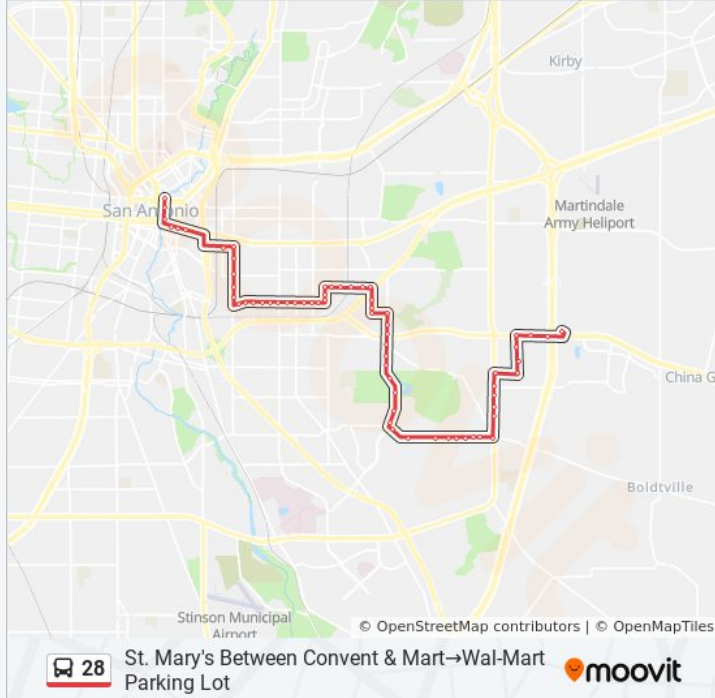

Amanda & H St.

Amanda Between I & J St.

Amanda & K St.

K St. & Pecan Valley

Pecan Valley & Drexel

Pecan Valley & Rigsby

Pecan Valley & Roland

Pecan Valley Opp. Sargent

Pecan Valley & Smallwood

Pecan Valley at District 3 Senior Center

Pecan Valley & Hiawatha

Pecan Valley Opp. Pecan Valley Circ

Pecan Valley Bet. Pecan Valley Circ

E. Southcross In Front Of 3438 (Ssa)

E. Southcross & Prestwick

E. Southcross Opp. Pecan Grove

E. Southcross & Club View

E. Southcross In Front Of 4032

E. Southcross In Front Of 4212

E. Southcross In Front Of 4302

E. Southcross Opposite 4411

E. Southcross & W.W. White Rd.

Tillie & Rigsby

Rigsby & Tucker

Rigsby & Holly Hill

Wal-Mart Parking Lot

Direction: Wal-Mart Parking Lot→Commerce & Bowie

63 stops

[VIEW LINE SCHEDULE](#)

Wal-Mart Parking Lot