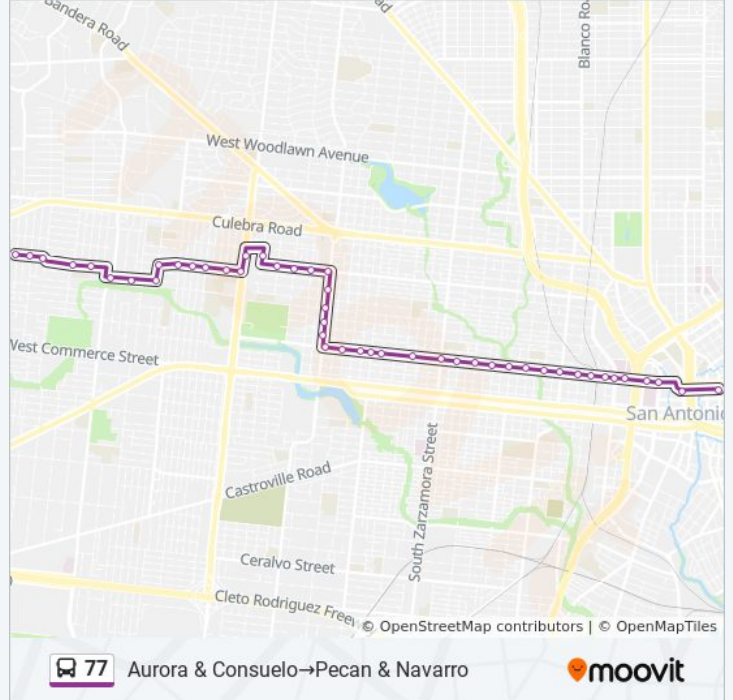

77 bus Info
Direction: Aurora & Consuelo→Pecan & Navarro
Stops: 46
Trip Duration: 32 min
Line Summary:

N.W. 24th & Delgado

N.W. 24th & Ruiz

N.W. 24th Between Leal & Perez

N.W. 24th & Morales

Martin & 24th

Martin & 22nd

Martin & Trinity

Martin & San Jacinto

Martin & Brazos

Martin & Colorado

Martin & San Marcos

Martin & Comal

Martin & Frio

Martin Opposite Leona

Martin & San Saba

Martin & Santa Rosa

Pecan & Flores

Pecan & Navarro

Direction: Martin & Navarro→Aurora & Consuelo

53 stops

[VIEW LINE SCHEDULE](#)

Martin & Navarro

Rivas & San Felipe

Thursday	5:35 AM - 9:34 PM
Friday	5:35 AM - 9:34 PM
Saturday	6:31 AM - 9:33 PM

77 bus Info

Direction: Martin & Navarro→Aurora & Consuelo

Stops: 53

Trip Duration: 33 min

Line Summary:

Rivas & San Horacio