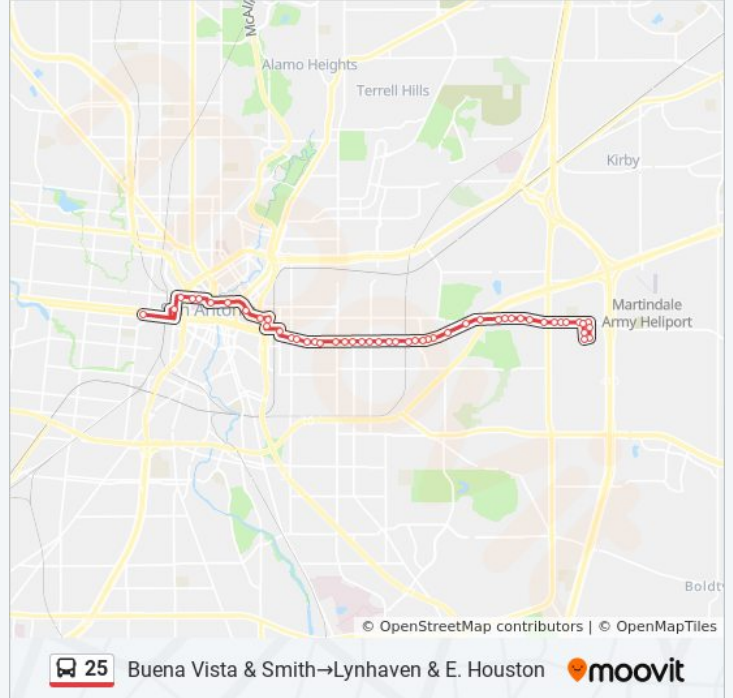

25 bus Info

Direction: Buena Vista & Smith→Lynhaven & E. Houston

Stops: 50

Trip Duration: 41 min

Line Summary:

- E. Commerce & Polaris
- E. Commerce & Gevers
- E. Commerce & Mittman
- E. Commerce & Walters
- E. Commerce & Grimes
- E. Commerce & Mel Waiters Way
- E. Commerce & Rosary
- E. Commerce Opposite Kraft
- E. Commerce & Spriggsdale
- E. Commerce Opposite Coca-Cola Pl.
- E. Commerce & Gay
- E. Commerce Between Gay & Honey
- E. Commerce & Dafoste
- E. Commerce Opp. American Red Cross
- E. Houston Bet. E. Commerce & Ih-
- E. Houston & Noblewood
- E. Houston Opposite 4129
- E. Houston & Upland
- E. Houston & Roark
- E. Houston & Eastwood
- E. Houston & Kenmar
- E. Houston at Peace Lutheran Church
- E. Houston & Whispering Creek
- E. Houston In Front Of Jeff Davis -
- E. Houston & Flora Mae
- E. Houston & Estate
- Estate & Frostwood
- Glenbrook & Waycross
- Waycross & Lynhaven
- Lynhaven & Melvin
- Lynhaven & E. Houston

Way View

52 stops

[VIEW LINE SCHEDULE](#)

Buena Vista & Smith
Centro Plaza - Mid Block South
Martin & Frio
Martin Opposite Leona
Martin & San Saba
Martin & Santa Rosa
Pecan & Flores
Pecan & Navarro
Third & Avenue E
E Houston & under Ih-37
Chestnut & E. Houston
Chestnut Between Crockett & Cente
Cherry & E. Commerce
E. Commerce & S. Hackberry
E. Commerce & Olive
E. Commerce In Front Of 1730
E. Commerce & Piedmont
E. Commerce & Palmetto
E. Commerce & S. New Braunfels
E. Commerce & Polaris
E. Commerce & Gevers
E. Commerce & Mittman
E. Commerce & Walters
E. Commerce & Grimes
E. Commerce & Mel Waiters Way
E. Commerce & Rosary
E. Commerce Opposite Kraft
E. Commerce & Spriggsdale
E. Commerce Opposite Coca-Cola Pl.
E. Commerce & Gay