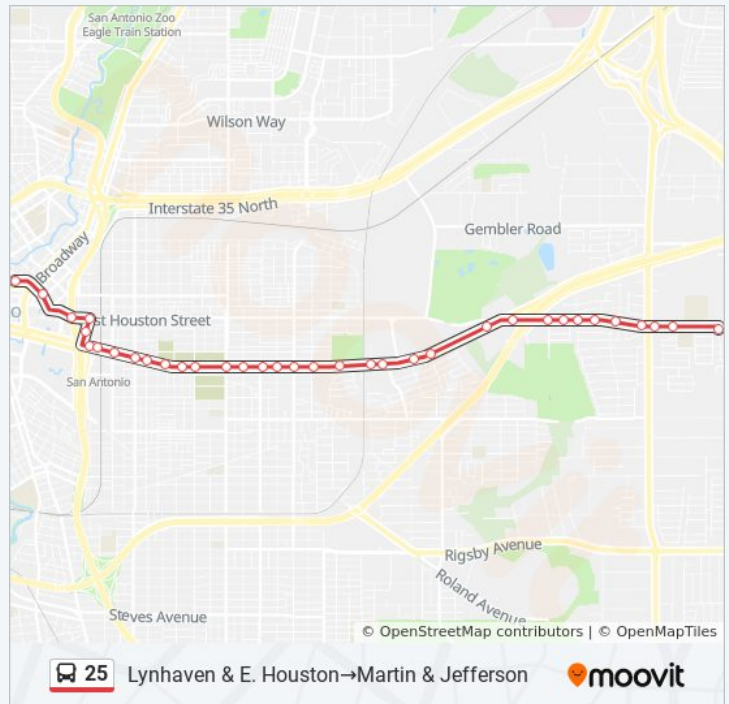

Direction: Lynhaven & E. Houston → Martin & Jefferson

35 stops

[VIEW LINE SCHEDULE](#)

Lynhaven & E. Houston
 E. Houston Opposite Whispering Cree
 E. Houston & W.W. White
 E. Houston Opposite Kenmar
 E. Houston & Highway
 E. Houston & Roark
 E. Houston & Upland

- E. Houston In Front Of 4139
- E. Houston Opposite Noblewood
- E. Houston Bet. Ih-10 & E. Commer
- E. Commerce at American Red Cross
- E. Commerce Opposite Honey
- E. Commerce Opposite Gay
- E. Commerce Opposite Spriggsdale
- E. Commerce & Kraft
- E. Commerce Between Garcia & Mel Waiters Way
- E. Commerce & Grimes
- E. Commerce & Walters
- E. Commerce & Mittman
- E. Commerce & Gevers
- E. Commerce & Polaris
- E. Commerce & N. New Braunfels
- E. Commerce & Palmetto
- E. Commerce Opposite Piedmont
- E. Commerce Btwn Monumental & Pine
- E. Commerce & Olive
- E. Commerce & S. Hackberry
- E. Commerce & Cherry
- E. Commerce & Hoefgen
- E. Commerce Opposite Sycamore
- Chestnut @ Ellis Alley Park & Ride
- Chestnut & Houston
- E. Houston & under Ih-37
- Third & Avenue E
- Martin & Jefferson

25 bus Info

Direction: Lynhaven & E. Houston→Martin & Jefferson

Stops: 35

Trip Duration: 22 min

Line Summary:

Direction: Royal View & Way View→Martin & Jefferson

48 stops

[VIEW LINE SCHEDULE](#)

25 bus Time Schedule

Royal View & Way View→Martin & Jefferson Route Timetable:

Sunday

Not Operational

Royal View & Way View

Lawn View Opposite Tree View

Tree View Opposite 5839

Tree View & Regal View