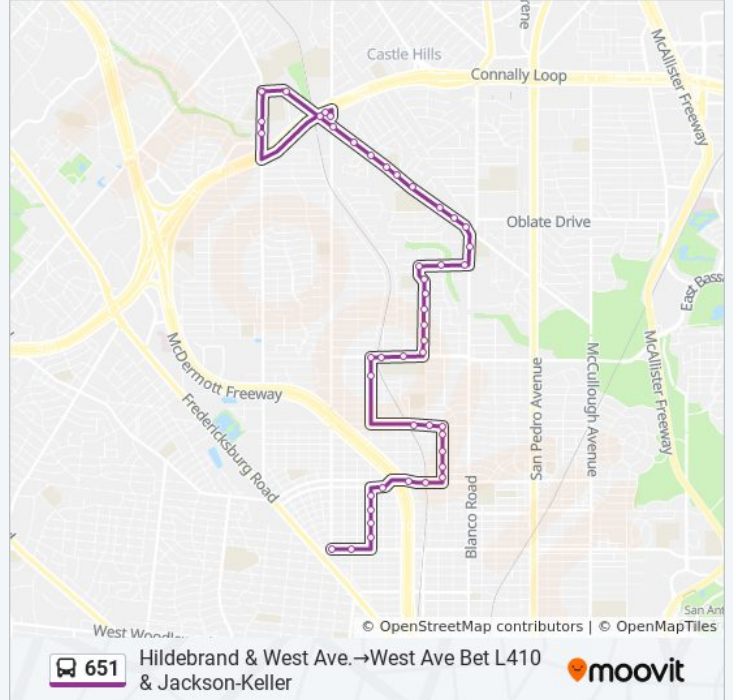

Direction: Hildebrand & West Ave. → West Ave Bet L410 & Jackson-Keller

49 stops

[VIEW LINE SCHEDULE](#)

- Hildebrand & West Ave.
- Hildebrand & Brad
- Neer & Ridgewood
- Neer & Pasadena
- Neer & Santa Anna
- Neer & Sacramento
- Olmos & Santa Paula
- Fresno & Ih-10 W Access Rd.
- Fresno & Sprr Tracks
- Michigan Bet. Fresno & Edison
- Michigan & Lee Hall
- Michigan & Clower
- Michigan & Wildwood
- Michigan & Mariposa
- Mariposa & Capitol
- Warner Ave & Thorain Blvd
- Olympia & Alhambra
- El Monte & St Paula
- Neer & La Manda
- Neer & Basse

651 bus Info

Direction: Hildebrand & West Ave. → West Ave Bet L410 & Jackson-Keller

Stops: 49

Trip Duration: 30 min

Line Summary:

- Basse Opposite Olympia
- Basse Opposite Rose Hill
- Allena Bet. Basse & Laurelwood
- Allena & Gen. Krueger
- Allena & Weizmann
- Allena & Burwood
- Allena & Marchmont
- Allena & Gilbert
- Allena & Dresden
- Dresden & Brookview
- Dresden Bet. Scotland & Blanco
- Blanco Front Of Nimitz Mid. School
- Jackson-Keller In Front Of 1005
- Jackson-Keller In Front Of 1015
- Jackson-Keller Opposite Viewridge
- Jackson-Keller/Castle Terr. Apts.
- Jackson-Keller & Cotillion
- Jackson-Keller In Front Of 1601
- Jackson-Keller & Shalimar
- Jackson-Keller & Gladiola
- Jackson-Keller & West Ave.
- Jackson-Keller & Loop 410
- Jackson Keller Opp Speedway St.
- Jackson Keller & Vance Jackson
- Vance Jackson Opposite Jackson Kell
- Vance Jackson & Kerrybrook
- Vance Jackson Between Kerrybrook An
- Loop 410 E. Access Rd. & West Ave.
- West Ave Bet L410 & Jackson-Keller

Direction: West Ave Bet L410 & Jackson-Keller→Hildebrand & West Ave.

48 stops

[VIEW LINE SCHEDULE](#)

651 bus Time Schedule

West Ave Bet L410 & Jackson-Keller→Hildebrand & West Ave. Route Timetable:

West Ave Bet L410 & Jackson-Keller

Direction: West Ave Bet L410 & Jackson-Keller→Hildebrand & West Ave.

Stops: 48

Trip Duration: 27 min

Line Summary:

Michigan & Lee Hall

Michigan & Fresno

Fresno Opposite Capitol (Sprr)

Fresno & Ih-10 W Access Rd.