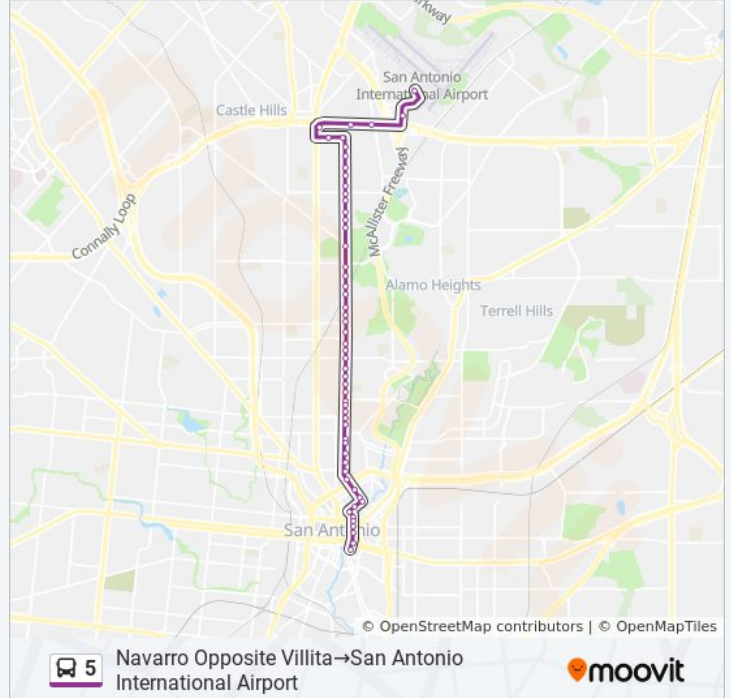

(1) Navarro Opposite Villita→San Antonio International Airport: 4:40 AM - 9:34 PM(2) North Star Transit Center→St. Mary's & Pecan: 5:56 AM(3) San Antonio International Airport→St. Mary's & Commerce: 10:37 PM(4) San Antonio International Airport→St. Mary's & Pecan: 5:15 AM - 9:37 PM

Use the Moovit App to find the closest 5 bus station near you and find out when is the next 5 bus arriving.

Direction: Navarro Opposite Villita→San Antonio International Airport
 55 stops
[VIEW LINE SCHEDULE](#)

5 bus Info
Direction: Navarro Opposite Villita→San Antonio International Airport
Stops: 55
Trip Duration: 41 min
Line Summary:

- Navarro Opposite Villita
- Navarro & Commerce
- Navarro & Houston
- Navarro Between Travis & Pecan
- Navarro & Martin
- Navarro & Auditorium Circle
- Navarro & N. St. Mary's
- N. St. Mary's & Lexington
- N. St. Mary's & Mccullough
- Mccullough & Augusta
- Mccullough & Camden
- Mccullough & Euclid
- Mccullough & Brooklyn
- Mccullough & Evergreen
- Mccullough & Myrtle
- Mccullough & Dewey
- Mccullough & Ashby
- Mccullough & Russell
- Mccullough & Woodlawn

Loop 410 E Access Rd & Jones Malt

Airport Blvd. & Northern Blvd.

San Antonio International Airport

Direction: North Star Transit Center→St. Mary's & Pecan

46 stops

[VIEW LINE SCHEDULE](#)

North Star Transit Center