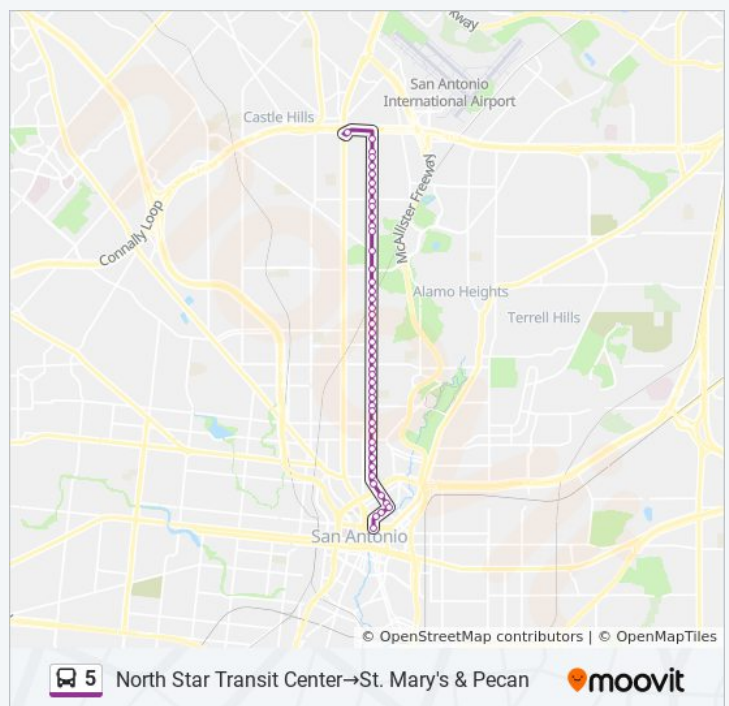

Use the Moovit App to find the closest 5 bus station near you and find out when is the next 5 bus arriving.

Direction: Navarro Opposite Villita→San Antonio International Airport
 55 stops
[VIEW LINE SCHEDULE](#)

Loop 410 E Access Rd & Jones Malt

Airport Blvd. & Northern Blvd.

San Antonio International Airport

Direction: North Star Transit Center→St. Mary's & Pecan

46 stops

[VIEW LINE SCHEDULE](#)

North Star Transit Center

5 bus Info

Direction: North Star Transit Center→St. Mary's & Pecan

Stops: 46

Trip Duration: 24 min

Line Summary:

Mccullough & Rosewood

Mccullough & Hollywood

Mccullough & Elsmere

Mccullough & N. St. Mary's

N. St. Mary's & Lexington

N. St. Mary's & Navarro

St. Mary's & Pecan

St. Mary's & Commerce

Direction: San Antonio International Airport→St. Mary's & Pecan

50 stops

[VIEW LINE SCHEDULE](#)