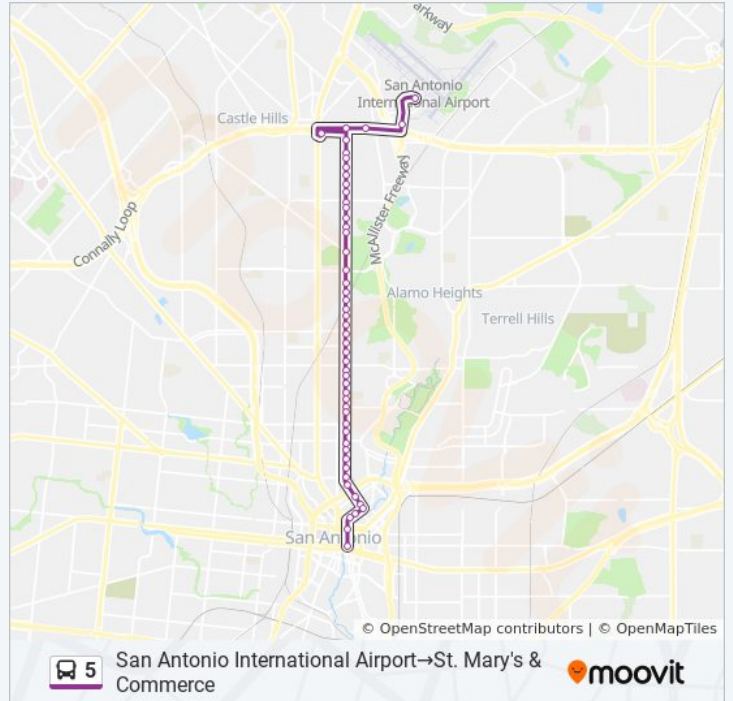

Use the Moovit App to find the closest 5 bus station near you and find out when is the next 5 bus arriving.

Direction: Navarro Opposite Villita→San Antonio International Airport
 55 stops
[VIEW LINE SCHEDULE](#)

Mccullough & Melrose

Mccullough & Ridgewood

Mccullough & Rosewood

Mccullough & Hollywood

Mccullough & Elsmere

Mccullough & E. Kings Hwy.

Mccullough & Summit

Mccullough & Mulberry

Mccullough & Huisache

Mccullough & Woodlawn

Mccullough & Russell

Mccullough & Ashby

Mccullough & Dewey

Mccullough & Myrtle

Direction: San Antonio International Airport→St.

Mary's & Commerce

Stops: 51

Trip Duration: 35 min

Line Summary:

Mccullough & Evergreen

Mccullough & Cypress

Mccullough & Euclid

Mccullough & Camden

Mccullough & Augusta