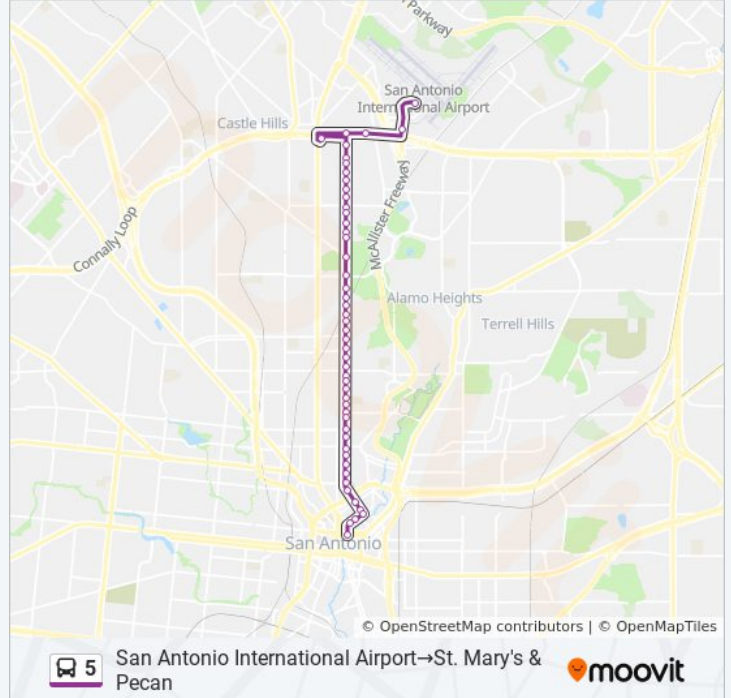

Mccullough & Basse

Mccullough & Contour Dr. (El Mont

Mccullough & Hermine

Mccullough & Mandalay

Mccullough Opposite Wildwood

Mccullough & Joy

Mccullough & Horace

Mccullough & Odell

Mccullough & Earl

Mccullough & Melrose

Mccullough & Ridgewood

Mccullough & Rosewood

Mccullough & Hollywood

Mccullough & Elsmere

Mccullough & E. Kings Hwy.

Mccullough & Summit

Mccullough & Mulberry

Mccullough & Huisache

Mccullough & Woodlawn

Mccullough & Russell

Mccullough & Ashby

Mccullough & Dewey

Mccullough & Myrtle

Mccullough & Evergreen

Mccullough & Cypress

Mccullough & Euclid

Mccullough & Camden

Mccullough & Augusta

Mccullough & N. St. Mary's

N. St. Mary's & Lexington

N. St. Mary's & Navarro

St. Mary's & Pecan