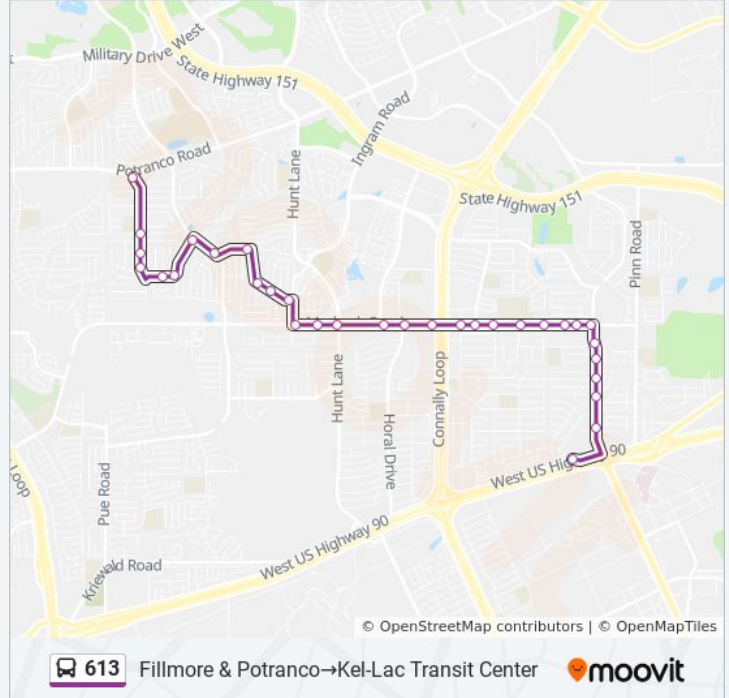

613 bus Info

Direction: Fillmore & Potranco→Kel-Lac Transit Center

Stops: 30

Trip Duration: 22 min

Line Summary:

Marbach & Rawhide

Marbach & Westedge

Marbach Opposite 7203

Marbach & W. Military Dr.

W. Military Dr. & Remuda

W. Military Dr. & Westlawn

W. Military Dr. & Westshire

W. Military Dr. & Westoak

W. Military Dr. & Westfield

Kel-Lac Transit Center

Direction: Kel-Lac Transit Center→Fillmore & Potranco

27 stops

[VIEW LINE SCHEDULE](#)

Kel-Lac Transit Center

W. Military Dr. Opposite Westbriar

W. Military Dr. & Westshire

W. Military Dr. & Westlawn

W. Military Dr. In Front Of Marbach

Marbach & Westedge

Marbach Opposite Rawhide

Marbach Opposite Wrangler

Marbach & Meadow Way

Marbach In Front Of 8103 (Pep Boys)

Marbach In Front Of Heb Plus

Marbach In Front Of 8231 (H.E.B.)

Marbach & Cable Ranch Rd.

Marbach & Hunt Lane