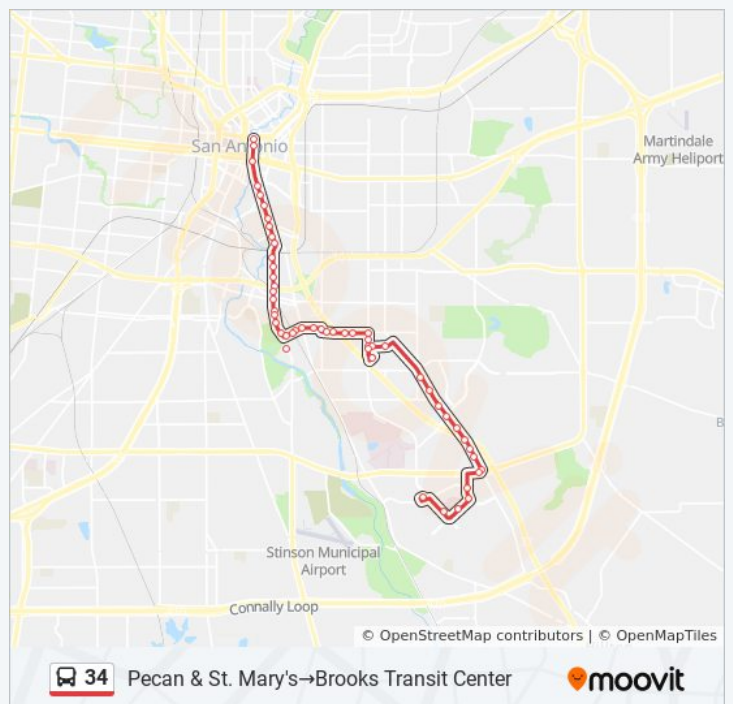

34 bus Info

Direction: McCreless Market Place East Side→Navarro Opposite Villita

Stops: 32

Trip Duration: 19 min

Line Summary:

S. St. Mary's & Cesar Chavez Blvd

S. St. Mary's Btwn. Cesar Chavez & Arciniega

S.St.Mary's & Nueva

Navarro Opposite Villita

Direction: Pecan & St. Mary's→Brooks Transit Center

56 stops

[VIEW LINE SCHEDULE](#)

Pecan & St. Mary's

St. Mary's Between Travis & Houston

St Marys Bet. Market & Villita

S. St. Mary's & King William

Lighthouse For the Blind

Eads & Roosevelt

Lighthouse/Blind Annex @ Eads

Eads & Naylor

34 bus Time Schedule

Pecan & St. Mary's→Brooks Transit Center Route
Timetable:

Sunday	5:05 AM - 9:20 PM
Monday	4:35 AM - 9:35 PM
Tuesday	4:35 AM - 9:35 PM
Wednesday	4:35 AM - 9:35 PM
Thursday	4:35 AM - 9:35 PM
Friday	4:35 AM - 9:35 PM
Saturday	5:20 AM - 9:50 PM

34 bus Info

Direction: Pecan & St. Mary's→Brooks Transit Center

Stops: 56

Trip Duration: 46 min

Line Summary:

Eads & S. Presa

Fair Ave. In Front Of 330

Fair Ave. & Ih-37 S Access Rd.