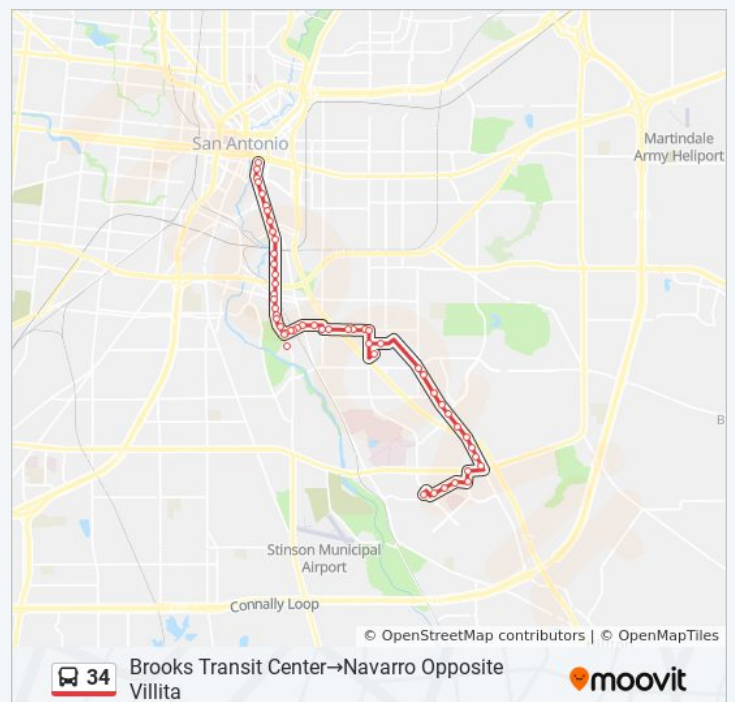

Navarro & Commerce

Navarro & Houston

Navarro Between Travis & Pecan

Direction: Brooks Transit Center→Navarro Opposite Villita

57 stops

[VIEW LINE SCHEDULE](#)

Brooks Transit Center

Sidney Brooks & Bda Crossing

Goliad & Pennystone

Goliad & Cravens

Ada & Goliad

Ada & Gevers

Ada In Front Of 1011

34 bus Time Schedule

Brooks Transit Center→Navarro Opposite Villita
Route Timetable:

Sunday	5:06 AM - 9:35 PM
Monday	4:53 AM - 9:59 PM
Tuesday	4:53 AM - 9:59 PM
Wednesday	4:53 AM - 9:59 PM
Thursday	4:53 AM - 9:59 PM
Friday	4:53 AM - 9:59 PM
Saturday	5:54 AM - 9:42 PM

34 bus Info

Direction: Brooks Transit Center→Navarro Opposite Villita

Stops: 57

Trip Duration: 41 min

Line Summary:

Brooks Transit Center→Navarro Opposite Villita

Mccreless Market Place East Side

S. New Braunfels & Ada

S. New Braunfels & Fair

Fair Ave. & Broadbent

Fair Ave. & S. Palmetto

Fair Ave. & Piedmont

Fair & Ih37 Access Rd

Fair Ave. & S. Hackberry

Eads & Naylor

Lighthouse/Blind Annex @ Eads