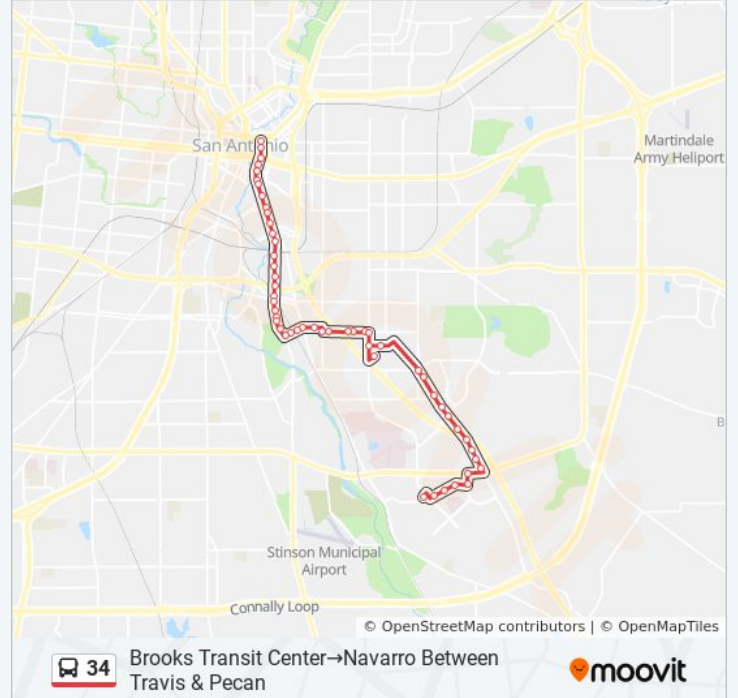

Fair Ave. & S. Hackberry

Eads & Naylor

Eads Between Rr Tracks & Whiting

Eads & Roosevelt

Roosevelt & Wharton

Roosevelt & Hansford

Roosevelt & School St.

Roosevelt Opposite Benita

Roosevelt & Kirkpatrick

Roosevelt & Steves

Roosevelt Between Mckinley & Wilkens

Roosevelt & Highland

Roosevelt & Grove

S. St. Mary's & Mission Rd.

S. St. Mary's & Lotus

S. St. Mary's & Carolina

S. St. Mary's & Claudia

S. St. Mary's Opposite Stieren

S. St. Mary's & Pereida

S St. Mary's & Alamo

S. St. Mary's & Cesar Chavez Blvd

S. St. Mary's Btwn. Cesar Chavez & Arciniega

S.St.Mary's & Nueva

Navarro Opposite Villita

Navarro & Commerce

Navarro & Houston

Navarro Between Travis & Pecan

Direction: Brooks Transit Center→Navarro Opposite Villita

57 stops

[VIEW LINE SCHEDULE](#)

Brooks Transit Center

Sidney Brooks & Bda Crossing