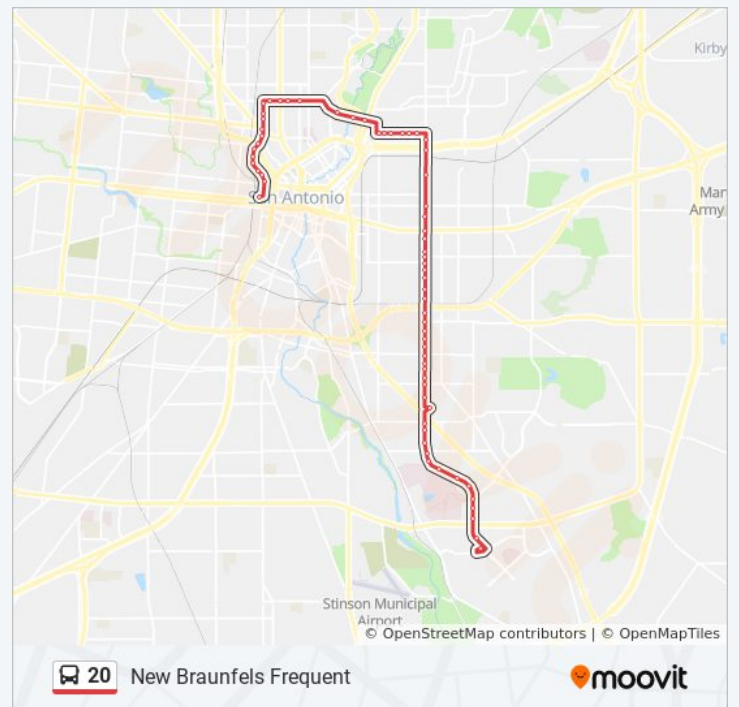

S. New Braunfels & Dilworth

S. New Braunfels & Martin Luther King

S. New Braunfels & Nevada

S. New Braunfels & Hedges

S. New Braunfels & E. Commerce

N. New Braunfels & Center St.

N. New Braunfels & E. Houston

N. New Braunfels & Nolan

N. New Braunfels & Hays

N. New Braunfels Between Gabriel & Burleson

N. New Braunfels & N. Pan AM

N. New Braunfels & Mason

Carson & Spofford

Carson & Palmetto

Carson & Muncey
Carson & N. Hackberry
Austin & Grayson
Josephine & N. Alamo
Josephine & Ave. B
Josephine & Isleta
Josephine Btwn. Euclid & Polk
N. St. Mary's Between Josephine & Ashby
Ashby & Gillespie
Ashby & Mccullough
Ashby & N. Main
Ashby & Belknap
Ashby & San Pedro
Ashby Opp. San Pedro Park Entrance
N. Flores & Hess
N. Flores & Hickman
N. Flores Opposite Myrtle
N Flores & Fredericksburg
N. Laredo & Lombrano
N. Laredo & Ih-10 W (Cypress)
Frio & Rivas
Frio Btwn. Arbor & Delgado
Frio & Ruiz
Frio & Haven For Hope Way
Frio & Medina
Frio & Martin
Centro Plaza - SW Corner (Stop A)

Direction: Centro Plaza - SW Corner (Stop A)→Brooks Transit Center

72 stops

[VIEW LINE SCHEDULE](#)

Centro Plaza - SW Corner (Stop A)

20 bus Time Schedule

Centro Plaza - SW Corner (Stop A)→Brooks Transit Center Route Timetable:

Sunday	4:36 AM - 9:46 PM
Monday	4:50 AM - 9:24 PM
Tuesday	4:50 AM - 9:24 PM

Frio & Martin
Frio & Perez
Frio Opposite Leal
Frio Between Arbor & Delgado
Frio Opposite Rivas

N. Laredo Opposite Lombrano

N Flores & Fredericksburg