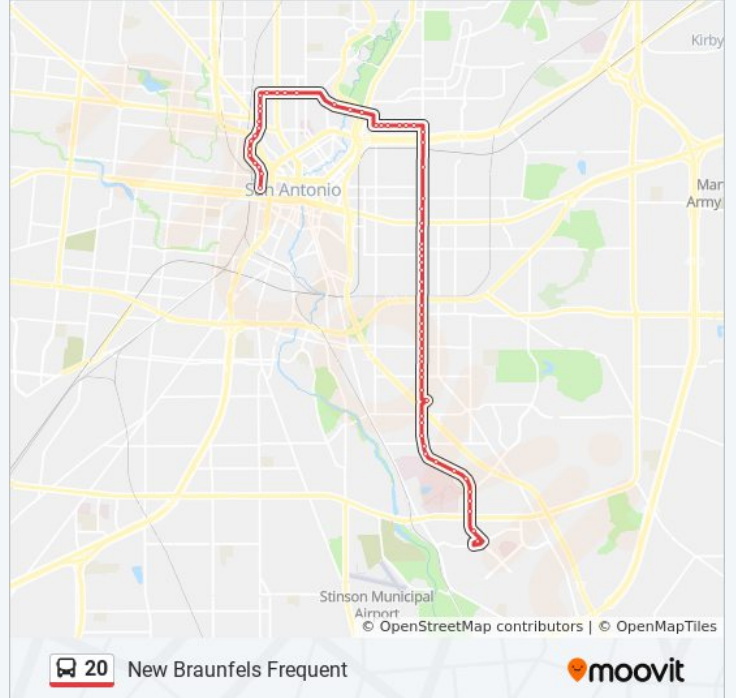

New Braunfels Frequent

Get The App

The 20 bus line (New Braunfels Frequent) has 3 routes. For regular weekdays, their operation hours are:
 (1) Brooks Transit Center→Centro Plaza - Mid Block East (Stop D): 4:25 AM - 10:10 PM
 (2) Brooks Transit Center→Centro Plaza - SW Corner (Stop A): 5:44 AM - 5:03 PM
 (3) Centro Plaza - SW Corner (Stop A)→Brooks Transit Center: 4:50 AM - 9:24 PM

Use the Moovit App to find the closest 20 bus station near you and find out when is the next 20 bus arriving.

Direction: Brooks Transit Center→Centro Plaza - Mid Block East (Stop D)

70 stops

[VIEW LINE SCHEDULE](#)

20 bus Info

Direction: Brooks Transit Center→Centro Plaza - Mid Block East (Stop D)

Stops: 70

Trip Duration: 54 min

Line Summary:

S. New Braunfels & Steves
S. New Braunfels & Mckinley
S. New Braunfels & Bailey
S. New Braunfels & Highland
S. New Braunfels & Rigsby
S. New Braunfels & Drexel
S. New Braunfels & Essex
S. New Braunfels & Porter
S. New Braunfels & Aransas
S. New Braunfels & Nelson
S. New Braunfels & Dilworth
S. New Braunfels & Martin Luther King
S. New Braunfels & Nevada
S. New Braunfels & Hedges
S. New Braunfels & E. Commerce
N. New Braunfels & Center St.
N. New Braunfels & E. Houston
N. New Braunfels & Nolan
N. New Braunfels & Hays
N. New Braunfels Between Gabriel & Burtleson
N. New Braunfels & N. Pan AM
N. New Braunfels & Mason
Carson & Spofford
Carson & Palmetto
Carson & Muncey
Carson & N. Hackberry
Austin & Grayson
Josephine & N. Alamo
Josephine & Ave. B
Josephine & Isleta
Josephine Btwn. Euclid & Polk
N. St. Mary's Between Josephine & Ashby
Ashby & Gillespie

Frio & Martin

Centro Plaza - Mid Block East (Stop D)

Direction: Brooks Transit Center→Centro Plaza - SW Corner (Stop A)

70 stops

[VIEW LINE SCHEDULE](#)

Brooks Transit Center

New Braunfels Between Sidney Brooks & SE Military