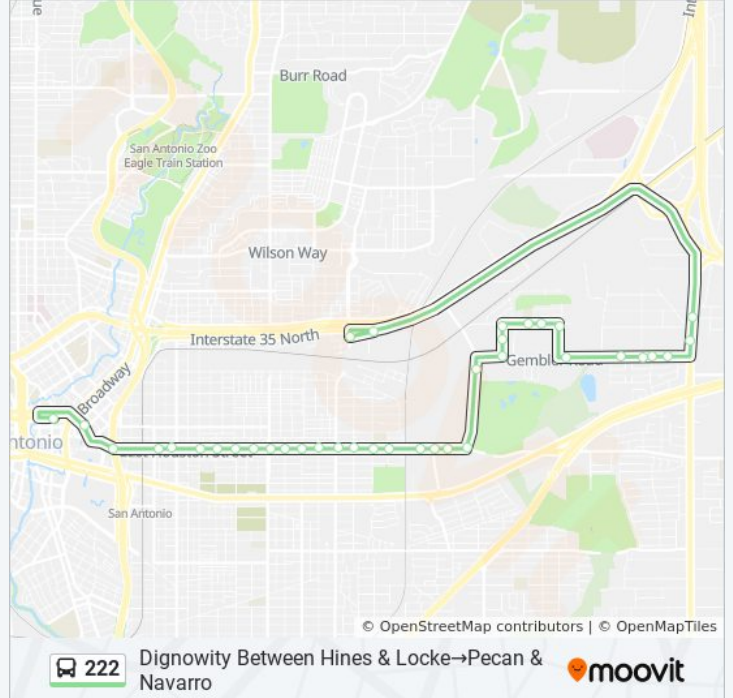

**222 bus Info**

**Direction:** Dignowity Between Hines & Locke→Pecan & Navarro

**Stops:** 37

**Trip Duration:** 31 min

**Line Summary:**

- E. Houston & Rosary
- E. Houston & Mel Waiters Way
- Houston & Grimes
- Houston St. & Walters
- E. Houston & Mittman
- E. Houston & Gevers
- E. Houston & Polaris
- E. Houston & N. New Braunfels
- E. Houston & St. James
- E. Houston & Palmetto
- E. Houston & Monumental
- E. Houston & Pine
- Houston & N. Hackberry
- E. Houston Between Mesquite & Che
- E. Houston & under Ih-37
- Third & Avenue E
- Pecan & Navarro

**Direction: Pecan & Navarro → Dignowity Between Hines & Locke**

15 stops

[VIEW LINE SCHEDULE](#)

- Pecan & Navarro
- Alamo Btwn 3rd St. & 4th St.
- Alamo & Mccullough
- Nolan Between Live Oak & Chestnut
- Nolan & Cherry
- Nolan & N. Hackberry
- Nolan & Pine
- Pine & Hays
- Hays & Palmetto
- Hays & N. New Braunfels
- Hays & Lockhart

**222 bus Time Schedule**

Pecan & Navarro → Dignowity Between Hines & Locke Route Timetable:

Sunday	12:30 AM - 11:30 PM
Monday	12:30 AM - 11:30 PM
Tuesday	12:30 AM - 11:30 PM
Wednesday	12:30 AM - 11:30 PM
Thursday	12:30 AM - 11:30 PM
Friday	12:30 AM - 11:30 PM
Saturday	12:30 AM - 11:30 PM

**222 bus Info**

**Direction:** Pecan & Navarro → Dignowity Between Hines & Locke

**Stops:** 15

**Trip Duration:** 14 min

**Line Summary:**