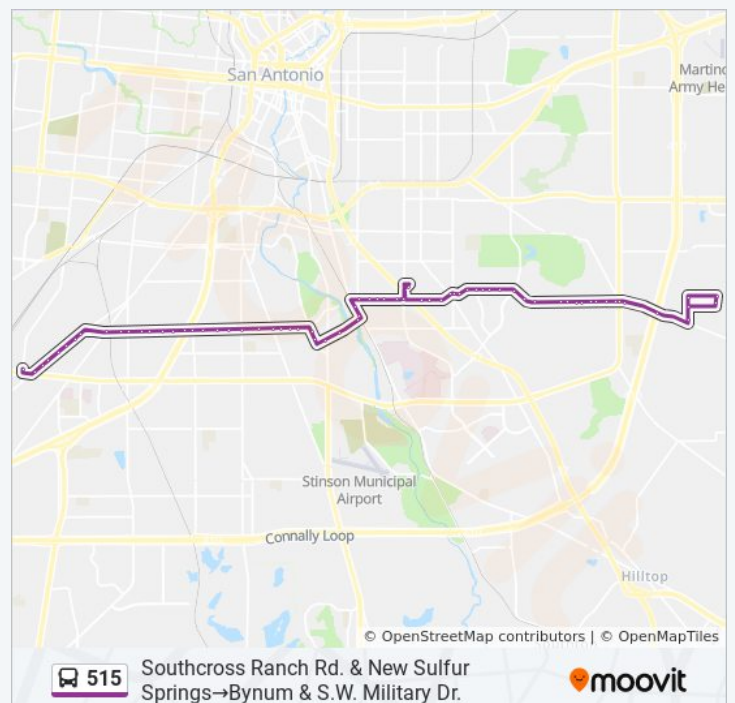

[VIEW LINE SCHEDULE](#)

Southcross Ranch Rd. & New Sulfur Springs

Southcross Ranch Rd. & Firestar Trl.

Southcross Ranch Rd. & Copperhead Ln.

Copperhead Ln. & Ranch Rd.

E. Ranch Rd. & Elkhunter Trl.

Firestar Trl. & Southcross Ranch Rd.

Southcross Ranch Rd. & New Sulfur Springs

E. Southcross under Loop 410 Overpass

E. Southcross Opposite 4626

E. Southcross & W.W.White Rd.

E. Southcross & W.W.White Rd

E. Southcross Opp. Southeast Dr.

E. Southcross & Gittinger

E. Southcross In Front Of 4243

E. Southcross Opposite 4032

E. Southcross & Club View

Southcross In Front Of 3875

E. Southcross & Pecan Grove

E. Southcross Opposite Prestwick

E. Southcross Opposite Ferrington

E. Southcross & Pecan Valley

E. Southcross & Stringfellow

E. Southcross & Kellis

E. Southcross & Rock Glen

E. Southcross & Dollarhide

E. Southcross In Front Of 3039

E. Southcross & Meeks

E. Southcross & Clark

E. Southcross & Goliad

515 bus Time Schedule

Southcross Ranch Rd. & New Sulfur Springs→Bynum & S.W. Military Dr. Route

Timetable:

Sunday	6:00 AM - 11:07 AM
Monday	6:00 AM - 11:30 AM
Tuesday	6:00 AM - 11:30 AM
Wednesday	6:00 AM - 11:30 AM
Thursday	6:00 AM - 11:30 AM
Friday	6:00 AM - 11:30 AM
Saturday	6:00 AM - 11:07 AM

515 bus Info

Direction: Southcross Ranch Rd. & New Sulfur Springs→Bynum & S.W. Military Dr.

Stops: 72

Trip Duration: 54 min

Line Summary: