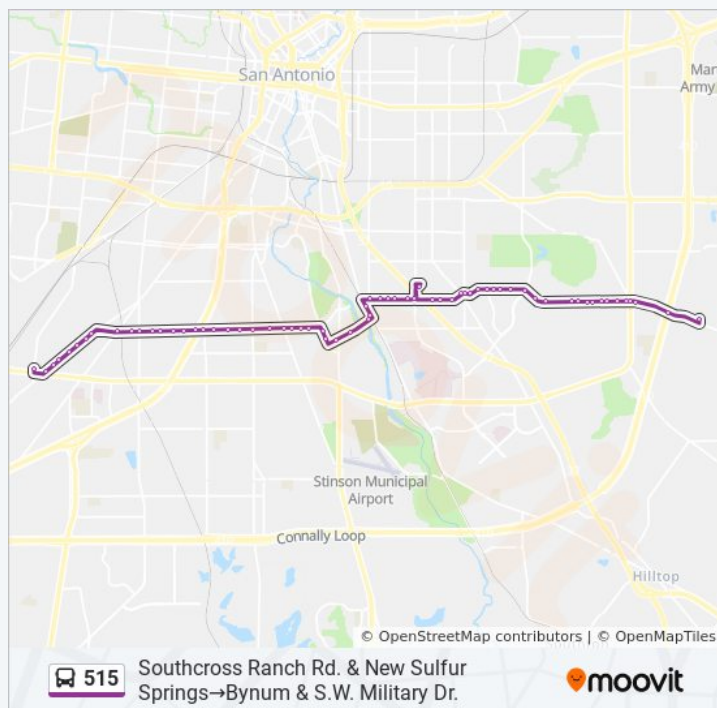

Saturday 12:09 PM - 7:07 PM

515 bus Info

Direction: Southcross Ranch Rd. & New Sulfur Springs→Bynum & S.W. Military Dr.

Stops: 66

Trip Duration: 50 min

Line Summary:

E. Southcross & S. Hackberry

S. Presa & Hermitage

Vfw Blvd. & Riverside Dr.

Vfw Blvd. & Padre Dr.

White Ave. & Roosevelt Ave.

Mission Rd. Opposite Barret Ave.

Mission Rd. & E. Southcross

E. Southcross & Curtis

E. Southcross & Trenton

E. Southcross & Webster