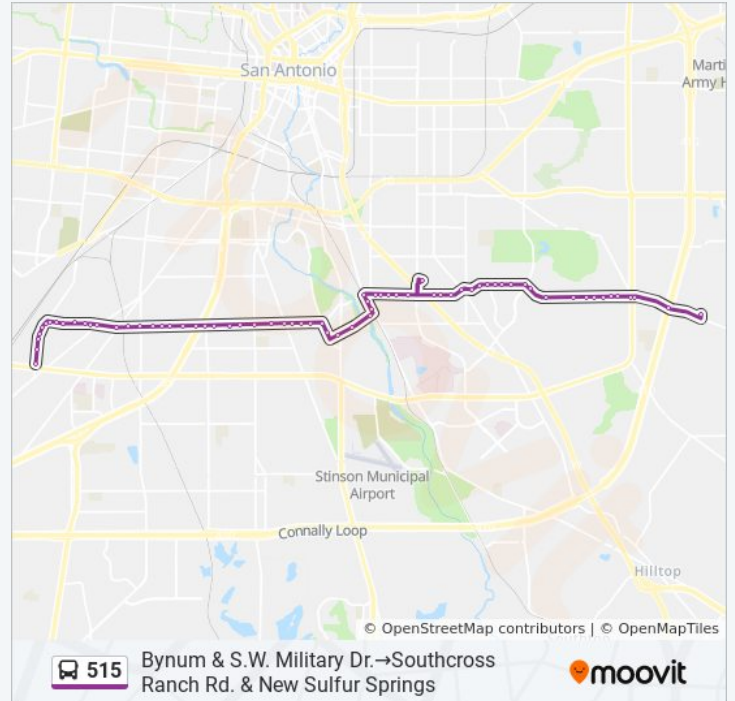

515 bus Info

- W. Southcross & Somerset
- W. Southcross & Priscilla
- W. Southcross & S. Zarzamora
- W. Southcross & Packard
- W. Southcross & Lenard
- W. Southcross & Huron
- W. Southcross & Shelby
- W. Southcross & Buffalo
- W. Southcross & Commercial
- W. Southcross & Noble
- W. Southcross & Tupper
- W. Southcross & Tabor
- W. Southcross & Pleasanton
- E. Southcross Btwn. Pleasanton & Flores
- E. Southcross & S. Flores
- E. Southcross Opposite Webster
- E. Southcross & Trenton
- E. Southcross & Curtis
- E. Southcross & Mission Rd.
- Mission Rd. & Barret Ave.
- White Ave. & Roosevelt Ave.
- Vfw Blvd. & Padre Dr.
- Vfw Blvd. & Riverside Dr.
- S. Presa & Hermitage
- S. Presa & E. Southcross
- E. Southcross Btwn. Wilis & Merrimac
- E. Southcross & Merrimac
- E. Southcross & Brundage
- E. Southcross & Gross
- E. Southcross Opposite Imogene
- Mccreless Market Place East Side
- E. Southcross & Gevers
- E. Southcross & Hillje

Direction: Bynum & S.W. Military Dr. → Southcross Ranch Rd. & New Sulfur Springs

Stops: 62

Trip Duration: 45 min

Line Summary:

E. Southcross & Lyric

E. Southcross & Goliad

E. Southcross & Prestwick

E. Southcross In Front Of 3042

E. Southcross under Loop 410 Overpass

Southcross Ranch Rd. & New Sulfur Springs

**Direction: Bynum & S.W. Military
Dr.→Southcross Ranch Rd. & New Sulfur
Springs**

68 stops

[VIEW LINE SCHEDULE](#)

Bynum & S.W. Military Dr.