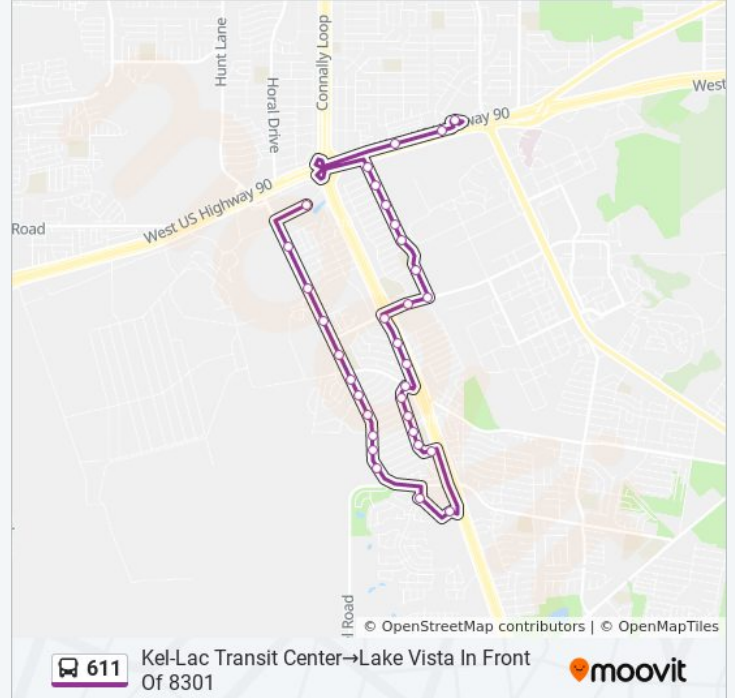

611 bus Info

Direction: Kel-Lac Transit Center→Lake Vista In Front Of 8301

Stops: 33

Trip Duration: 25 min

Line Summary:

Quantum Loop at Walmart Entrance

Juno Landing & Sol Trace

Ray Ellison & Morning Valley

Ray Ellison & Meadow Valley

Ray Ellison & Lake Valley

Ray Ellison & Peach Valley

Ray Ellison & Garden Valley

Ray Ellison Between Maple Valley An

Ray Ellison & Old Valley Hi Dr

Ray Ellison & Liberty Island

Ray Ellison & Dartmoor Dr.

Ray Ellison & Bridle Ridge

Lake Vista In Front Of 8301

Direction: Lake Vista In Front Of 8301→Kel-Lac Transit Center

34 stops

[VIEW LINE SCHEDULE](#)

Lake Vista In Front Of 8301

Lake Vista & Crooked Trail

Crooked Trail & Rustic Gate

Loop 410 S Access & Harrow Dr

Valley Hi & Ravenwood

New Valley Hi Between Diego Garcia & Ray Ellison

Ray Ellison Opposite Maple Valley

Ray Ellison Opposite Garden Valley

Ray Ellison Opposite Moon Valley

Ray Ellison Opposite Mountain Valle