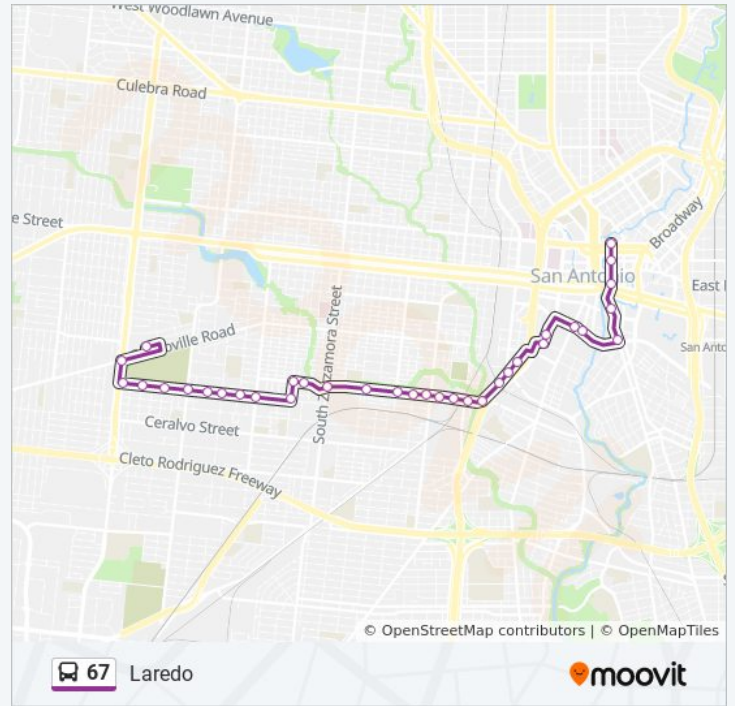

Trip Duration: 28 min
Line Summary:

Pecos & Leona

Pecos & S. Alamo

Pecos & Sprr

Pecos & S. Laredo

S. Laredo & San Marcos

S. Laredo In Front Of Johnson Schoo

S. Laredo In Front Of 2001 (Brazos)

Laredo & Brazos Farside

Laredo Opposite San Jacinto

Laredo & Trinity

Laredo Opposite Cibolo

Laredo & S. Zarzamora

Laredo & Loma Vista

Laredo & Hamilton

Hamilton & Saltillo

Saltillo & S W 19th

Saltillo & S.W. 21st

Saltillo & Barclay

Saltillo In Front Of 1845

Saltillo & Cupples

Morelia Opposite Cardova

Morelia Opposite Cantoria

Morelia & Gen. McMullen

Gen. McMullen & Castroville

Las Palmas Shopping Center

67 bus time schedules and route maps are available in an offline PDF at moovitapp.com. Use the [Moovit App](#) to see live bus times, train schedule or subway schedule, and step-by-step directions for all public transit in San Antonio.

[About Moovit](#) • [MaaS Solutions](#) • [Supported Countries](#) • [Mooviter Community](#)

© 2024 Moovit - All Rights Reserved

Check Live Arrival Times