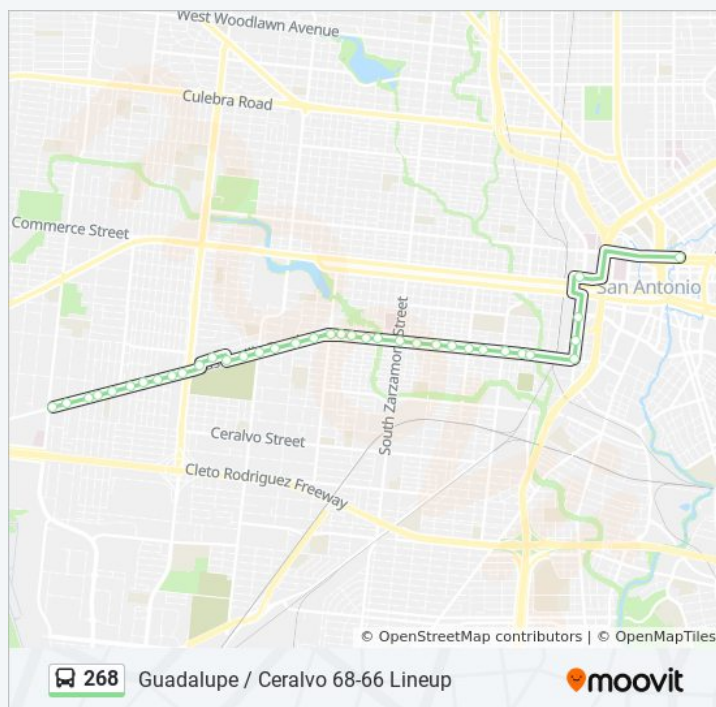

Use the Moovit App to find the closest 268 bus station near you and find out when is the next 268 bus arriving.

Direction: Castroville & S.W. 36th→Martin & N. St. Mary's

43 stops

[VIEW LINE SCHEDULE](#)

- Castroville & S.W. 36th
- S.W. 35th Opposite Olga
- Patton & S.W. 34th
- Patton Bet. Valencia & Barney
- Patton & Athel
- Westcott & Patton
- Wescott & Ceralvo
- Ceralvo & Allende
- Ceralvo Opposite Coronado
- Ceralvo & Gen. McMullen
- Ceralvo Opposite Cantoria
- Ceralvo In Front Of 1602
- Ceralvo & Cupples
- Ceralvo Between Cupples & Barclay
- Ceralvo & Barclay
- Ceralvo Between Barclay & SW 19th
- Ceralvo & S.W. 19th
- Ceralvo Opposite S.W. 18th
- Ceralvo & Hamilton
- Ceralvo & Driftwood

Castroville & 26th

Castroville In Front Of Las Palmas

Castroville Between SW 26th & Inca

Las Palmas Shopping Center

Las Palmas Exit & Castroville

Castroville & S. San Augustine

Castroville Opposite Juanita

Castroville Opposite Coronado

Castroville & Madrid

Castroville & Romero

Castroville & Dahlgreen

Castroville Opposite Barney

Castroville Opposite Valencia

Castroville & S.W. 35th

Castroville & S.W. 36th

268 bus Info

Direction: Martin & N. St. Mary's→Castroville & S.W. 36th

Stops: 37

Trip Duration: 24 min

Line Summary:

268 bus time schedules and route maps are available in an offline PDF at moovitapp.com. Use the [Moovit App](#) to see live bus times, train schedule or subway schedule, and step-by-step directions for all public transit in San Antonio.