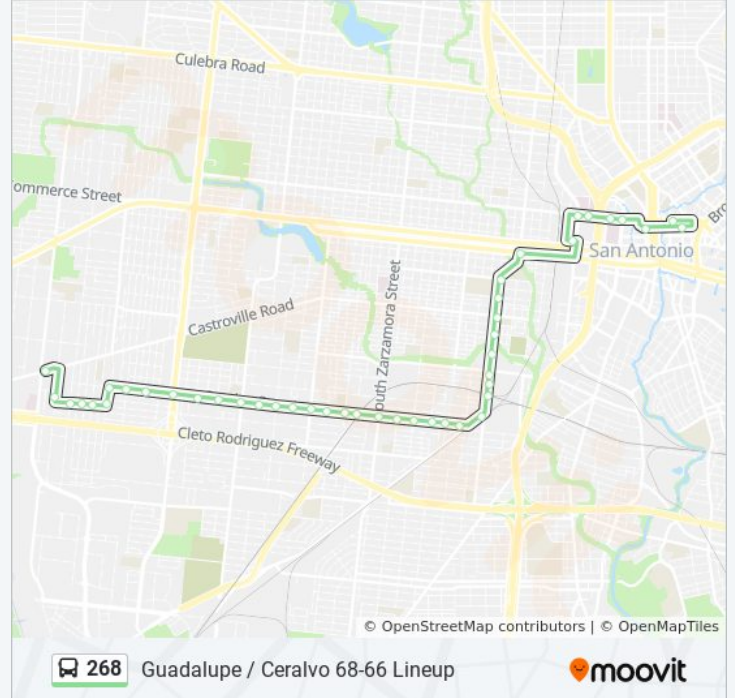

Use the Moovit App to find the closest 268 bus station near you and find out when is the next 268 bus arriving.

Direction: Castroville & S.W. 36th→Martin & N. St. Mary's

43 stops

[VIEW LINE SCHEDULE](#)

- Castroville & S.W. 36th
- S.W. 35th Opposite Olga
- Patton & S.W. 34th
- Patton Bet. Valencia & Barney
- Patton & Athel
- Westcott & Patton
- Wescott & Ceralvo
- Ceralvo & Allende
- Ceralvo Opposite Coronado
- Ceralvo & Gen. McMullen
- Ceralvo Opposite Cantoria
- Ceralvo In Front Of 1602
- Ceralvo & Cupples
- Ceralvo Between Cupples & Barclay
- Ceralvo & Barclay
- Ceralvo Between Barclay & SW 19th
- Ceralvo & S.W. 19th
- Ceralvo Opposite S.W. 18th
- Ceralvo & Hamilton
- Ceralvo & Driftwood

268 bus Info

Direction: Castroville & S.W. 36th→Martin & N. St. Mary's

Stops: 43

Trip Duration: 28 min

Line Summary:

Ceralvo & S. Zarzamora

Ceralvo & Calaveras

Ceralvo & Navidad

Brazos & Vera Cruz

Brazos & Guadalupe

Brazos & San Fernando

Brazos & Cesar Chavez Blvd

Colorado & Buena Vista

Centro Plaza - Mid Block South

Martin & Frio

Martin Opposite Leona

Martin & San Saba

Martin & Santa Rosa

Pecan & Flores

Martin & N. St. Mary's

Direction: Martin & N. St. Mary's→Castroville & S.W. 36th

37 stops

[VIEW LINE SCHEDULE](#)

Martin & N. St. Mary's