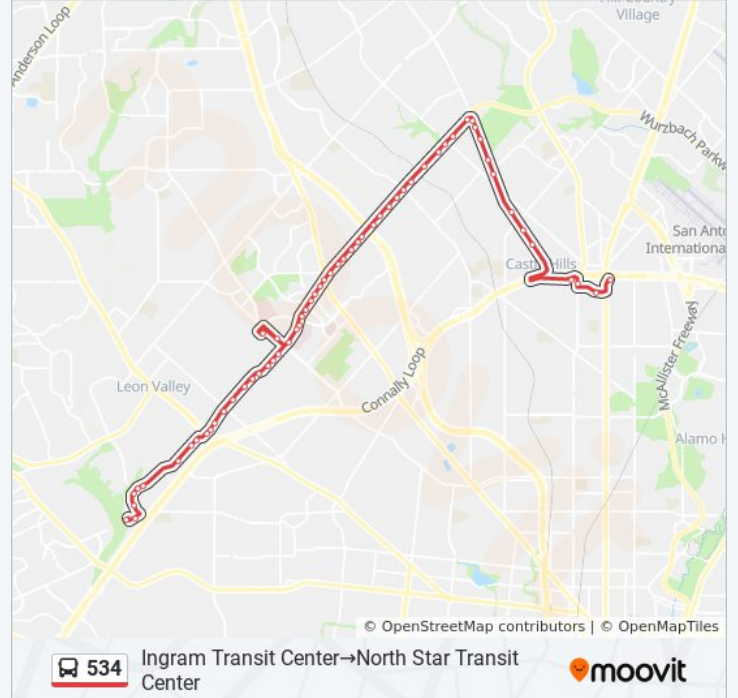

Wurzbach & Whisper Valley

Wurzbach Pkwy at South Entrance To

Wurzbach Pkwy & NW Military Hwy

Military Hwy. & Wurzbach Pkwy.

Military Hwy & Heb

Military Hwy & Alon Loop

Military Hwy Between Cembalo & Braesview

Military Hwy Between Braesview & Lockhill-Selma

Military Hwy Opposite Woodyew

Military Hwy Btwn West Ave & Manton

Military Hwy & Zornia Dr (175' South)

NW Loop 410 Access Rd Between Oak Royal & Blanco

Blanco Between Loop 410 & Rector

Rector West Of San Pedro

North Star Transit Center

Direction: Ingram Transit Center→Wurzbach & Fredericksburg Rd.

31 stops

[VIEW LINE SCHEDULE](#)

Ingram Transit Center

Ingram Rd. In Front Of 6602

Wurzbach & Van Cleave