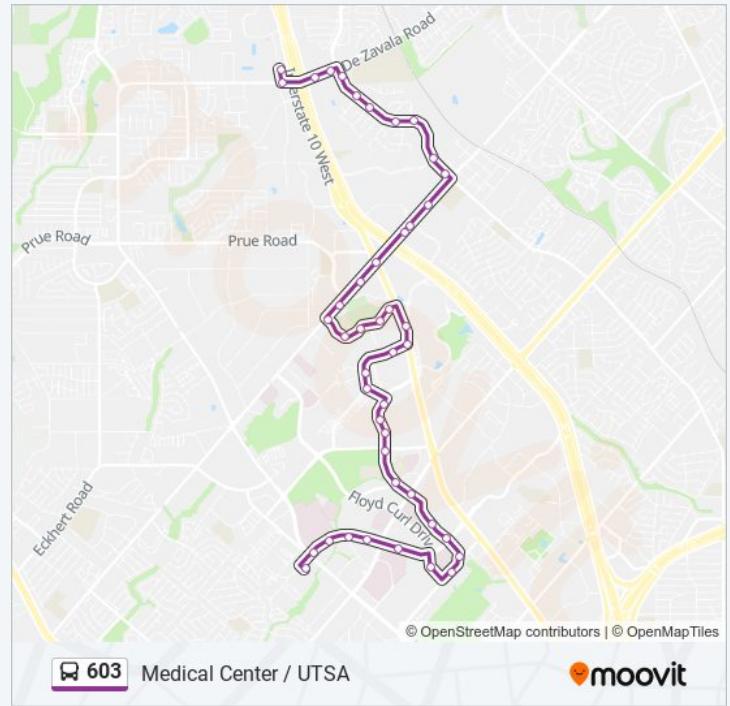

Huebner Far Side Of Gables Apts.

Vance Jackson & Huebner

Vance Jackson Opposite Woodstone

Vance Jackson In Front Of 12436

Vance Jackson & Border Mill

Vance Jackson & Indian Meadows

Vance Jackson & Newoak Park

Vance Jackson & De Zavala

De Zavala In Front Of 5221

De Zavala In Front Of 5229 (Ih-10 W)

De Zavala & Silicon

**Direction: Stmc Transit Center→Utsa Loop 1604 Campus**

53 stops

[VIEW LINE SCHEDULE](#)

- Stmc Transit Center
- Medical Dr. & Babcock
- Medical Dr Opp/Ent Villa Rosa Hosp.
- Medical Dr. & Von Scheele
- Medical Dr & Wurzbach
- Medical Dr. & Wurzbach
- Floyd Curl In Front Of Uthsc
- Louis Pasteur In Front Of 7602
- Louis Pasteur & Ewing Halsell
- Ewing Halsell & Medical Dr.
- Ewing Halsell & L.E. Fite Dr.
- Ewing Halsell & Wurzbach
- Ewing Halsell & Sid Katz
- Ewing Halsell & Hamilton-Wolfe
- Cinnamon Ck. & 2nd Ent To Wolfe Run
- Cinnamon Creek at Entrance To 8722
- Cinnamon Creek & Bridlewood
- Cinnamon Trail & Cinnamon Hill
- Cinnamon Hill & Kenton View
- GUS Eckert Front Dominion Park Apts
- GUS Eckert & Fredericksburg Rd.
- Fredericksburg Rd. Btwn. GUS Eckhert & Usaa
- Usaa Blvd & Fredericksburg Rd
- Usaa Blvd Opposite 4900
- Usaa Blvd at 4955
- Usaa Blvd Opposite 5100
- Usaa Blvd & Huebner
- Huebner Between Usaa & Research