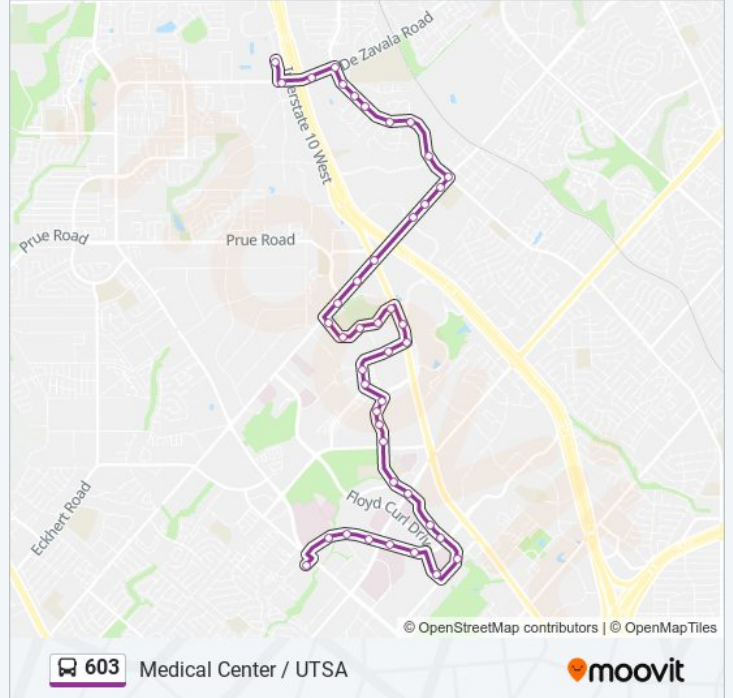

**603 bus Info**

**Direction:** Silicon Between Sams Club & Walmart→Stmc Transit Center

**Stops:** 43

**Trip Duration:** 28 min

**Line Summary:**

Usaa Blvd at 4980

Usaa Blvd In Front Of 4900

Usaa Blvd & Fredericksburg Rd.

Louis Pasteur & Ewing Halsell

Floyd Curl at Entr. Drive To Method

Medical Dr. In Front Of 4647

Medical Dr. East Of Wurzbach

Medical Dr & Wurzbach

Medical Dr. Opposite Von Scheele

Medical Dr. & Ent. Villa Rosa Hosp.

Stmc Transit Center

**Direction: Silicon Oppos. Wal-Mart Supercenter→Utsa Loop 1604 Campus**

10 stops

[VIEW LINE SCHEDULE](#)

Silicon Oppos. Wal-Mart Supercenter

Silicon Opposite 5565

University Hgts Opp. Brc