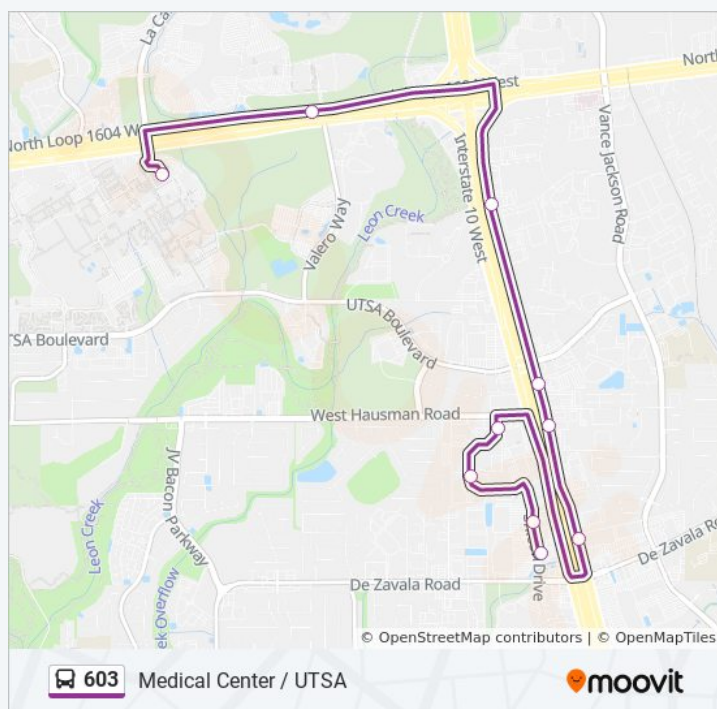

### 603 bus Time Schedule

Silicon Oppos. Wal-Mart Supercenter→Utsa Loop 1604 Campus Route Timetable:

Day	Start Time
Sunday	Not Operational
Monday	5:38 AM
Tuesday	5:38 AM
Wednesday	5:38 AM
Thursday	5:38 AM
Friday	5:38 AM

Ih-10 W Access Rd. Front Of 13141

Ih-10 W Access Rd. Front Of 13535

Ih-10 W Access Rd. Front Of 13663

Ih-10 W Access Rd. & Presidio Pkwy

Loop 1604 W Access/Entr. La Cantera

Utsa Loop 1604 Campus

Saturday

5:38 AM

### 603 bus Info

**Direction:** Silicon Oppos. Wal-Mart Supercenter→Utsa Loop 1604 Campus

**Stops:** 10

**Trip Duration:** 10 min

**Line Summary:**

**Direction: Stmc Transit Center→Silicon Oppos. Wal-Mart Supercenter**

44 stops

[VIEW LINE SCHEDULE](#)

Stmc Transit Center

Medical Dr. & Babcock

Medical Dr Opp/Ent Villa Rosa Hosp.

Medical Dr. & Von Scheele

Medical Dr & Wurzbach

Medical Dr. & Wurzbach