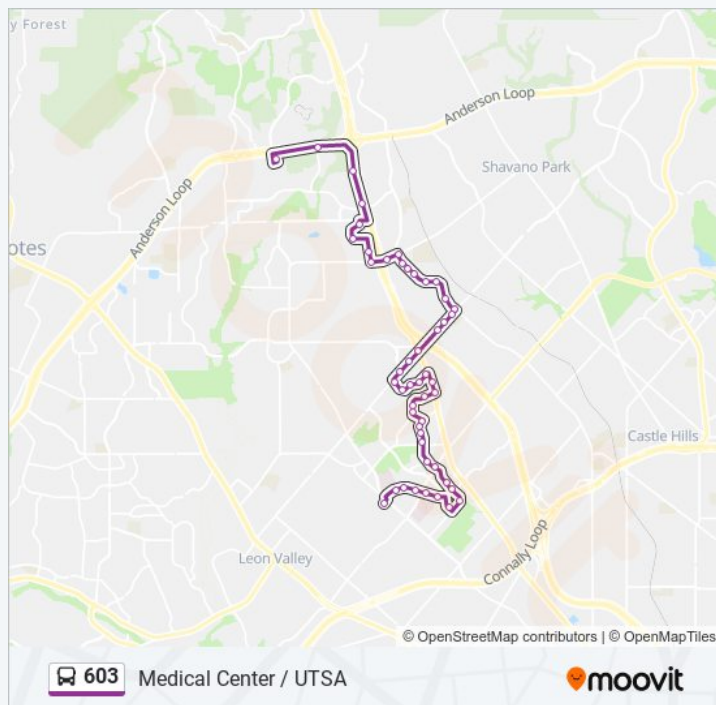

Usaa Blvd & Fredericksburg Rd.

Fredericksburg Rd. Btwn. Usaa Blvd. & GUS Eckhert

Fredericksburg Rd. & GUS Eckert

GUS Eckert In Front Of 4823

Cinnamon Hill Opposite Kenton View

Cinnamon Hill Opposite Cinnamon Tr

Cinnamon Creek & Cinnamon Trail

Cinnamon Creek In Front Of 8801

Friday

5:16 AM - 9:16 PM

Saturday

4:56 AM - 8:56 PM

### 603 bus Info

**Direction:** Utsa Loop 1604 Campus→Stmc Transit Center

**Stops:** 49

**Trip Duration:** 42 min

**Line Summary:**

Cinnamon Creek & Ent. To Riverstone

Cinnamon Creek & Hamilton-Wolfe

Ewing Halsell & Charles Katz

Ewing Halsell & Wurzbach

Ewing Halsell & L.E. Fite Dr.

Ewing Halsell & Medical Dr.

Louis Pasteur & Ewing Halsell

Floyd Curl at Entr. Drive To Method

Medical Dr. In Front Of 4647

Medical Dr. East Of Wurzbach