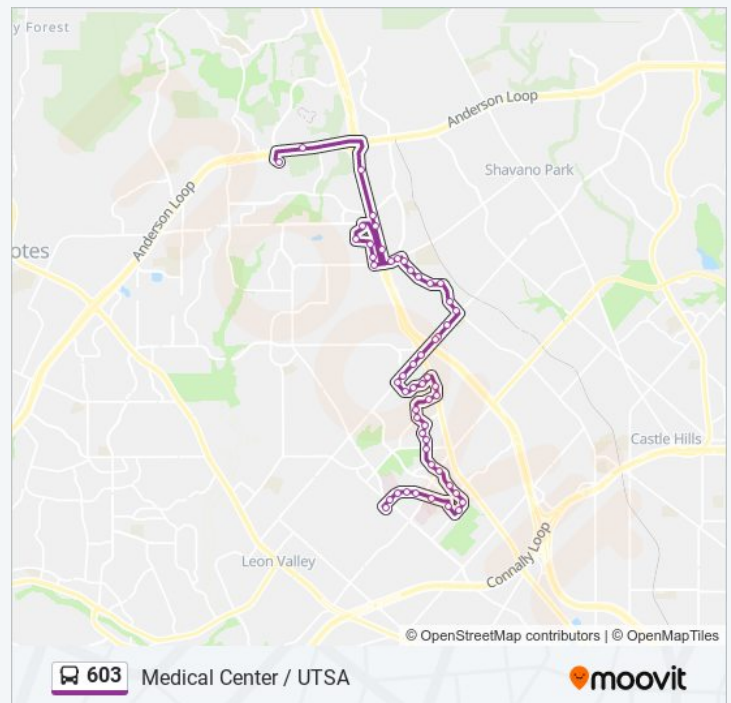

Direction: Stmc Transit Center→Utsa Loop 1604 Campus

53 stops

[VIEW LINE SCHEDULE](#)

- Stmc Transit Center
- Medical Dr. & Babcock
- Medical Dr Opp/Ent Villa Rosa Hosp.
- Medical Dr. & Von Scheele
- Medical Dr & Wurzbach
- Medical Dr. & Wurzbach
- Floyd Curl In Front Of Uthsc
- Louis Pasteur In Front Of 7602
- Louis Pasteur & Ewing Halsell
- Ewing Halsell & Medical Dr.
- Ewing Halsell & L.E. Fite Dr.
- Ewing Halsell & Wurzbach
- Ewing Halsell & Sid Katz
- Ewing Halsell & Hamilton-Wolfe
- Cinnamon Ck. & 2nd Ent To Wolfe Run
- Cinnamon Creek at Entrance To 8722
- Cinnamon Creek & Bridlewood
- Cinnamon Trail & Cinnamon Hill
- Cinnamon Hill & Kenton View
- GUS Eckert Front Dominion Park Apts
- GUS Eckert & Fredericksburg Rd.
- Fredericksburg Rd. Btwn. GUS Eckhert & Usaa
- Usaa Blvd & Fredericksburg Rd
- Usaa Blvd Opposite 4900
- Usaa Blvd at 4955
- Usaa Blvd Opposite 5100
- Usaa Blvd & Huebner
- Huebner Between Usaa & Research

603 bus Time Schedule

Stmc Transit Center→Utsa Loop 1604 Campus
Route Timetable:

Sunday	6:00 AM - 8:00 PM
Monday	6:05 AM - 8:05 PM
Tuesday	6:05 AM - 8:05 PM
Wednesday	6:05 AM - 8:05 PM
Thursday	6:05 AM - 8:05 PM
Friday	6:05 AM - 8:05 PM
Saturday	6:00 AM - 8:00 PM

603 bus Info

Direction: Stmc Transit Center→Utsa Loop 1604 Campus

Stops: 53

Trip Duration: 48 min

Line Summary: