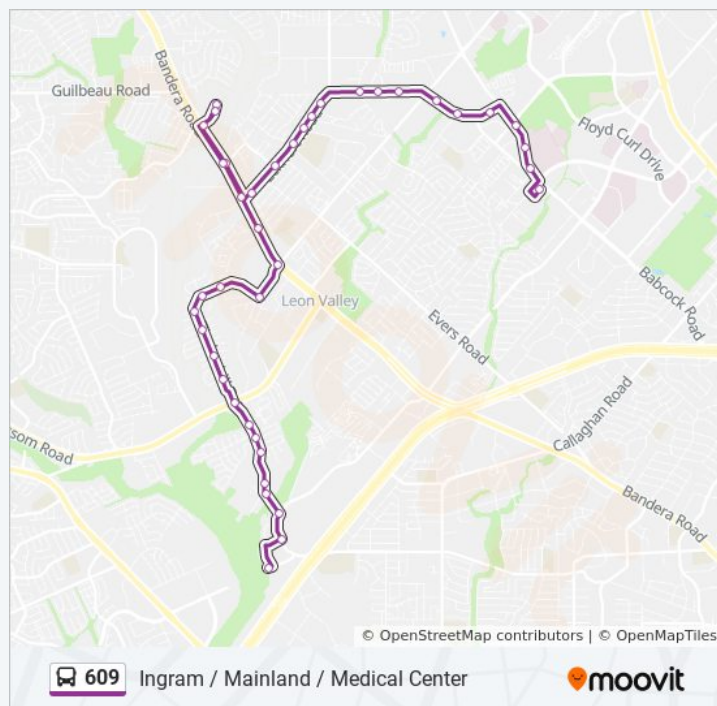

Mainland & Bandera

Mainland at Wal-Mart Supercenter

Mainland & First Walmart Entrance

Bandera Opposite Westchase

Bandera & Eckhert

Bandera & Bandera Pass Dr.

Bandera & Huebner

Huebner & Timberhill

Timberhill & Blacksmith Ln.

Timberhill & Fellowood

Timberhill & Foxwood

Timberhill & Clear Water

Timberhill & Cabin Creek

Timberhill & Pebble Creek

Timberhill & Grissom

Timberhill In Front Of 5025

Timberhill Bet. Brookport & Brookfi

Timberhill Opposite Heatherbrook

Timberhill & Valley Brook

Timberhill & Border Brook

Timberhill & Wurzbach

Wurzbach & Van Cleave

Ingram Transit Center

Direction: Stmc Transit Center West Side→Ingram

Transit Center

Stops: 40

Trip Duration: 31 min

Line Summary:

Ingram / Mainland / Medical Center

609 bus time schedules and route maps are available in an offline PDF at moovitapp.com. Use the [Moovit App](#) to see live bus times, train schedule or subway schedule, and step-by-step directions for all public transit in San Antonio.