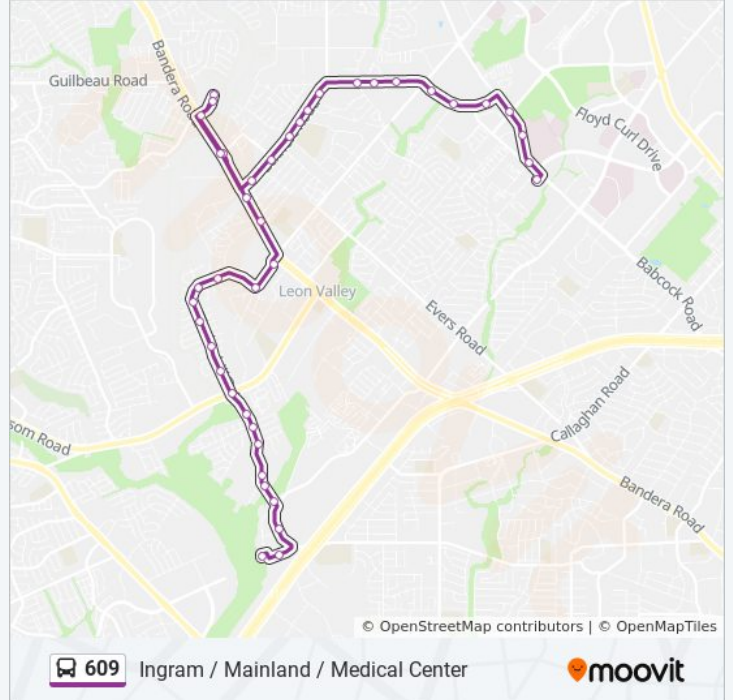

609 bus Info

Direction: Ingram Transit Center→Stmc Transit Center West Side

Stops: 41

Trip Duration: 33 min

Line Summary:

Bandera & Westchase

Mainland & Bandera

Mainland at Wal-Mart Supercenter

Eckhert Opposite Border Mist

Eckhert Opp. Entrance To Echo Creek

Eckhert In Front Of 6160

Eckhert & Huebner

Eckhert & North Hollow

Eckhert at the Frank Tejada Va Clinic

Babcock & Hamilton-Wolfe

Babcock Opp. Christus Santa Rosa Hosp.

Babcock & Lamb Rd.

Stmc Transit Center West Side

Direction: Stmc Transit Center West Side→Ingram Transit Center

40 stops

[VIEW LINE SCHEDULE](#)

Stmc Transit Center West Side

Babcock Opposite Lamb Rd.

Babcock Opposite Roanoke Run

Babcock & Hamilton-Wolfe

Eckhert Opposite the Frank Tejada Va Clinic

Eckhert Opposite North Hollow

Eckhert & Huebner

Eckhert In Front Of 6165

609 bus Time Schedule

Stmc Transit Center West Side→Ingram Transit Center Route Timetable: