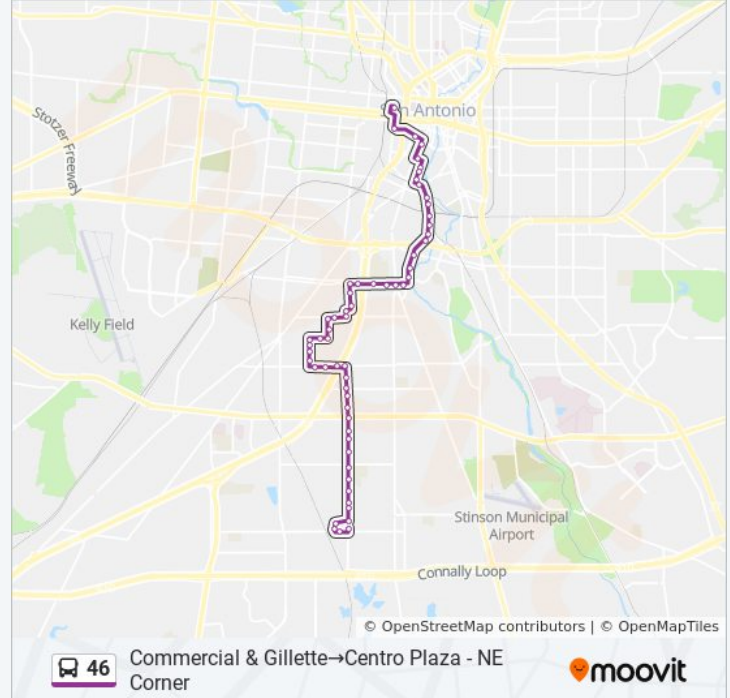

Orey & Flanders

Flanders & Ferndale

Flanders & Huron

Huron & Stonewall

Huron & Harlan

Huron Between Fitch & Milvid

Huron & W. Southcross

W. Southcross & Shelby

46 bus Info

Direction: Commercial & Gillette→Centro Plaza -
NE Corner

Stops: 59

Trip Duration: 44 min

Line Summary:

W. Southcross & Huron

Huron & Milvid

Huron & Harlan

Probandt Opposite Simon

Probandt Opposite Cevallos

S. Alamo Between Probandt & S. MA

S. Main Opposite Sweet

S. Main & Guenther

S. Main & Johnson

Sheridan & S. Flores

S. Flores & Cesar Chavez Blvd

Cesar Chavez Blvd & Santa Rosa

Cesar Chavez Blvd & Frio

Centro Plaza - NE Corner

46 bus time schedules and route maps are available in an offline PDF at moovitapp.com. Use the [Moovit App](#) to see live bus times, train schedule or subway schedule, and step-by-step directions for all public transit in San Antonio.