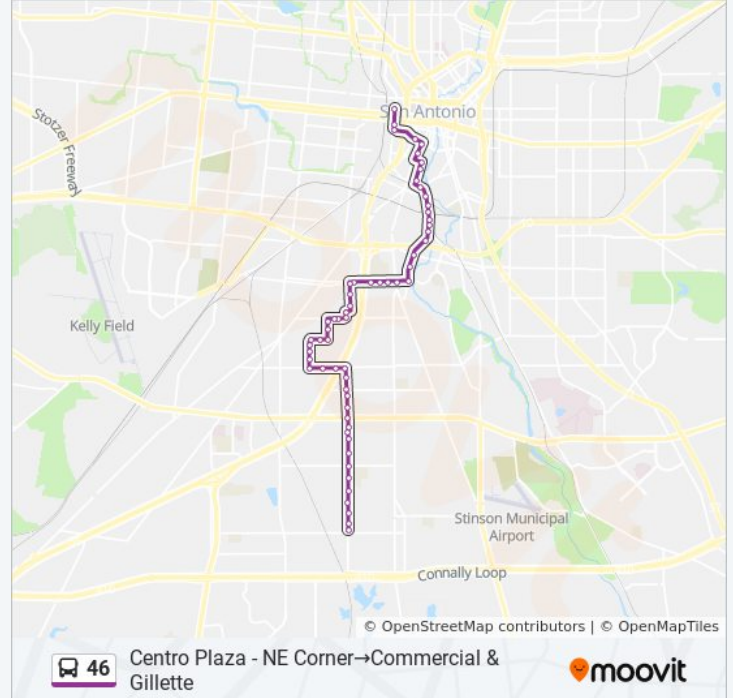

Theo & S. Flores

Theo & Bastrop

Theo & Lichen

Theo & Edwards

Theo & Bordoy

Collingsworth & W. Malone

Collingsworth & Winnipeg

Collingsworth & Gladstone

Britton Opposite Commercial

Commercial & Division

Division & Rudy

Division Btwn Rudy & Orey

Orey & Vermont

Orey & Crystal

Orey & Flanders

Flanders & Ferndale

Flanders & Huron

Huron & Stonewall

Huron & Harlan

Huron Between Fitch & Milvid

Huron & W. Southcross

W. Southcross & Shelby

W. Southcross & Buffalo

W. Southcross & Commercial

Commercial & Gerald

Commercial & Pyron

Commercial & Mayfield

Commercial & Mccauley

Commercial & S.W. Military Dr.

Commercial & Grosvenor

Commercial Opposite Sharmain

Commercial & Harding

Commercial & Cantrell