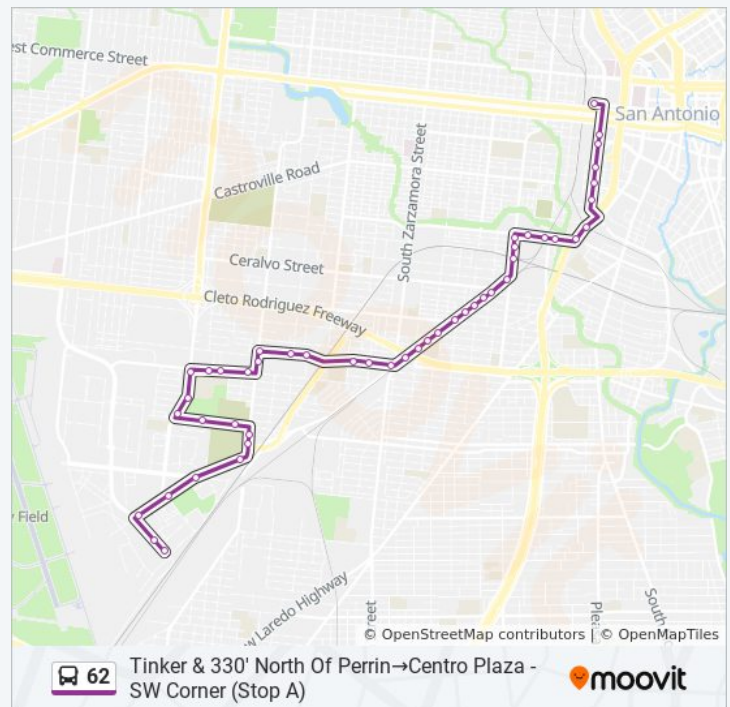

Brazos & Sprr

Brazos Opposite Angela

Thursday 5:35 AM - 9:32 PM

Friday 5:35 AM - 9:32 PM

Saturday 5:35 AM - 9:32 PM

62 bus Info

Direction: Tinker & 330' North Of Perrin→Centro Plaza - SW Corner (Stop A)

Stops: 47

Trip Duration: 31 min

Line Summary:

Brazos & Laredo

S. Laredo 510' East Of Brazos

S. Laredo & Mpr

S. Laredo & Apache

S. Laredo & Cevallos

S. Laredo & Sprr

Frio Between Vera Cruz & Colima

S. Frio & Guadalupe

S. Frio & San Fernando

S. Frio & Cesar Chavez Blvd

S. Frio In Front Of Utsa Downtown C

Centro Plaza - SW Corner (Stop A)

62 bus time schedules and route maps are available in an offline PDF at moovitapp.com. Use the [Moovit App](#) to see live bus times, train schedule or subway schedule, and step-by-step directions for all public transit in San Antonio.