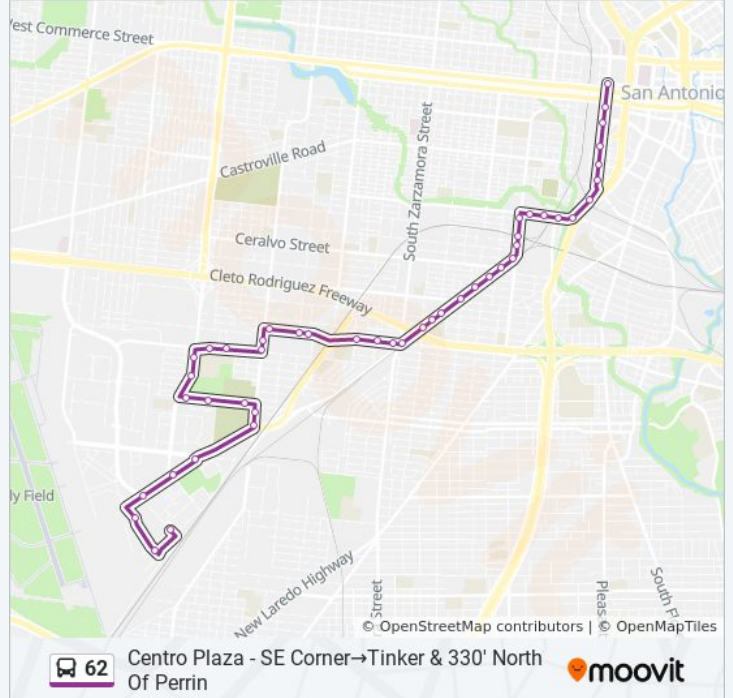

62 bus Info

Direction: Centro Plaza - SE Corner→Tinker & 330' North Of Perrin

Stops: 46

Trip Duration: 29 min

Line Summary:

Frio City Rd. Between Ladyet & Dorr

Frio City Rd. & Fran Fran

Frio City Rd. & S. Zarzamora (Kirk)

Cupples & Gen. Hudnell

Gen. Hudnell & Billy Mitchell

Gen. Hudnell & Gen. McMullen

Gen. Hudnell & 36th St

Industrial Pk/550' S Of Gen Hudnell

Industrial Park & Perrin Rd

Tinker & 330' North Of Perrin

Direction: Tinker & 330' North Of Perrin→Centro Plaza - SW Corner (Stop A)

47 stops

[VIEW LINE SCHEDULE](#)

Tinker & 330' North Of Perrin

Tinker & Greig St.

62 bus Time Schedule

Tinker & 330' North Of Perrin→Centro Plaza - SW Corner (Stop A) Route Timetable:

Sunday	5:35 AM - 9:32 PM
Monday	5:35 AM - 9:32 PM
Tuesday	5:35 AM - 9:32 PM
Wednesday	5:35 AM - 9:32 PM

Brazos & Sprr

Brazos Opposite Angela

Thursday 5:35 AM - 9:32 PM

Friday 5:35 AM - 9:32 PM

Saturday 5:35 AM - 9:32 PM

62 bus Info

Direction: Tinker & 330' North Of Perrin→Centro Plaza - SW Corner (Stop A)

Stops: 47