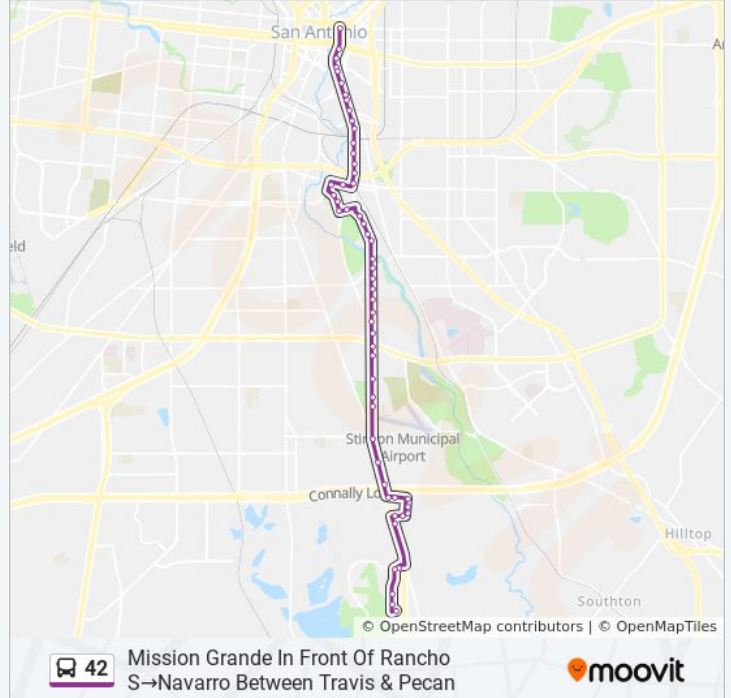

Mitchell & Kalteyer

Roosevelt & Steves

Roosevelt Between Mckinley & Wilkens

Roosevelt & Highland

Roosevelt & Grove

S. St. Mary's & Mission Rd.

S. St. Mary's & Lotus

S. St. Mary's & Carolina

S. St. Mary's & Claudia

S. St. Mary's Opposite Stieren

S. St. Mary's & Pereida

S St. Mary's & Alamo

S. St. Mary's & Cesar Chavez Blvd

S. St. Mary's Btwn. Cesar Chavez & Arciniega

S.St.Mary's & Nueva

Navarro Farside Of Bridge

Navarro Between Travis & Pecan

Direction: Mission Grande In Front Of Rancho S→Navarro Farside Of Bridge

56 stops

[VIEW LINE SCHEDULE](#)

Mission Grande In Front Of Rancho S

Club House Blvd Opposite Course

Club House Blvd. In Front Of Villa Espada

Club House Blvd & Del Lago Pkwy

Del Lago Pkwy & Us Hwy 281

Tj Maxx Facility (Fm Rd 1937 & 281 S)

Roosevelt & San Acacia

Socorro & Roosevelt

Socorro In Front Of 1438

Renova Between Socorro & Sanco

Renova & San Casimiro