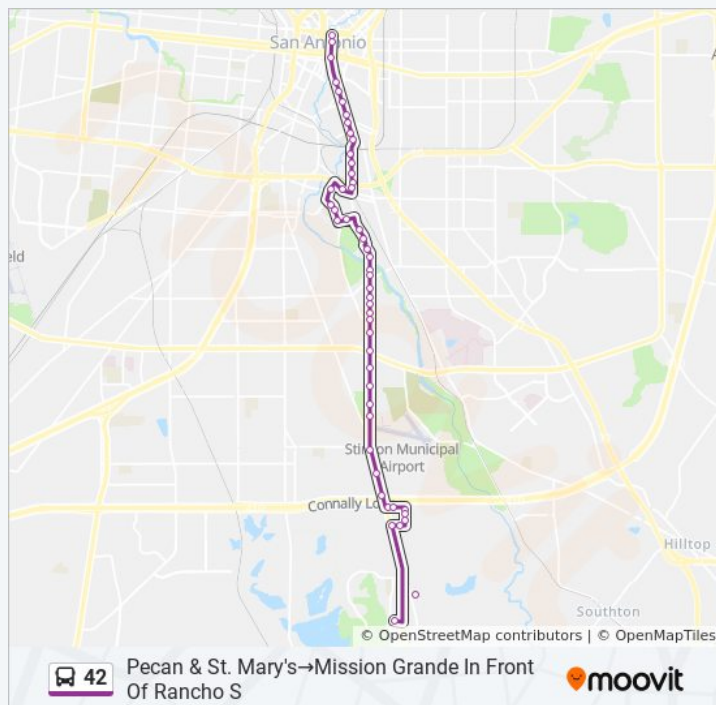

Roosevelt & Harding

Friday

4:10 AM - 9:24 PM

Saturday

5:17 AM - 8:51 PM

42 bus Info

Direction: Pecan & St. Mary's→Mission Grande In Front Of Rancho S

Stops: 50

Trip Duration: 40 min

Line Summary:

Roosevelt & March

Roosevelt Opposite Memorial Stadium

Roosevelt Opposite 98th

Roosevelt & Ashley

Roosevelt & Loma Mesa

Roosevelt In Front Of 5335