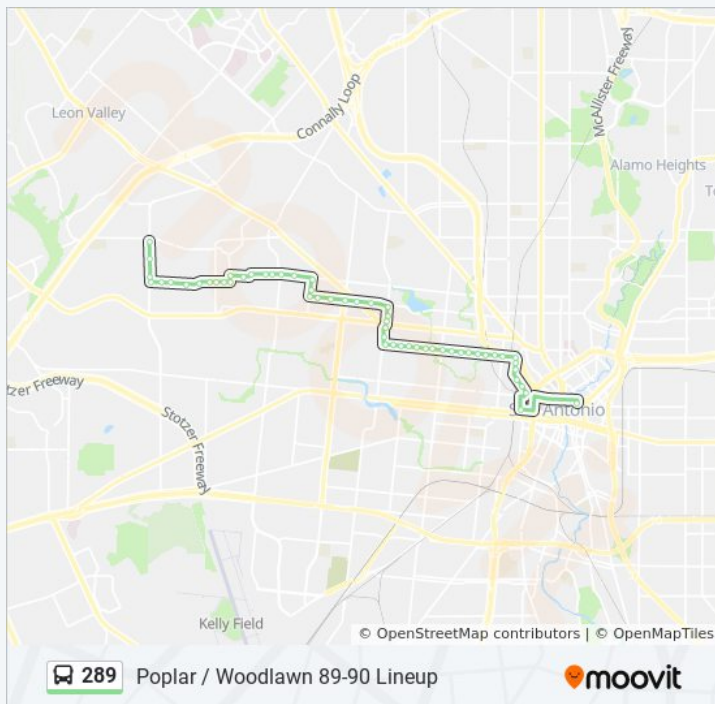

Cincinnati & Gen. McMullen

Cincinnati & Stonegate

Cincinnati & Purdue

Camino Santa Maria & Cincinnati

Camino Santa Maria & Fordham

Camino Santa Maria & Woodlawn

Woodlawn & Ligustrum

Woodlawn & N.W. 36th

Woodlawn Opposite 3554

### 289 bus Info

**Direction:** Pecan & Navarro→Callaghan & Fermi

**Stops:** 55

**Trip Duration:** 35 min

**Line Summary:**

Woodlawn & Hillcrest

Woodlawn & Maiden Lane

Overhill & Roanoke

Overhill & Broadview

Broadview & Hemphill

Hemphill Between 4835 & 4903

Hemphill & Benrus

Hemphill Opposite Edgecliff

Hemphill & Laven

Hemphill & Chesterhill

Hemphill & Alston