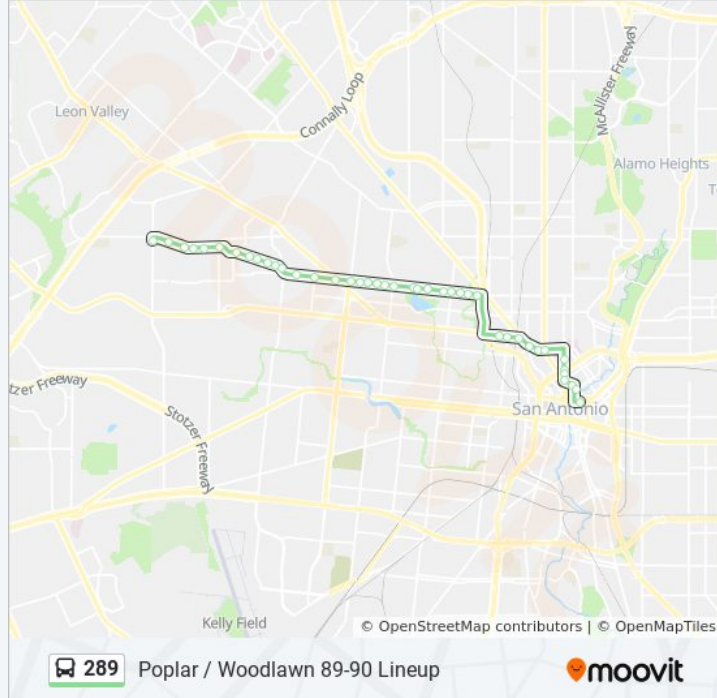

Fredericksburg Rd & French

Fredericksburg Rd. & Cincinnati

Fredericksburg Rd. Opposite Blanco

Fredericksburg Rd. & Culebra

Five Points Transfer Area - Southbound

Fredericksburg Rd. & Cypress

Cypress & San Pedro

Main & Maple

Main & Elmira

Main & Quincy

Main & San Pedro

Navarro & Augusta

Navarro & N. St. Mary's

Pecan & Navarro

Poplar / Woodlawn 89-90 Lineup

**Direction: Callaghan & Fermi→Woodlawn & N. Zarzamora**

26 stops

[VIEW LINE SCHEDULE](#)

Callaghan & Fermi

Ingram & Darwin

Ingram Opposite Majestic

Ingram Opposite Big Horn

**289 bus Time Schedule**

### Direction: Pecan & Navarro→Callaghan & Fermi

55 stops

[VIEW LINE SCHEDULE](#)

Pecan & Navarro

Centro Plaza - SW Corner (Stop A)

Frio & Martin

Frio & Perez

Frio Opposite Leal