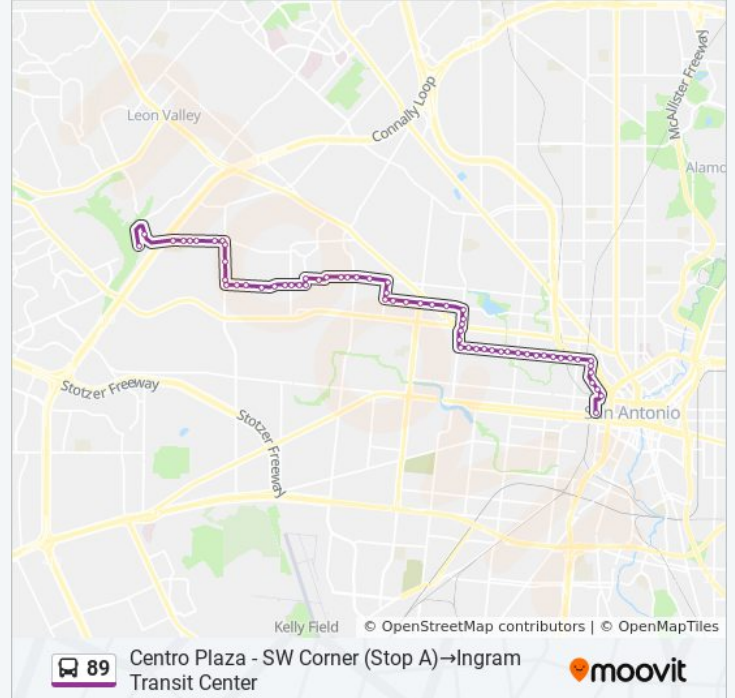

Poplar & 22nd

Poplar & 24th

N.W. 24th & Blue Ridge

N.W. 24th Between Laurel & Culebra

N.W. 24th Between Culebra & Kentucky

Wilson & Waverly

Wilson & Cincinnati

Cincinnati & Germania

Cincinnati & Bandera

Cincinnati & Gen. McMullen

Cincinnati & Stonegate

Cincinnati & Purdue

Camino Santa Maria & Cincinnati

Camino Santa Maria & Fordham

Camino Santa Maria & Woodlawn

Woodlawn & Ligustrum

Woodlawn & N.W. 36th

Woodlawn Opposite 3554

Woodlawn & Hillcrest

Woodlawn & Maiden Lane

Overhill & Roanoke

Overhill & Broadview

Broadview & Hemphill

Hemphill Between 4835 & 4903

Hemphill & Benrus

Hemphill Opposite Edgecliff

Hemphill & Laven

Hemphill & Chesterhill

Hemphill & Alston

Hemphill Opp. Esparza Elem.

Hemphill & Callaghan

Callaghan Opposite Viva Max

Callaghan Between Farragut & Sloan