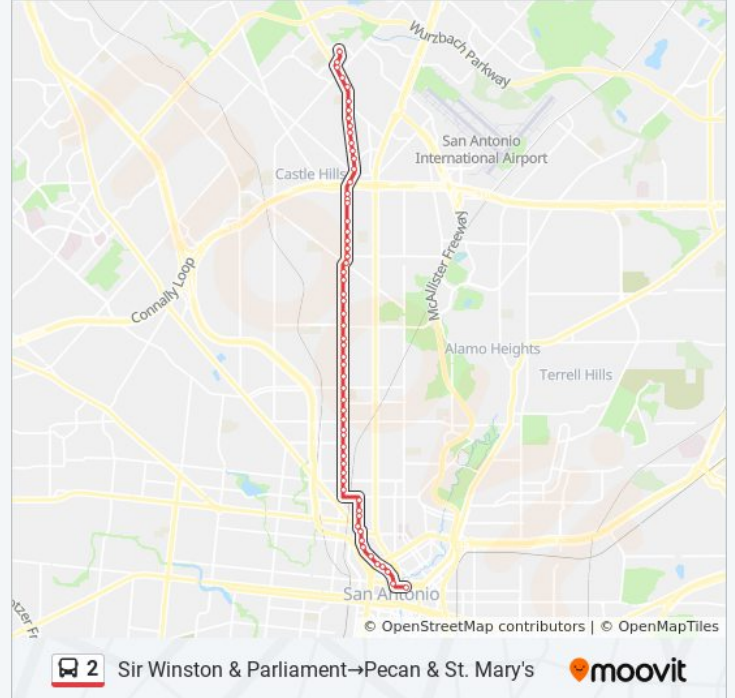

N. Flores Opposite Myrtle

Five Points Transfer Area - Southbound

N. Flores & Cypress

N. Flores & Poplar

N. Flores & Cadwallader

N. Flores & Elmira

N. Flores & Quincy

N. Flores & Kingsbury

N. Flores & Martin

Pecan & St. Mary's

Direction: Sir Winston & Parliament→St. Mary's & Commerce

60 stops

[VIEW LINE SCHEDULE](#)

Sir Winston & Parliament

Parliament Btw Sir Winston & Blanco

Blanco Btw Parliament & West Ave