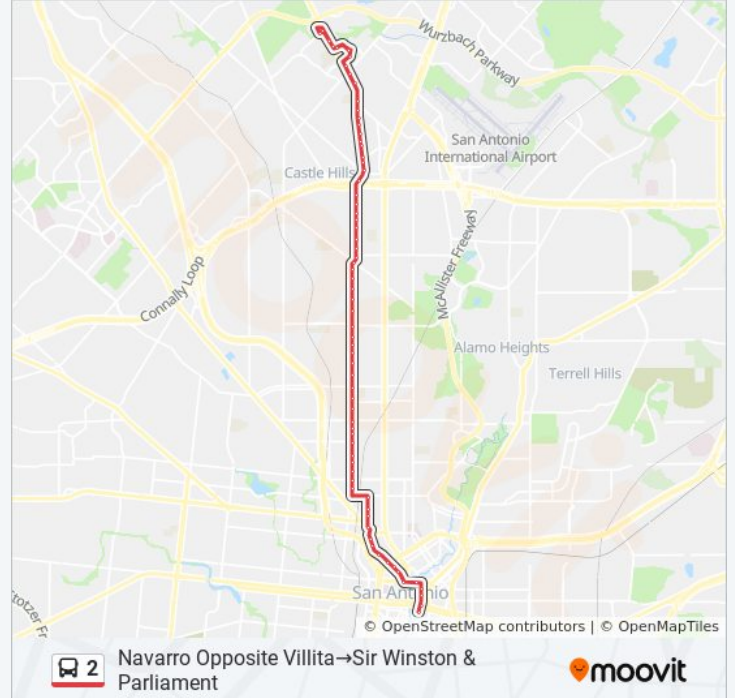

Blanco & Jackson-Keller

Blanco & Oblate

Blanco & Entrance To Grotto

Blanco Opposite Riviera

Blanco & Barchester

Blanco & Langton

Blanco & Cornwall

Blanco Between Thames & Rector

Blanco & Rector

Blanco & NE Loop 410 W. Access Rd.

Blanco & Lockhill-Selma

Blanco & Mccarty

Blanco Opposite Mt. Kisko

Blanco & Booth

Blanco & President

Blanco Opposite Morey Peak

Blanco Opposite Foxtail Lane

Vista View at Walmart

Blanco & Vista View

Blanco & Foxtail Lane

Sir Winston & Blanco

Sir Winston & Parliament

Direction: Navarro Opposite Villita→Walmart & 281 North

82 stops