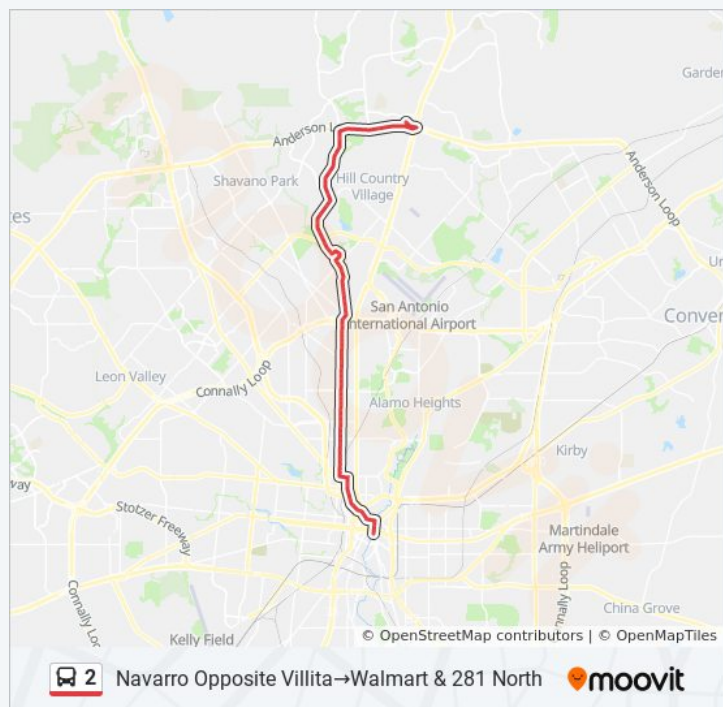

Blanco Between Burwood & Gilbert

Blanco & Dresden

Blanco Front Of Nimitz Mid. School

Blanco & Jackson-Keller

Blanco & Oblate

Blanco & Entrance To Grotto

Blanco Opposite Riviera

Blanco & Barchester

Blanco & Langton

Blanco & Cornwall

Blanco Between Thames & Rector

Blanco & Rector

Blanco & NE Loop 410 W. Access Rd.

Blanco & Lockhill-Selma

Blanco & Mccarty

Blanco Opposite Mt. Kisko