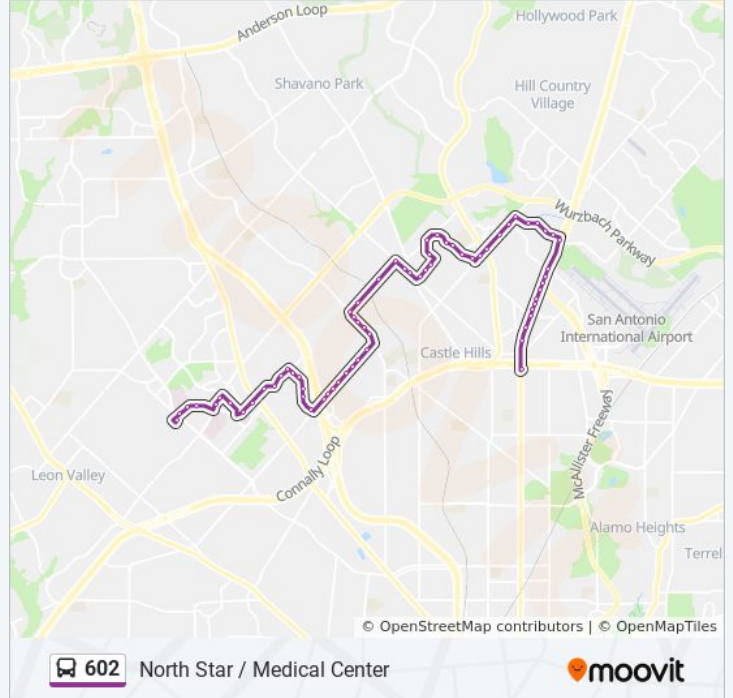

Vance Jackson & Vernlyn

Vance Jackson & Dreamland

Dreamland Between 10234 & 10314

Dreamland & Westby

Dreamland & Lockhill-Selma

Lockhill-Selma & Auldine

Lockhill-Selma & Wedgewood Dr.

Belair & Anchor

Belair Between Anchor & Silver Oaks

Belair Bet. Silver Oaks & Larkspur

Larkspur In Front Of Deerfield Apts

Larkspur & Braesview

Braesview Opposite Vista View

Patricia Opposite Belair

Patricia In Front Of 1300

Patricia Opposite Parliament

Patricia In Front Of 1030

West Ave. Front Of Valley View Mall

West Bet Blanco & Afterglow

West Ave. & Silver Sands

West Ave. & Rhapsody

West Ave. & Nakoma

W. Nakoma & Valliant

67 stops

[VIEW LINE SCHEDULE](#)

Stmc Transit Center

Medical Dr. & Babcock

Medical Dr Opp/Ent Villa Rosa Hosp.

Medical Dr. & Von Scheele

Wurzbach Between Medical Dr & Chet Todd Pkwy

Wurzbach & Floyd Curl