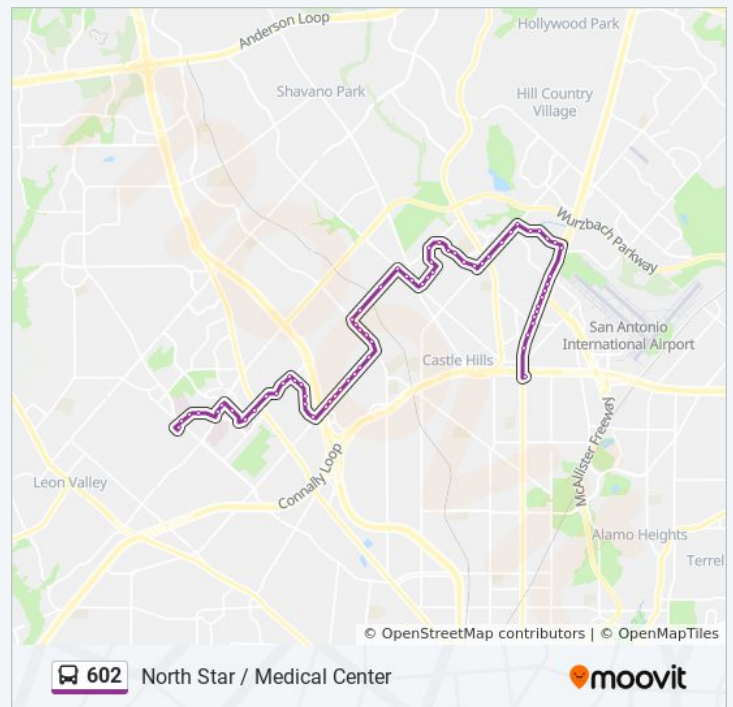

Dreamland Between 10234 & 10314

Dreamland & Westby

Dreamland & Lockhill-Selma

Lockhill-Selma & Auldine

Lockhill-Selma & Wedgewood Dr.

Belair & Anchor

Belair Between Anchor & Silver Oaks

Belair Bet. Silver Oaks & Larkspur

Larkspur In Front Of Deerfield Apts

Larkspur & Braesview

Braesview Opposite Vista View

Patricia Opposite Belair

Patricia In Front Of 1300

Patricia Opposite Parliament

Patricia In Front Of 1030

West Ave. Front Of Valley View Mall