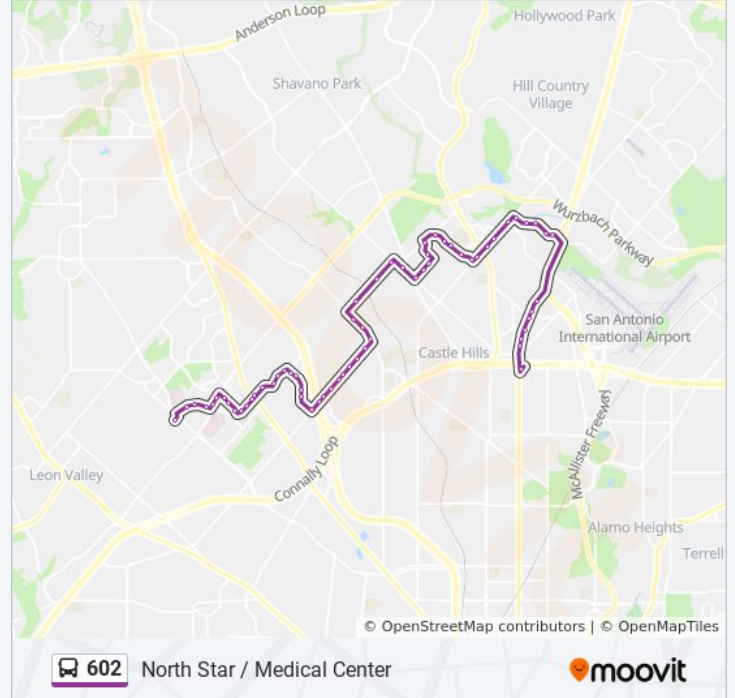

Medical Dr. & Horizon Hill

Medical Dr. & Fairhaven

Medical Dr. In Front Of 4111

Medical Dr. Opposite 4212

Medical Dr. & Fredericksburg Rd.

Medical Dr. & Fredericksburg Rd.

Medical Dr. & Ewing Halsell

Medical Dr. & Floyd Curl

Floyd Curl & Medical Dr.

Floyd Curl In Front Of St. Luke's H

Floyd Curl at Ent. Dr. To Humana Ho

Wurzbach & Floyd Curl

Wurzbach Between Chet Todd Pkwy & Medical Dr

Medical Dr & Wurzbach

Medical Dr. Opposite Von Scheele

Medical Dr. & Ent. Villa Rosa Hosp.

Stmc Transit Center

**Direction: Stmc Transit Center→North Star Transit Center**

67 stops

[VIEW LINE SCHEDULE](#)

Stmc Transit Center

Medical Dr. & Babcock

Medical Dr Opp/Ent Villa Rosa Hosp.

Medical Dr. & Von Scheele

Wurzbach Between Medical Dr & Chet Todd Pkwy

Wurzbach & Floyd Curl

Floyd Curl Opposite St. Luke's Hosp

Medical Dr. & Floyd Curl

Medical Dr. & Fredericksburg Rd.

Medical Dr. & Entrance Dr. To 4212