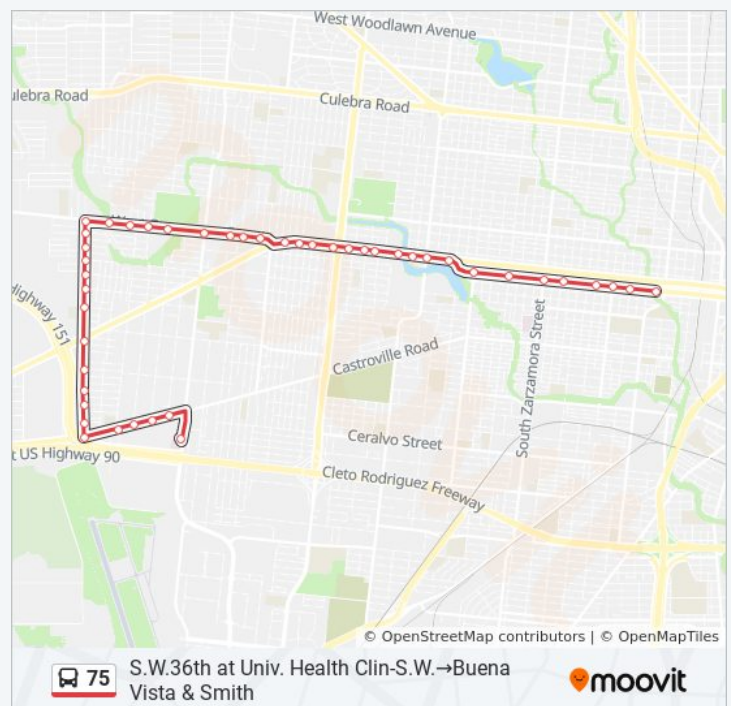

Castroville Opposite S.W. 37th

Castroville & S.W. 36th

S.W.36th at Univ. Health Clin-S.W.

Direction: S.W.36th at Univ. Health Clin-S.W.→Buena Vista & Smith

45 stops

[VIEW LINE SCHEDULE](#)

S.W.36th at Univ. Health Clin-S.W.

75 bus Time Schedule

S.W.36th at Univ. Health Clin-S.W.→Buena Vista & Smith Route Timetable:

Sunday	4:28 AM - 9:13 PM
Monday	4:52 AM - 9:33 PM
Tuesday	4:52 AM - 9:33 PM
Wednesday	4:52 AM - 9:33 PM
Thursday	4:52 AM - 9:33 PM
Friday	4:52 AM - 9:33 PM
Saturday	4:30 AM - 9:17 PM

75 bus Info

Direction: S.W.36th at Univ. Health Clin-S.W.→Buena Vista & Smith

Stops: 45

Trip Duration: 22 min

Line Summary:

W. Commerce Opposite Allsup

Old Highway 90 & San Horacio

W. Commerce & San Felipe (Offset)

Stops: 46

Trip Duration: 19 min

Line Summary:

Buena Vista & Calaveras

Buena Vista & Sabinas

Buena Vista & Trinity

Buena Vista & San Jacinto

Buena Vista & Smith