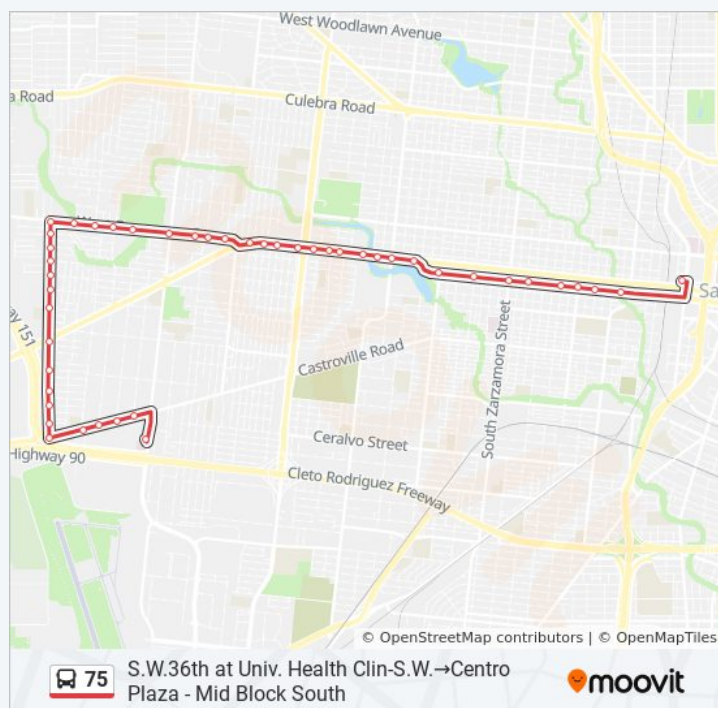

W. Commerce Opposite 4303

W. Commerce Opposite NW 26th St.

W. Commerce & S.W. 24th

W. Commerce Opposite S.W. 22nd

Buena Vista & S.W. 19th

Buena Vista & Hamilton

Buena Vista & S.Zarzamora

Direction: S.W.36th at Univ. Health Clin-S.W.→Centro Plaza - Mid Block South

Stops: 46

Trip Duration: 19 min

Line Summary:

Buena Vista & Calaveras

Buena Vista & Sabinas

Buena Vista & Trinity

Buena Vista & San Jacinto

Buena Vista & Smith