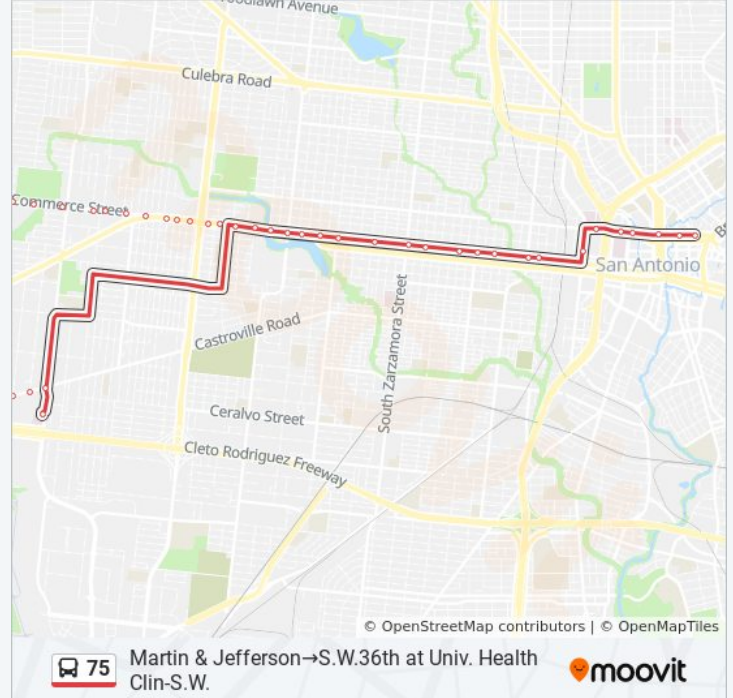

Use the Moovit App to find the closest 75 bus station near you and find out when is the next 75 bus arriving.

Direction: Martin & Jefferson→S.W.36th at Univ. Health Clin-S.W.

55 stops

[VIEW LINE SCHEDULE](#)

75 bus Info

Direction: Martin & Jefferson→S.W.36th at Univ. Health Clin-S.W.

Stops: 55

Trip Duration: 34 min

Line Summary:

W. Commerce & N.W. 26th
W. Commerce In Front Of 4303
W. Commerce In Front Of 4431
W. Commerce & Knoke
W. Commerce & Gen. McMullen
W. Commerce In Front Of 4711
W. Commerce Opposite San Dario
W. Commerce & San Felipe (Offset)
W. Commerce & San Ignacio
W. Commerce & St. Louis
W. Commerce & N.W. 34th
W. Commerce & Park Plaza
W. Commerce & 36th
W. Commerce & E. Ent. To Monterrey
W. Commerce & N.W. 39th
W. Commerce Between 40th & Hortencia
W. Commerce In Front Of 6259
W. Commerce Opposite 6350 (Acme)
Acme Opposite Buena Vista
Acme Between Enid & Fridell
Acme Between Pharis & Joe Blanks
Acme Opposite Estrella
Acme Opposite Prosperity
Acme Between Bemis & Arnaz
Acme Rd & Old Highway 90
Acme Rd. Opposite Ardmore
Acme Rd. Opposite Hobart
Acme Rd. & Airpark
Acme Rd. Opposite Marietta
Castroville & Acme
Castroville & Jasmine
Castroville Opposite S.W. 39th
Castroville Opposite S.W. 38th

Castroville Opposite S.W. 37th

Castroville & S.W. 36th

S.W.36th at Univ. Health Clin-S.W.

Direction: S.W.36th at Univ. Health Clin-S.W.→Buena Vista & Smith

45 stops

[VIEW LINE SCHEDULE](#)

S.W.36th at Univ. Health Clin-S.W.

Castroville & S.W. 37th

Castroville & S.W. 38th

Castroville & S.W. 39th

Castroville & S.W. 40th Nearside

Castroville & Acme

Acme Rd. & Marietta

Acme Rd. & Oklahoma

Acme Rd. & Hobart