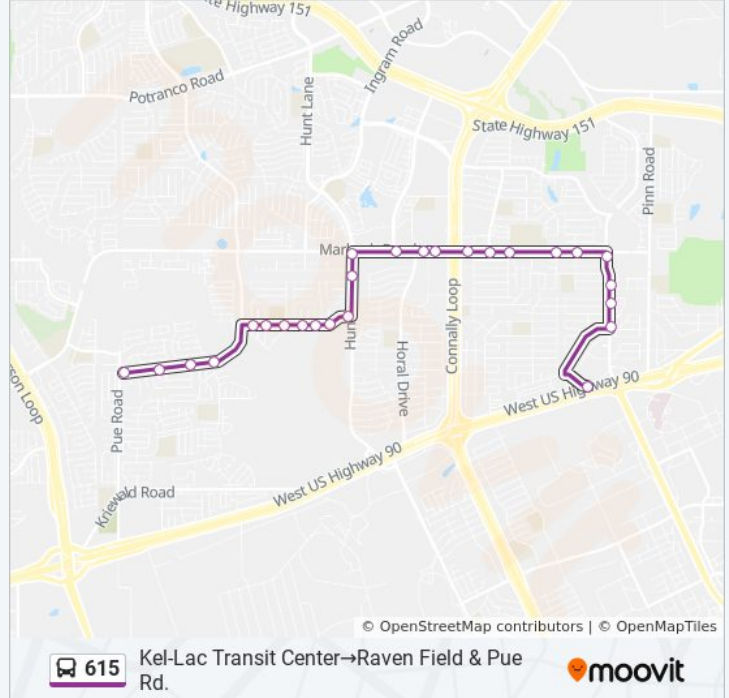

Use the Moovit App to find the closest 615 bus station near you and find out when is the next 615 bus arriving.

Direction: Kel-Lac Transit Center→Raven Field & Pue Rd.

26 stops

[VIEW LINE SCHEDULE](#)

- Kel-Lac Transit Center
- W. Military Dr. Opposite Westbriar
- W. Military Dr. & Westshire
- W. Military Dr. & Westlawn
- W. Military Dr. In Front Of Marbach
- Marbach & Westedge
- Marbach Opposite Rawhide
- Marbach Opposite Wrangler
- Marbach & Meadow Way
- Marbach In Front Of 8103 (Pep Boys)
- Marbach In Front Of Heb Plus
- Marbach In Front Of 8231 (H.E.B.)
- Marbach & Cable Ranch Rd.
- Hunt Lane & Marbach
- Hunt Lane Opposite Sub. Power Plant
- Adams Hill Blvd. & Wilson's Creek
- Adams Hill Blvd. & Seven Pines
- Adams Hill Blvd. & Fort Sumter
- Adams Hill Blvd. & San Lucas
- Adams Hill Blvd. & Mossy Creek

615 bus Info

Direction: Kel-Lac Transit Center→Raven Field & Pue Rd.

Stops: 26

Trip Duration: 22 min

Line Summary:

Adams Hill Blvd. & Cedar Run

Adams Hill Blvd. & Farmsville

Raven Field Opposite Quiet Plain

Raven Field Opposite Fisher Field

Raven Field Opposite Diamond Field

Raven Field & Pue Rd.

Direction: Raven Field & Pue Rd.→Kel-Lac Transit Center

40 stops

[VIEW LINE SCHEDULE](#)

Raven Field & Pue Rd.

Pue Rd & Apricot Field Dr

615 bus Info

Direction: Raven Field & Pue Rd.→Kel-Lac Transit Center

Stops: 40

Trip Duration: 25 min

Line Summary:

Adams Hill Blvd. Opposite Fort Sumt
 Adams Hill Blvd. Opposite Seven Pin
 Adams Hill Blvd. Opposite Wilson's
 Hunt Lane In Front Of Sub. Power Pl
 Hunt Lane & Marbach
 Marbach Opposite Cable Ranch Dr.
 Marbach & Horal
 Marbach & Loop 410 S Access Rd.
 Marbach & Harness
 Marbach Opposite Meadow Way
 Marbach & Wrangler
 Marbach In Front Of 7624
 Marbach & Rawhide
 Marbach & Westedge
 Marbach Opposite 7203
 Marbach & W. Military Dr.
 W. Military Dr. & Remuda
 W. Military Dr. & Westlawn
 W. Military Dr. & Westshire
 W. Military Dr. & Westoak
 W. Military Dr. & Westfield
 Kel-Lac Transit Center