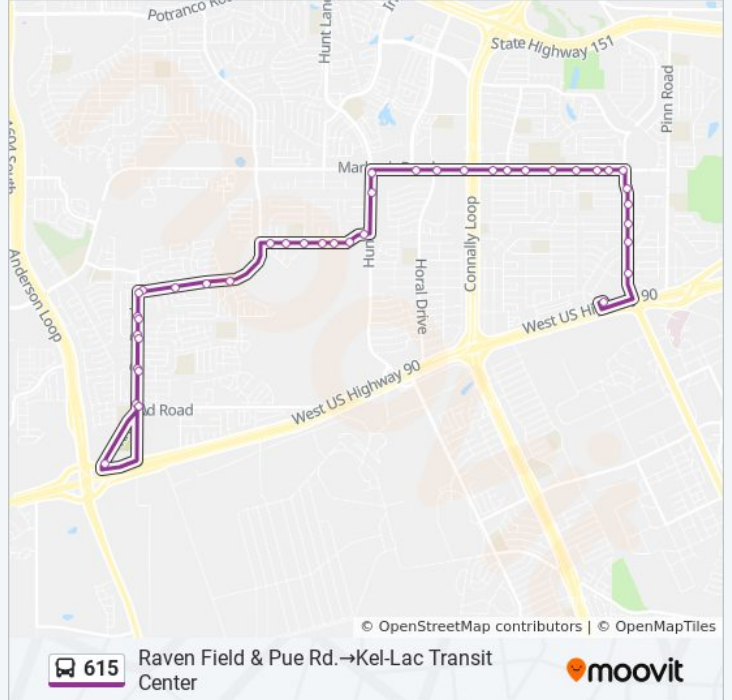

Use the Moovit App to find the closest 615 bus station near you and find out when is the next 615 bus arriving.

Direction: Kel-Lac Transit Center→Raven Field & Pue Rd.

26 stops

[VIEW LINE SCHEDULE](#)

- Kel-Lac Transit Center
- W. Military Dr. Opposite Westbriar
- W. Military Dr. & Westshire
- W. Military Dr. & Westlawn
- W. Military Dr. In Front Of Marbach
- Marbach & Westedge
- Marbach Opposite Rawhide
- Marbach Opposite Wrangler
- Marbach & Meadow Way
- Marbach In Front Of 8103 (Pep Boys)
- Marbach In Front Of Heb Plus
- Marbach In Front Of 8231 (H.E.B.)
- Marbach & Cable Ranch Rd.
- Hunt Lane & Marbach
- Hunt Lane Opposite Sub. Power Plant
- Adams Hill Blvd. & Wilson's Creek
- Adams Hill Blvd. & Seven Pines
- Adams Hill Blvd. & Fort Sumter
- Adams Hill Blvd. & San Lucas
- Adams Hill Blvd. & Mossy Creek

615 bus Info

Direction: Kel-Lac Transit Center→Raven Field & Pue Rd.

Stops: 26

Trip Duration: 22 min

Line Summary:

Adams Hill Blvd. & Cedar Run

Adams Hill Blvd. & Farmsville

Raven Field Opposite Quiet Plain

Raven Field Opposite Fisher Field

Raven Field Opposite Diamond Field

Raven Field & Pue Rd.

Direction: Raven Field & Pue Rd.→Kel-Lac Transit Center

40 stops

[VIEW LINE SCHEDULE](#)

Raven Field & Pue Rd.

Pue Rd & Apricot Field Dr

615 bus Info

Direction: Raven Field & Pue Rd.→Kel-Lac Transit Center

Stops: 40

Trip Duration: 25 min

Line Summary:

Adams Hill Blvd. Opposite Fort Sumt
 Adams Hill Blvd. Opposite Seven Pin
 Adams Hill Blvd. Opposite Wilson's
 Hunt Lane In Front Of Sub. Power Pl
 Hunt Lane & Marbach
 Marbach Opposite Cable Ranch Dr.
 Marbach & Horal
 Marbach & Loop 410 S Access Rd.
 Marbach & Harness
 Marbach Opposite Meadow Way
 Marbach & Wrangler
 Marbach In Front Of 7624
 Marbach & Rawhide
 Marbach & Westedge
 Marbach Opposite 7203
 Marbach & W. Military Dr.
 W. Military Dr. & Remuda
 W. Military Dr. & Westlawn
 W. Military Dr. & Westshire
 W. Military Dr. & Westoak
 W. Military Dr. & Westfield
 Kel-Lac Transit Center