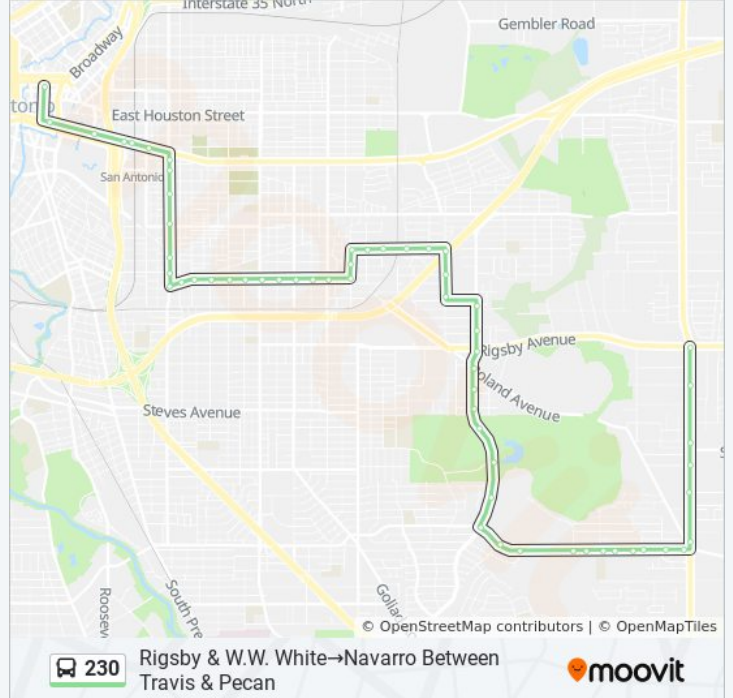

**230 bus Info**

**Direction:** Navarro Between Travis & Pecan→Rigsby & W.W. White

**Stops:** 35

**Trip Duration:** 23 min

**Line Summary:**

Rigsby & S. New Braunfels

Rigsby & Gevers

Rigsby & Walters

Rigsby Opposite Grobe

Rigsby Opposite Boulder

Rigsby Opposite Rigsby Apts

Rigsby & W.W. White

**Direction: Rigsby & W.W. White→Navarro  
Between Travis & Pecan**

59 stops

[VIEW LINE SCHEDULE](#)

Rigsby & W.W. White

E. Southcross In Front Of 4243

E. Southcross Opposite 4032

E. Southcross & Club View

Southcross In Front Of 3875

**230 bus Time Schedule**

Rigsby & W.W. White→Navarro Between Travis & Pecan Route Timetable:

**Direction:** Rigsby & W.W. White→Navarro Between Travis & Pecan

**Stops:** 59

**Trip Duration:** 31 min

**Line Summary:**

- E. Southcross & Pecan Grove
- E. Southcross Opposite Prestwick
- E. Southcross Opposite Ferrington
- E. Southcross & Pecan Valley
- Pecan Valley & Pecan Vally Circle
- Pecan Valley Opposite Hiawatha
- Pecan Valley at South Side Lions Park
- Pecan Valley & Smallwood
- Pecan Valley Bet. Sargent & Gateway
- Pecan Valley & Roland
- Pecan Valley & Rigsby
- Pecan Valley & Drexel
- Pecan Valley & Action Lane
- Amanda Between K St. & J St.
- Amanda Opposite H St.
- Amanda Opposite Yucca
- Yucca & Aurelia
- Yucca & Robeson
- Yucca Opposite Anita
- Yucca & Hallie
- Yucca & Clark
- Clark Between F & G St.
- Clark & Porter
- Porter & S. Walters
- Porter & Mittman
- Porter & Gevers
- Porter & Nopal
- Porter & S. New Braunfels
- Porter & St. Anthony
- Porter & Palmetto
- Porter & Piedmont
- Porter & Pine
- Aransas & Olive