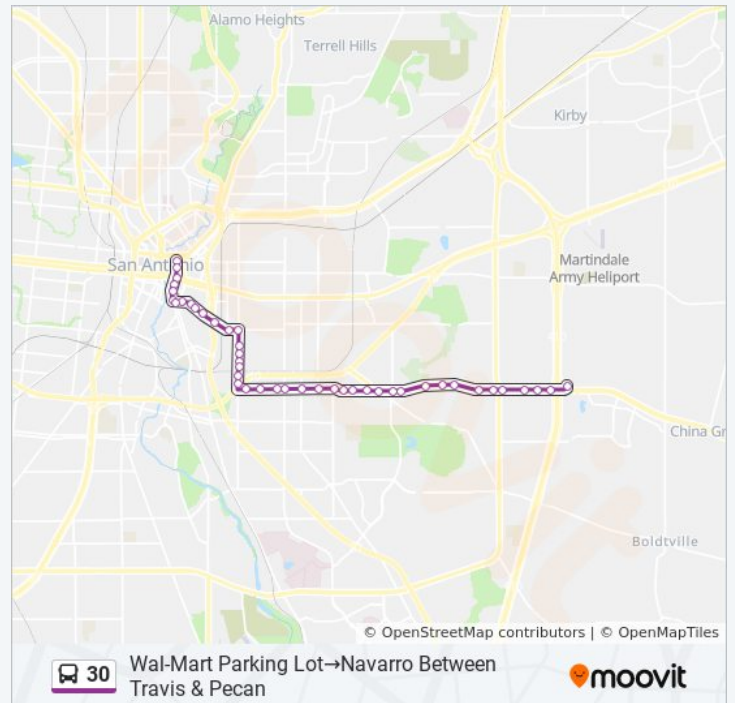

43 stops

[VIEW LINE SCHEDULE](#)

- Wal-Mart Parking Lot
- Rigsby & Semlinger
- Rigsby & Willenbrock
- Rigsby & Diane
- Rigsby Btwn Odessa & W.W. White
- Rigsby & W.W. White
- Rigsby In Front Of Rigsby Apts.
- Rigsby & Covington
- Rigsby Btwn Grobe & Shrader
- Rigsby & Opposite West Entrance Commanche Park
- Rigsby & Pioneer
- Rigsby & Pecan Valley
- Rigsby & Roland (Amanda)
- Rigsby Opposite Beethoven
- Rigsby Opposite Elgin
- Rigsby & Hallie
- Rigsby & Clark
- Rigsby & Walters
- Rigsby & Gevers
- Rigsby & S. New Braunfels
- Rigsby & St. Anthony
- Rigsby & Piedmont
- Rigsby & Olive
- S Hackberry Opposite Whitter
- S. Hackberry & High
- S. Hackberry & Essex
- S. Hackberry & Denver

**30 bus Time Schedule**

Wal-Mart Parking Lot→Navarro Between Travis & Pecan Route Timetable:

Sunday	10:02 PM
Monday	10:01 PM
Tuesday	10:01 PM
Wednesday	10:01 PM
Thursday	10:01 PM
Friday	10:01 PM
Saturday	9:56 PM

**30 bus Info**

**Direction:** Wal-Mart Parking Lot→Navarro Between Travis & Pecan

**Stops:** 43

**Trip Duration:** 24 min

**Line Summary:**

S. Hackberry & Florida

S. Hackberry & Indiana

Iowa & S. Hackberry

S. St. Mary's Btwn. Cesar Chavez & Arciniega

S.St.Mary's & Nueva

Navarro Opposite Villita

Navarro & Commerce

Navarro & Houston

Navarro Between Travis & Pecan

**Direction: Wal-Mart Parking Lot→Navarro Opposite Villita**