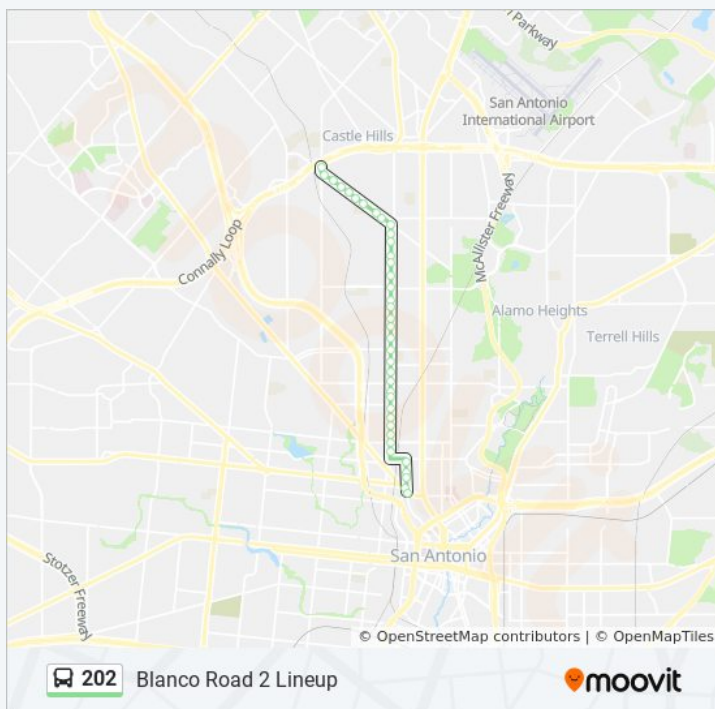

**Direction: West Ave Bet L410 & Jackson-Keller→Five Points Transfer Area - Southbound**

38 stops

[VIEW LINE SCHEDULE](#)

West Ave Bet L410 & Jackson-Keller

Jackson-Keller In Front Of 1914

N. Flores & Hess

Thursday 12:58 AM

Friday 12:58 AM

Saturday 12:58 AM

**202 bus Info**

**Direction:** West Ave Bet L410 & Jackson-Keller→Five Points Transfer Area - Southbound

**Stops:** 38

**Trip Duration:** 18 min

**Line Summary:**

N. Flores & Hickman

N. Flores Opposite Myrtle

Five Points Transfer Area - Southbound

**Direction: West Ave Bet L410 & Jackson-Keller→Martin & N. St. Mary's**

47 stops

[VIEW LINE SCHEDULE](#)