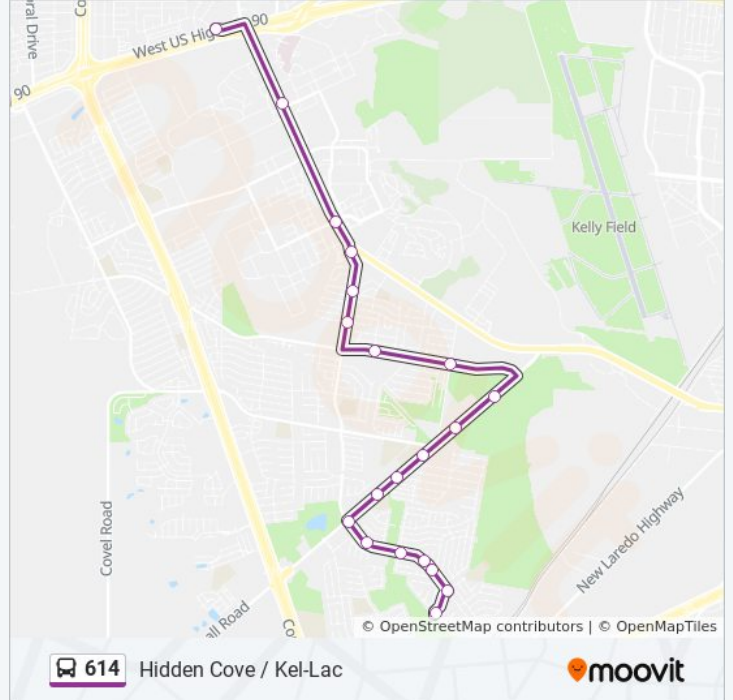

**614 bus Info**

**Direction:** Kel-Lac Transit Center→Port Victoria & Trading Post

**Stops:** 26

**Trip Duration:** 21 min

**Line Summary:**

Five Palms & Trading Post

Five Palms Opposite Gray Buffalo

Five Palms & Port Victoria

Port Victoria & Lighthouse Cove

Port Victoria Between Castle Cove A

Port Victoria & Trading Post

**Direction: Port Victoria & Trading Post→Kel-Lac Transit Center**

20 stops

[VIEW LINE SCHEDULE](#)

Port Victoria & Trading Post

S.W. Military Dr. & Selfridge

**614 bus Time Schedule**

Port Victoria & Trading Post→Kel-Lac Transit Center  
Route Timetable:

Sunday	6:00 AM - 10:20 PM
Monday	5:00 AM - 10:20 PM
Tuesday	5:00 AM - 10:20 PM
Wednesday	5:00 AM - 10:20 PM
Thursday	5:00 AM - 10:20 PM
Friday	5:00 AM - 10:20 PM
Saturday	5:00 AM - 10:20 PM

**614 bus Info**

**Direction:** Port Victoria & Trading Post→Kel-Lac Transit Center

**Stops:** 20

**Trip Duration:** 18 min

**Line Summary:**

S.W. Military Dr. & Luke Blvd.

Kel-Lac Transit Center

614 bus time schedules and route maps are available in an offline PDF at [moovitapp.com](https://moovitapp.com). Use the [Moovit App](#) to see live bus times, train schedule or subway schedule, and step-by-step directions for all public transit in San Antonio.