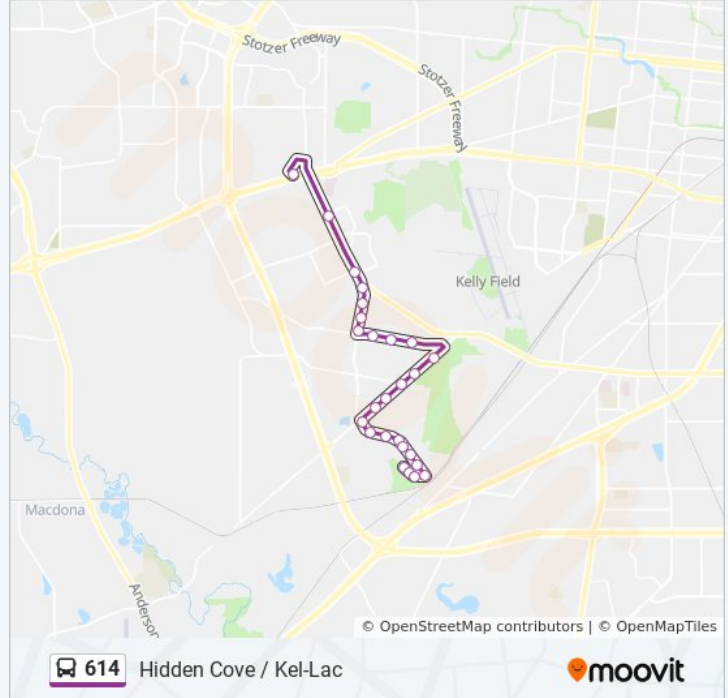

Use the Moovit App to find the closest 614 bus station near you and find out when is the next 614 bus arriving.

**Direction: Kel-Lac Transit Center→Port Victoria & Trading Post**

26 stops

[VIEW LINE SCHEDULE](#)

**614 bus Time Schedule**

Kel-Lac Transit Center→Port Victoria & Trading Post  
 Route Timetable:

Sunday	6:25 AM - 11:03 PM
Monday	5:25 AM - 11:03 PM
Tuesday	5:25 AM - 11:03 PM
Wednesday	5:25 AM - 11:03 PM
Thursday	5:25 AM - 11:03 PM
Friday	5:25 AM - 11:03 PM
Saturday	5:25 AM - 11:03 PM

**614 bus Info**

**Direction:** Kel-Lac Transit Center→Port Victoria & Trading Post

**Stops:** 26

**Trip Duration:** 21 min

**Line Summary:**

Five Palms & Trading Post

Five Palms Opposite Gray Buffalo

Five Palms & Port Victoria

Port Victoria & Lighthouse Cove

Port Victoria Between Castle Cove A

Port Victoria & Trading Post

**Direction: Port Victoria & Trading Post→Kel-Lac Transit Center**

20 stops

[VIEW LINE SCHEDULE](#)

Port Victoria & Trading Post