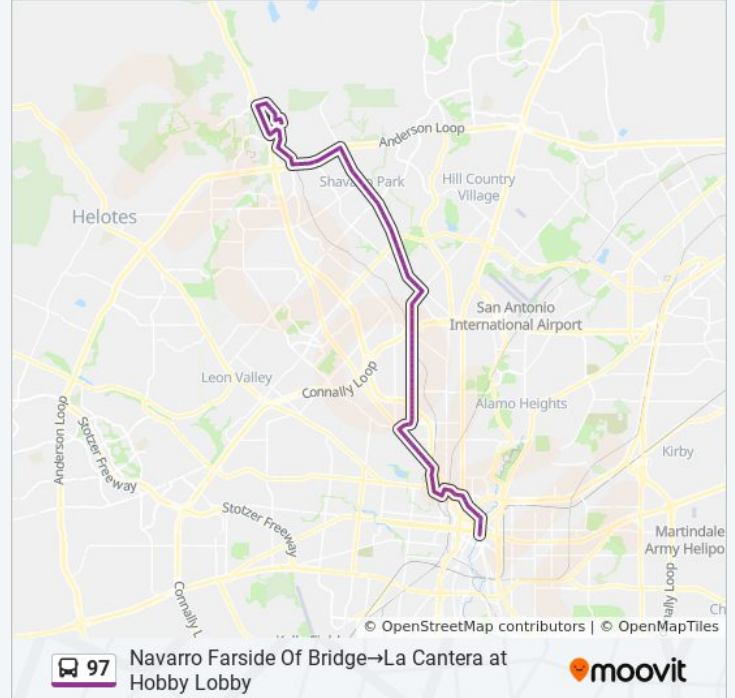

West Ave. & Edison

West Ave. & Clower

West Ave. & Gardina

West Ave. & Hermine

West Ave. & Mardell

West Ave. & La Manda

West Ave/ & Basse

West Ave. & Cliffwood

West Ave. & Weizmann

West Ave. Opposite Nassau

West Ave. & Gilbert

West Ave. & Dresden

West Ave. & Wayside

West Ave. & Basswood

West Ave. Opposite Lively

West Ave. Opposite Trudell

West Ave. Opposite 4831

West Ave. In Front Of 5002

West Ave. & Jackson Keller

West Ave. In Front Of H.E.B.

West Ave. Between Castle Oaks & Roundup

West Ave. & Mimosa

West Ave. Opposite Hibiscus

West Ave. & Military Hwy.

Lockhill-Selma Opposite Woodyew

Lockhill-Selma & Baltic

Lockhill-Selma Bet. Belair & Mil. H

Military Hwy Between Lockhill-Selma &  
Braesview

Military Hwy Between Braesview & Cembalo

Military Hwy Opp Alon Loop