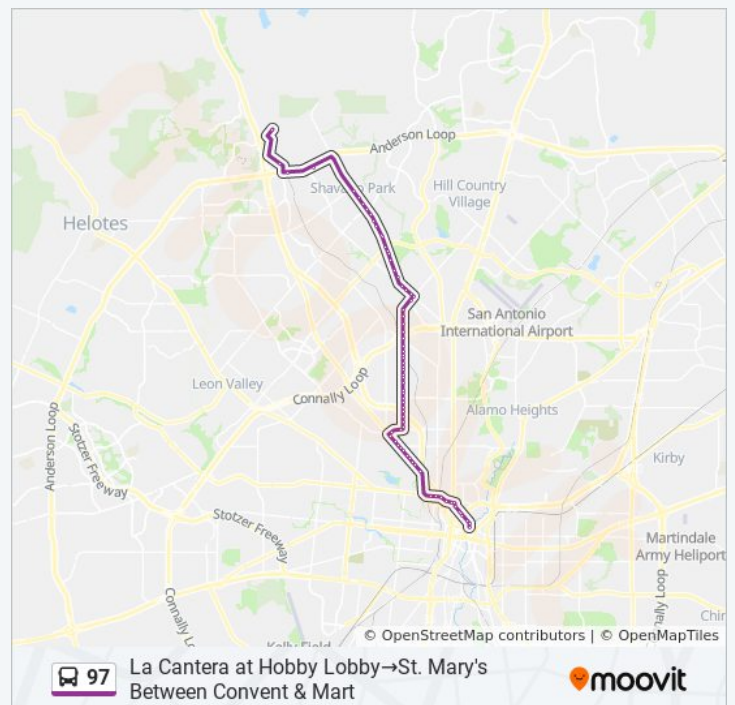

**Direction: La Cantera at Hobby Lobby→St. Mary's Between Convent & Mart**

80 stops

[VIEW LINE SCHEDULE](#)

- La Cantera at Hobby Lobby
- Vance Jackson In Front Of 16333
- Eastbound Loop 1604 & Tradesman
- Eastbound Loop 1604 @ Via Shavano
- Military Hwy. & Pond Hill Rd.
- Military Hwy. & Long Bow Rd.
- Military Hwy. & Broken Bough
- Military Hwy. & De Zavala
- Military Hwy. Opposite Windmill Rd.
- Military Hwy. Opposite Bent Oak
- Military Hwy. Opposite Cliffside
- Military Hwy. & Huebner
- Military Hwy. & Sholom Dr. (120' No
- Military Hwy. & Hunters Stream (130
- Military Hwy. & Hunters Game (90' N
- Military Hwy. And George Rd. (395'
- Military Hwy. In Front Of 13121
- Military Hwy. & Wurzbach Pkwy.
- Military Hwy. & Wurzbach Pkwy.
- Military Hwy & Heb
- Military Hwy & Alon Loop
- Military Hwy Between Cembalo & Braesview
- Military Hwy Between Braesview & Lockhill-Selma
- Lockhill-Selma & Bel Air
- Lockhill-Selma Opposite Baltic
- Lockhill-Selma & Woodyew
- Lockhill-Selma & West Ave.
- West Ave. & Military Hwy.

**97 bus Time Schedule**

La Cantera at Hobby Lobby→St. Mary's Between Convent & Mart Route Timetable:

Sunday	9:12 AM - 8:56 PM
Monday	6:57 AM - 9:01 PM
Tuesday	6:57 AM - 9:01 PM
Wednesday	6:57 AM - 9:01 PM
Thursday	6:57 AM - 9:01 PM
Friday	6:57 AM - 9:01 PM
Saturday	8:07 AM - 9:03 PM

**97 bus Info**

**Direction:** La Cantera at Hobby Lobby→St. Mary's Between Convent & Mart

**Stops:** 80

**Trip Duration:** 63 min

**Line Summary:**

West Ave. & Hibiscus

West Ave. Opposite Mimosa

West Ave. Between Roundup & Castle Oaks

West Ave. & Opposite Adobe Dr.

West Ave Bet L410 & Jackson-Keller

West Ave. Opposite 5002

West Ave. In Front Of 4831

West Ave. Opposite Arroya Vista

West Ave. & Trudell

West Ave. & Pilgrim

West Ave. & Storeywood