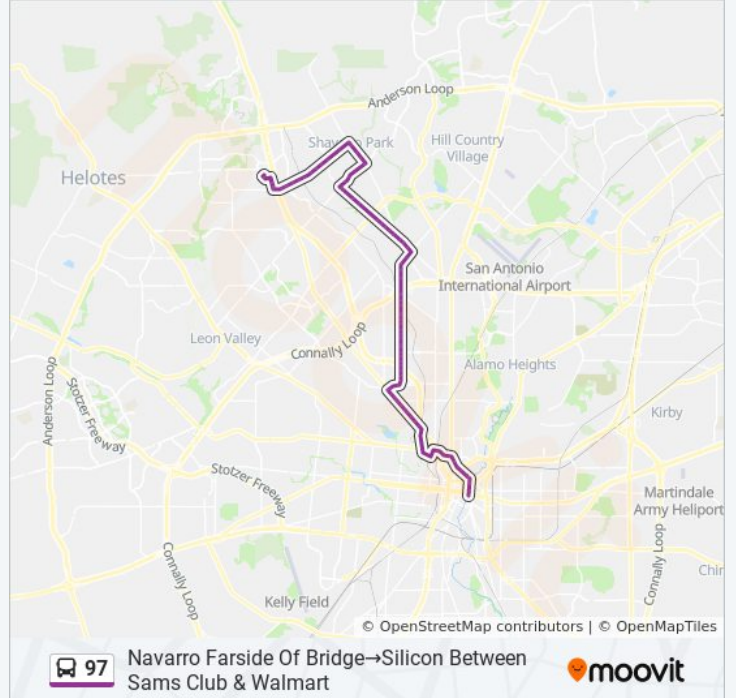

Navarro & Augusta

San Pedro & Quincy

San Pedro Between Elmira & Euclid

San Pedro Bet. Marshall & Maverick

Cypress & Jackson

Five Points Transfer Area - Northbound

Fredericksburg Rd. & Mpr

Fredericksburg Rd Opposite Colorado

**97 bus Time Schedule**

Navarro Farside Of Bridge→Silicon Between Sams Club & Walmart Route Timetable:

Sunday	Not Operational
Monday	Not Operational
Tuesday	Not Operational
Wednesday	Not Operational
Thursday	Not Operational
Friday	Not Operational
Saturday	5:15 AM

**97 bus Info**

**Direction:** Navarro Farside Of Bridge→Silicon Between Sams Club & Walmart

**Stops:** 91

**Trip Duration:** 61 min

**Line Summary:**

Fredericksburg Rd. & Cincinnati  
Fredericksburg Rd. Opp. W. French  
Fredericksburg Rd. & Woodlawn  
Fredericksburg Rd. & Warner  
Fredericksburg Rd. Opp. Mulberry  
Fredericksburg Rd. & Summit  
Fredericksburg Rd. & Fulton  
Fredericksburg Rd. & Lynwood  
Fredericksburg Rd. Opposite Furr  
Fredericksburg Rd. & Mary Louise  
Fredericksburg Rd. & Hilderbrand  
Fredericksburg Rd. & Ridgewood  
Fredericksburg Rd. & Pasadena  
Fredericksburg Rd. & Santa Anna  
Fredericksburg Rd. & Olmos  
Olmos & Reina  
Olmos & Excelsior  
West Ave. & Edison  
West Ave. & Clower  
West Ave. & Gardina  
West Ave. & Hermine  
West Ave. & Mardell  
West Ave. & La Manda  
West Ave/ & Basse  
West Ave. & Cliffwood  
West Ave. & Weizmann  
West Ave. Opposite Nassau  
West Ave. & Gilbert  
West Ave. & Dresden  
West Ave. & Wayside  
West Ave. & Basswood  
West Ave. Opposite Lively  
West Ave. Opposite Trudell