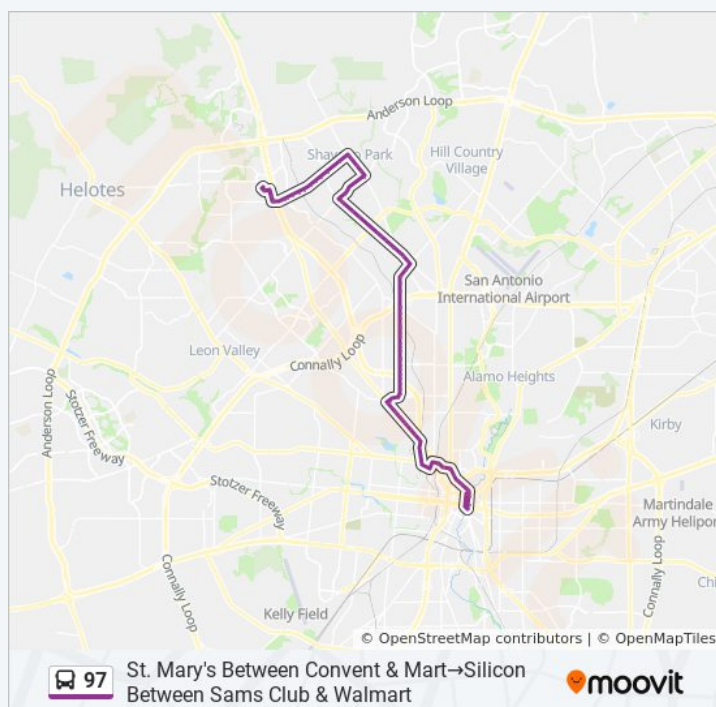

**97 bus Info**

**Direction:** St. Mary's Between Convent & Mart→Silicon Between Sams Club & Walmart

**Stops:** 92

**Trip Duration:** 77 min

**Line Summary:**

Fredericksburg Rd. & Olmos

Olmos & Reina

Olmos & Excelsior