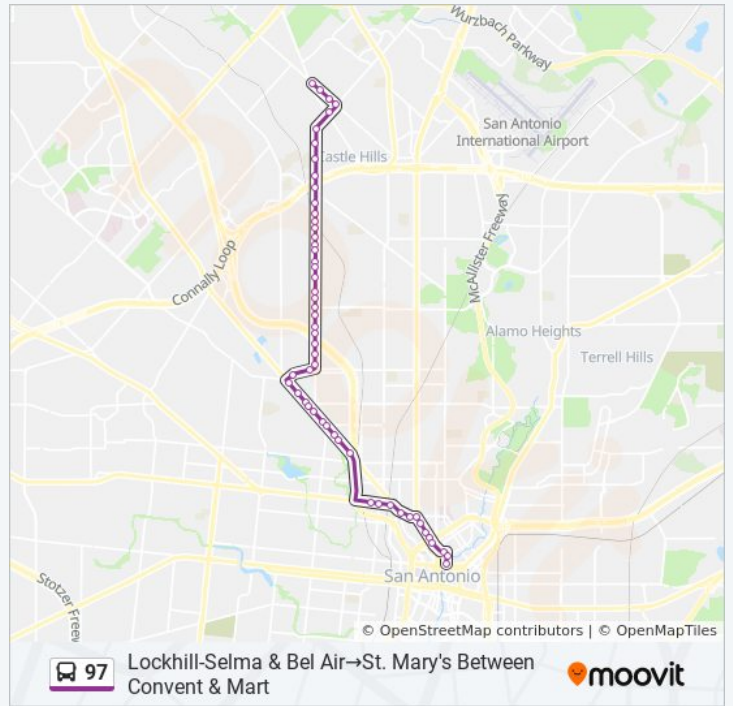

Five Points Transfer Area - Southbound

Fredericksburg Rd. & Cypress

Cypress & San Pedro

San Pedro & Warren

San Pedro & Euclid

San Pedro & Elmira

San Pedro & Quincy

Navarro & Augusta

**97 bus Info**

**Direction:** Lockhill-Selma & Bel Air→St. Mary's  
Between Convent & Mart

**Stops:** 57

**Trip Duration: 36 min**  
**Line Summary:**

- West Ave. Opposite 5002
- West Ave. In Front Of 4831
- West Ave. Opposite Arroya Vista
- West Ave. & Trudell
- West Ave. & Pilgrim
- West Ave. & Storeywood
- West Ave. & Wayside
- West Ave. Opposite Dresden
- West Ave Opposite Schmeltzer
- West Ave. & Nassau
- West Ave. Opposite Weizmann
- West Ave. & Mackey
- West Ave. Opposite Basse
- West Ave. & La Manda
- West Ave. Opposite Mardell
- West Ave. Opposite Hermine
- West Ave. & Gardina
- West Ave. & Clower
- West Ave. & Edison
- Fresno & Excelsior
- Fresno & Reina
- Fredericksburg Rd. In Front Of 3019
- Fred. Rd. Opp. Santa Barbara
- Fredericksburg Rd. & North
- Fredericksburg Rd. & Club Dr.
- Mary Louise Station
- Fredericksburg Rd. & Donaldson
- Fredericksburg Rd & N.Zarzamora
- Fredericksburg Rd. & Calaveras
- Fredericksburg Rd. & Agarita
- Fredericksburg Rd. & Magnolia
- Fredericksburg Rd. & Woodlawn
- Fredericksburg Rd. & Craig

Fredericksburg Rd & French  
 Fredericksburg Rd. & Cincinnati  
 Fredericksburg Rd. Opposite Blanco  
 Fredericksburg Rd. & Culebra  
 Five Points Transfer Area - Southbound  
 Fredericksburg Rd. & Cypress  
 Cypress & San Pedro  
 San Pedro & Warren  
 San Pedro & Euclid  
 San Pedro & Elmira  
 San Pedro & Quincy  
 Navarro & Augusta  
 Navarro & N. St. Mary's  
 St. Mary's Between Convent & Mart