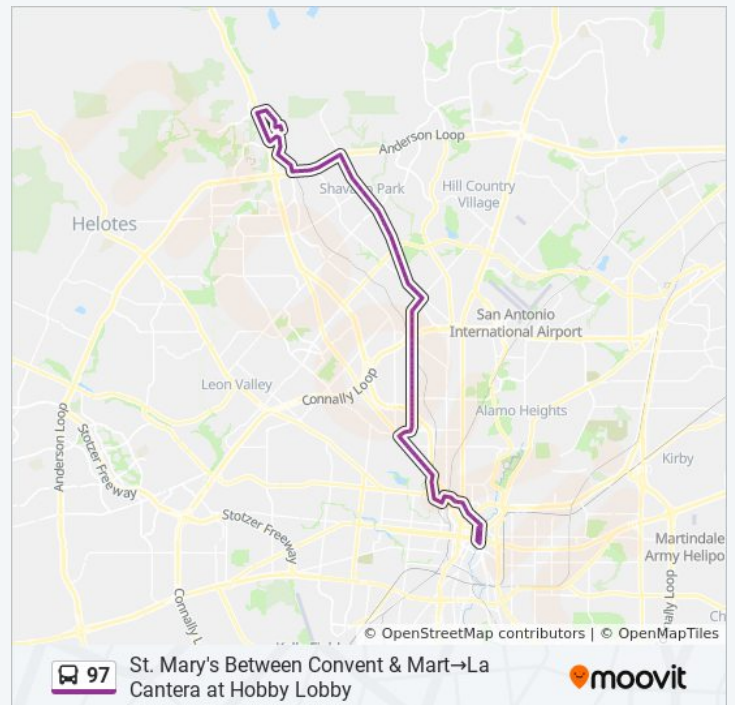

**Stops:** 87

**Trip Duration:** 77 min

**Line Summary:**

Olmos & Excelsior

West Ave. & Edison

West Ave. & Clower

West Ave. & Gardina

West Ave. & Hermine