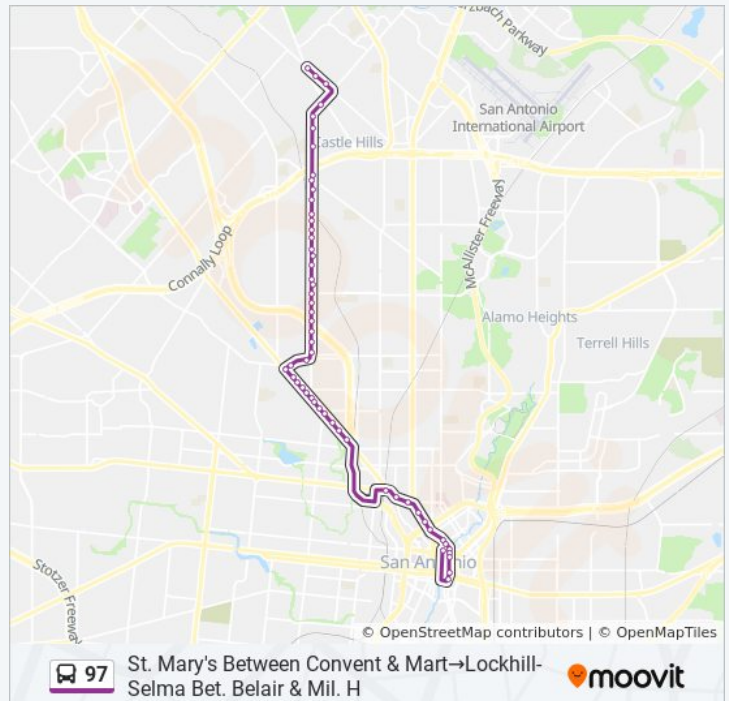

Direction: St. Mary's Between Convent & Mart→Lockhill-Selma Bet. Belair & Mil. H

59 stops

[VIEW LINE SCHEDULE](#)

- St. Mary's Between Convent & Mart
- Navarro Farside Of Bridge
- Navarro & Crockett
- Navarro & Pecan
- Navarro & Martin
- Navarro & Auditorium Circle
- Navarro & N. St. Mary's
- Navarro & Augusta
- San Pedro & Quincy
- San Pedro Between Elmira & Euclid
- San Pedro Bet. Marshall & Maverick
- Cypress & Jackson
- Five Points Transfer Area - Northbound
- Fredericksburg Rd. & Mpr
- Fredericksburg Rd Opposite Colorado
- Fredericksburg Rd. & Cincinnati
- Fredericksburg Rd. Opp. W. French
- Fredericksburg Rd. & Woodlawn
- Fredericksburg Rd. & Warner
- Fredericksburg Rd. Opp. Mulberry
- Fredericksburg Rd. & Summit
- Fredericksburg Rd. & Fulton
- Fredericksburg Rd. & Lynwood
- Fredericksburg Rd. Opposite Furr
- Fredericksburg Rd. & Mary Louise
- Fredericksburg Rd. & Hilderbrand
- Fredericksburg Rd. & Ridgewood
- Fredericksburg Rd. & Pasadena

97 bus Time Schedule

St. Mary's Between Convent & Mart→Lockhill-Selma Bet. Belair & Mil. H Route Timetable:

Sunday	9:54 PM
Monday	10:00 PM
Tuesday	10:00 PM
Wednesday	10:00 PM
Thursday	10:00 PM
Friday	10:00 PM
Saturday	10:04 PM

97 bus Info

Direction: St. Mary's Between Convent & Mart→Lockhill-Selma Bet. Belair & Mil. H

Stops: 59

Trip Duration: 48 min

Line Summary: