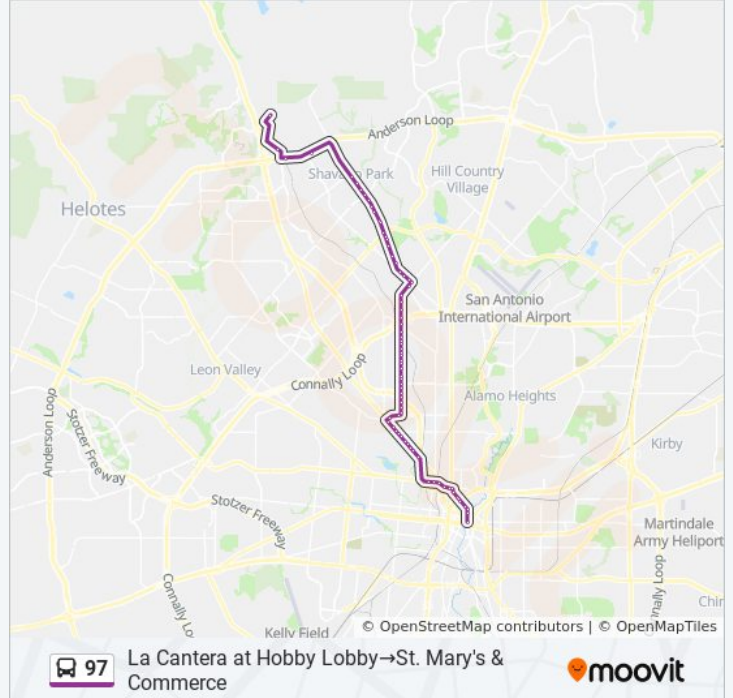

West Ave. In Front Of 4831

West Ave. Opposite Arroya Vista

West Ave. & Trudell

West Ave. & Pilgrim

West Ave. & Storeywood

West Ave. & Wayside

West Ave. Opposite Dresden

West Ave Opposite Schmeltzer

West Ave. & Nassau

West Ave. Opposite Weizmann

West Ave. & Mackey

West Ave. Opposite Basse

West Ave. & La Manda

West Ave. Opposite Mardell

West Ave. Opposite Hermine

West Ave. & Gardina

West Ave. & Clower

West Ave. & Edison

Fresno & Excelsior

Fresno & Reina

Fredericksburg Rd. In Front Of 3019

Fred. Rd. Opp. Santa Barbara

Fredericksburg Rd. & North

Fredericksburg Rd. & Club Dr.

Fredericksburg Rd & French

Fredericksburg Rd. & Cincinnati

Fredericksburg Rd. Opposite Blanco

Fredericksburg Rd. & Culebra

Five Points Transfer Area - Southbound

Fredericksburg Rd. & Cypress

Cypress & San Pedro