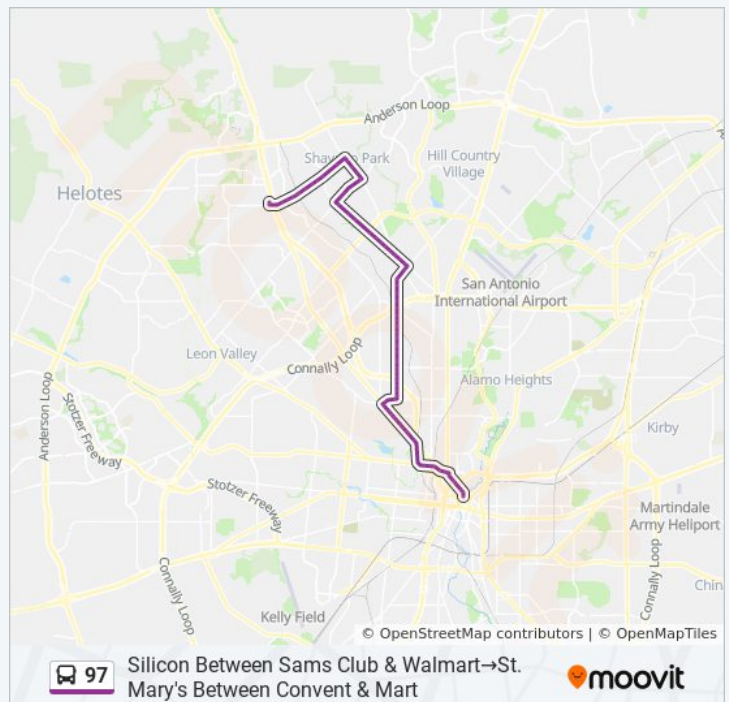

**97 bus Info**

**Direction:** Silicon Between Sams Club & Walmart→St. Mary's Between Convent & Mart

**Stops:** 87

**Trip Duration:** 60 min

**Line Summary:**

Lockhill-Selma & Whisper Quill

Lockhill-Selma & Whisper Path