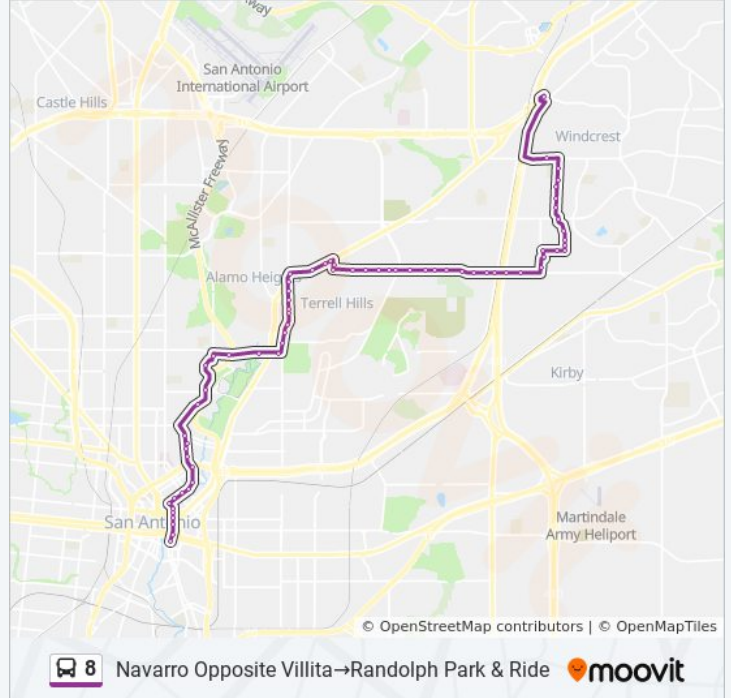

Austin Hwy. & N. New Braunfels

Austin Hwy. & Rittiman Rd.

Austin Hwy. In Front Of 1110

Austin Hwy. & Exeter

Exeter Opposite Blakely

Exeter & Rittiman

Rittiman & Vandiver

Rittiman & Crestwood

Rittiman & Allegro

Rittiman & Rittiman Plaza

Rittiman In Front Of 4510

Rittiman & Industry Park

Rittiman & Goldfield

Fratt Rd. Bet. Rittiman & Vill

Village View & Village Row

Village View & Village Crest

Village Crest Opposite 5131

Village Crest & Ray Bon

Ray Bon Bet Village Ct. & Vill

Ray Bon & Village Path

Ray Bon Bet Village Way & Vill

Ray Bon & Eisenhower

Ray Bon & Castle Way

Ray Bon Between Merlin & Lan

**Direction: Randolph Park & Ride→St. Mary's  
Between Convent & Mart**

69 stops

[VIEW LINE SCHEDULE](#)